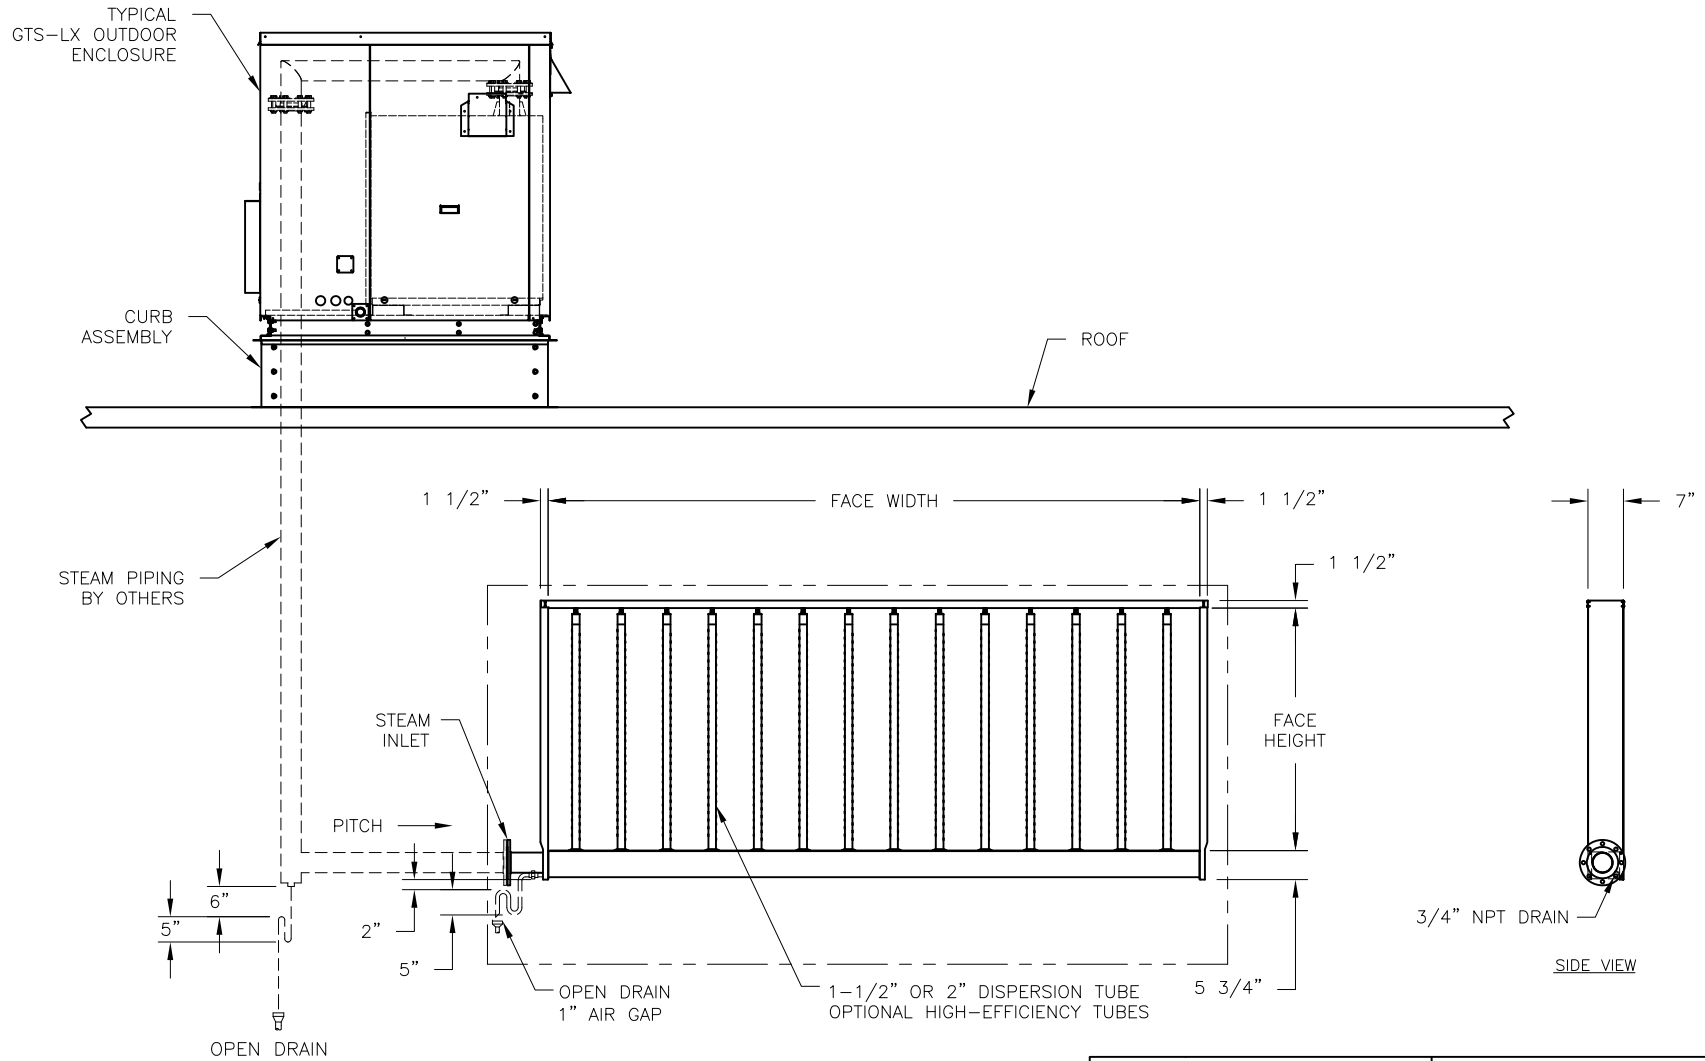

CONFIDENTIAL

DATE	REV	RECORD	DR
9/21	A	SUBMITTAL	JK

	GTS LX OUTDOOR WITH ULTRA-SORB MP INSIDE	
	MAT'L:	
	SCALE: 1:38	P/N
	DATE: 9/22/21	GENERIC SUBMITTAL