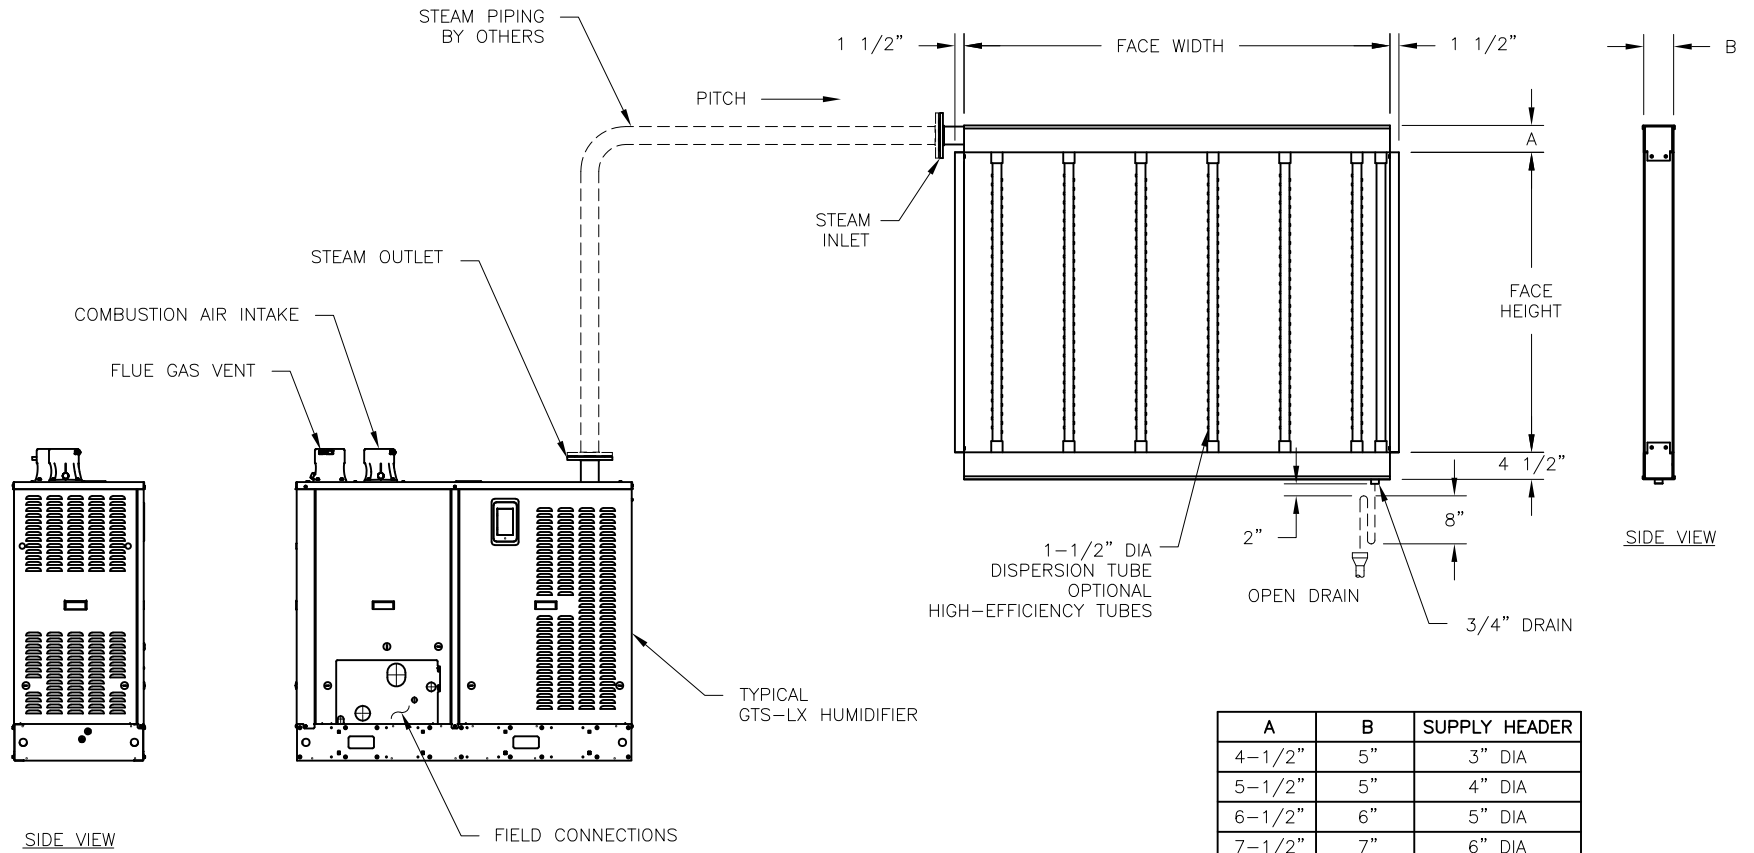

CONFIDENTIAL

DATE	REV	RECORD	DR
8/21	A	SUBMITTAL	JK

	GTS LX WITH ULTRA-SORB LV	
	MAT'L:	
	SCALE: 1:32	P/N
	DATE: 8/16/21	GENERIC SUBMITTAL