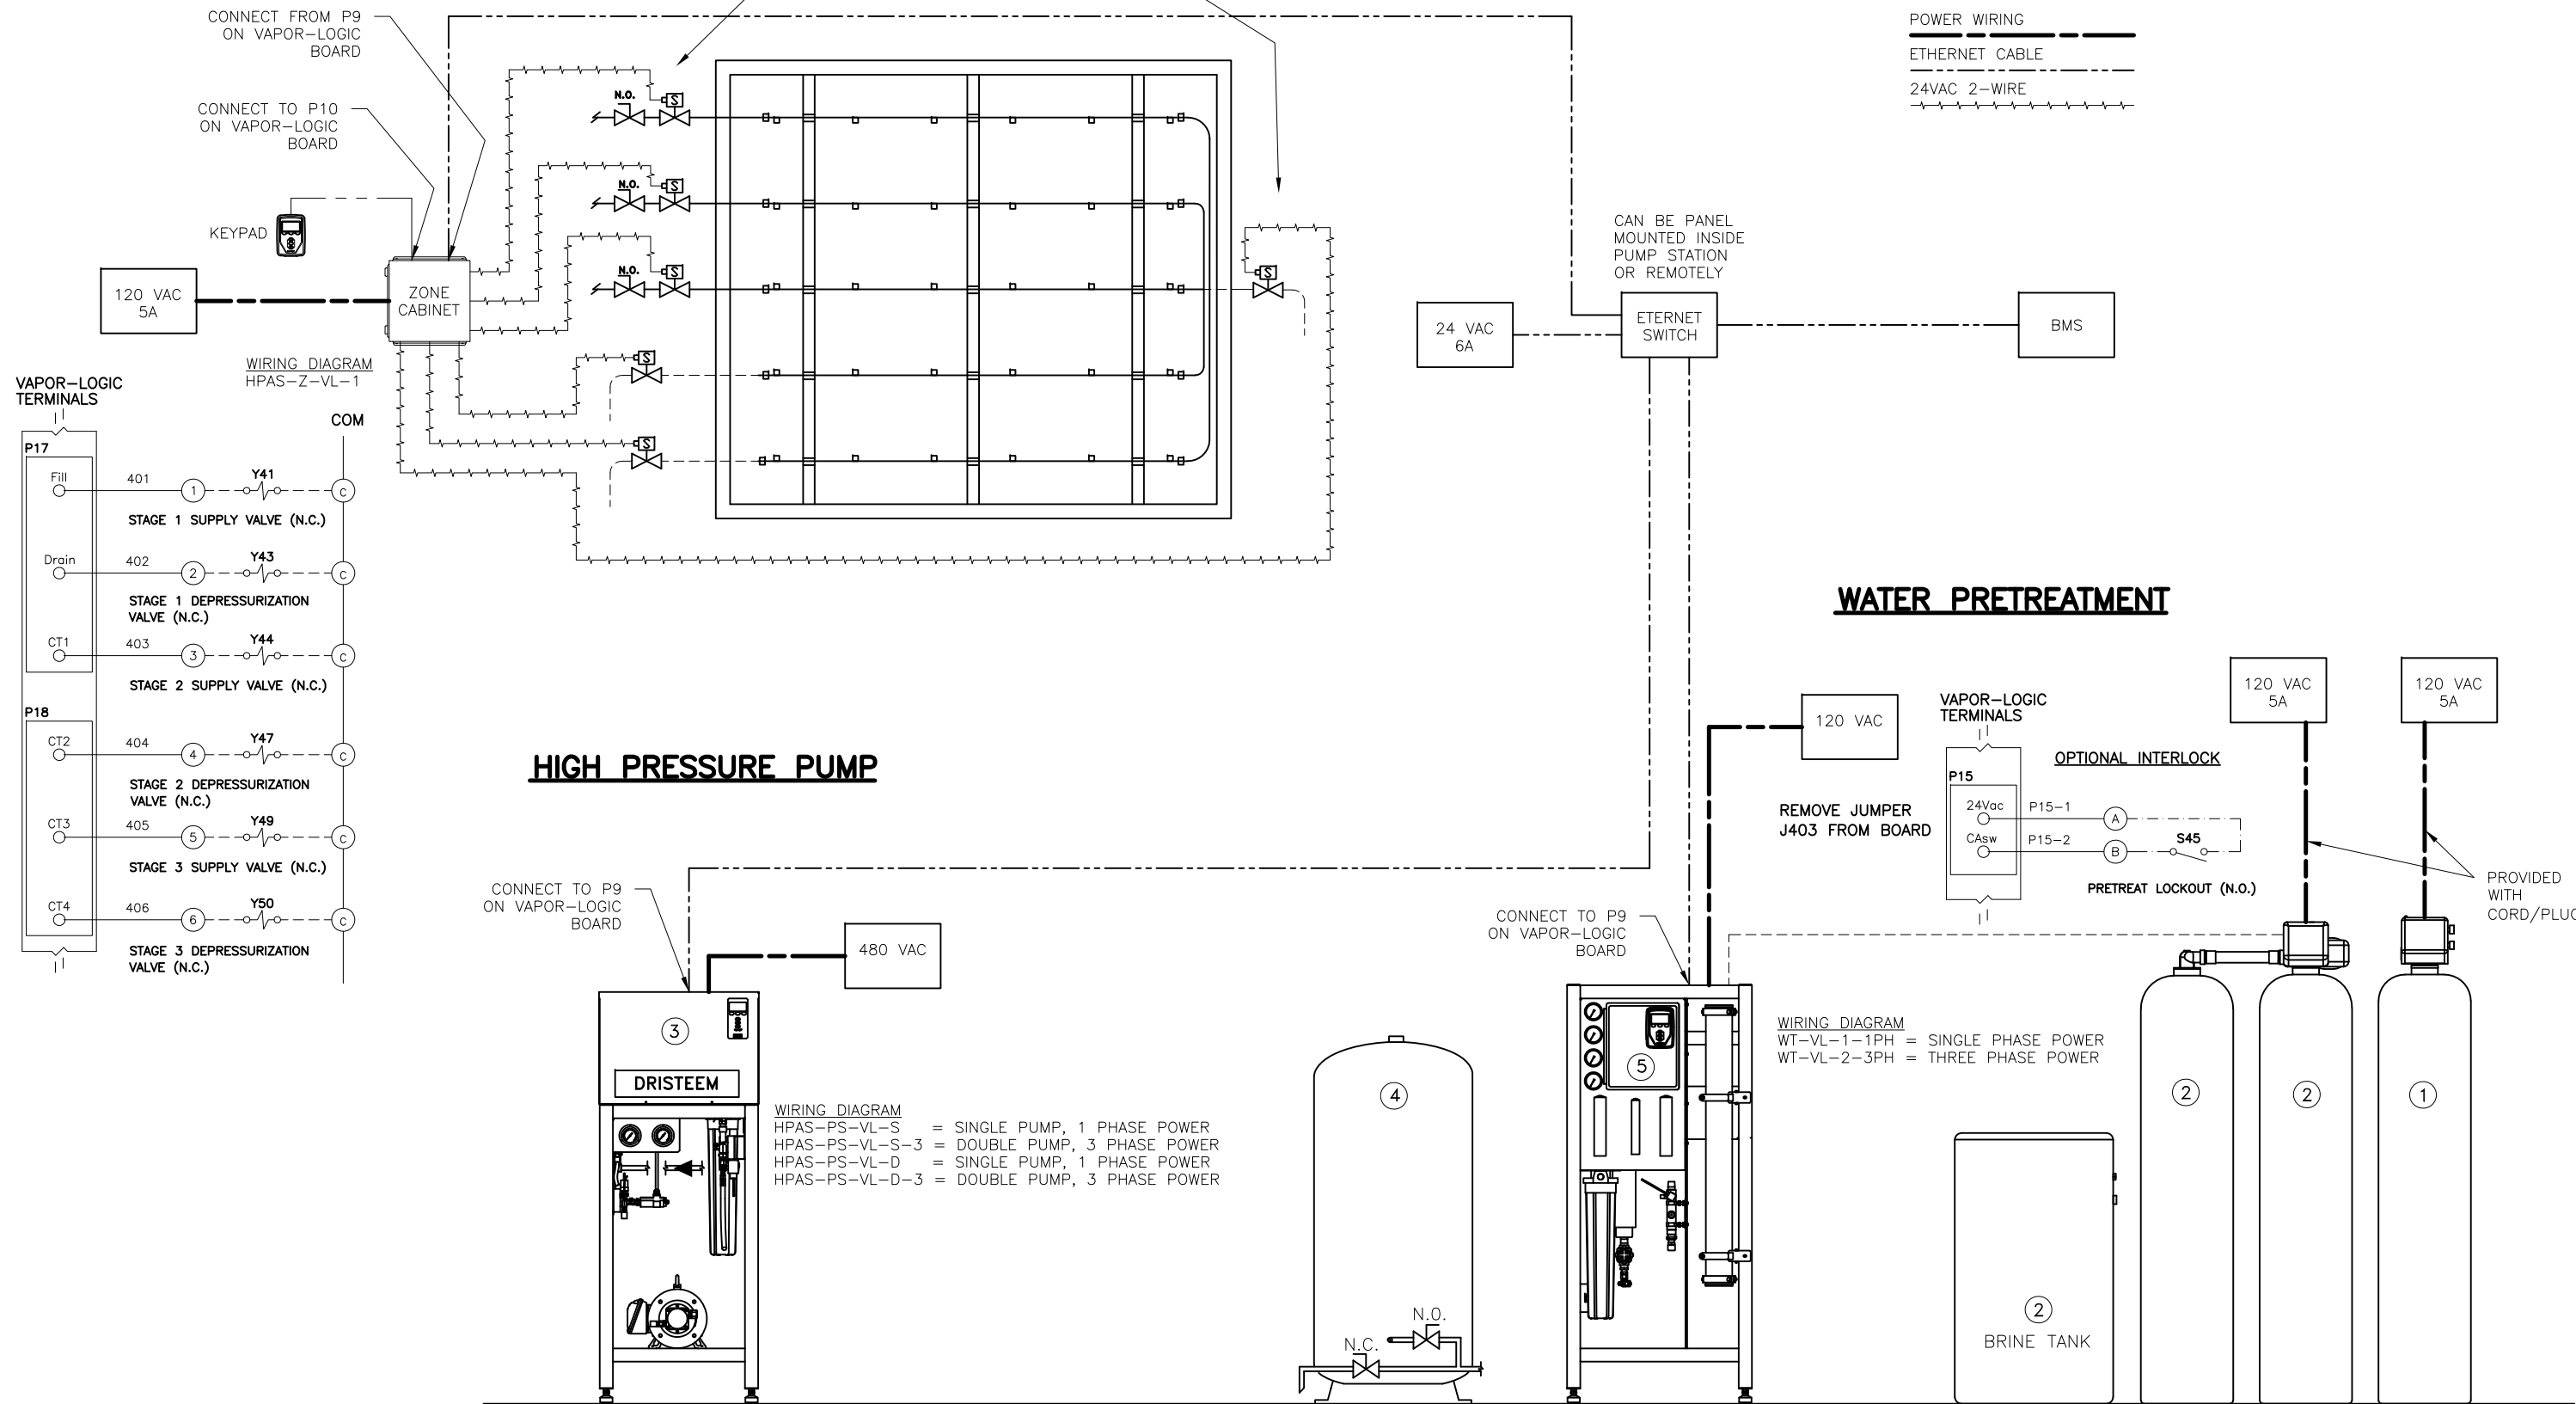

HIGH PRESSURE DISPERSION (UP TO 16 ZONES)

STAGING/
DEPRESSURIZATION
VALVES
(MAX 3 EACH)

LEGEND

POWER WIRING

ETHERNET CABLE

24VAC 2-WIRE

HIGH PRESSURE PUMP

WIRING DIAGRAM
 HPAS-PS-VL-S = SINGLE PUMP, 1 PHASE POWER
 HPAS-PS-VL-S-3 = DOUBLE PUMP, 3 PHASE POWER
 HPAS-PS-VL-D = SINGLE PUMP, 1 PHASE POWER
 HPAS-PS-VL-D-3 = DOUBLE PUMP, 3 PHASE POWER

WATER PRETREATMENT

WIRING DIAGRAM
 WT-VL-1-1PH = SINGLE PHASE POWER
 WT-VL-2-3PH = THREE PHASE POWER