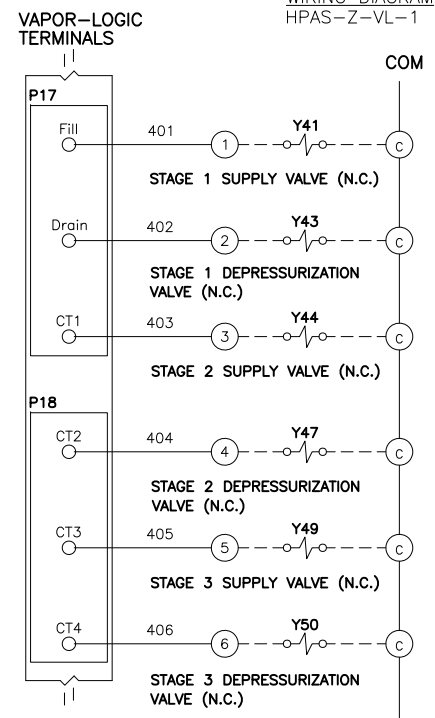

HIGH PRESSURE DISPERSION (UP TO 16 ZONES)

STAGING/
DEPRESSURIZATION
VALVES
(MAX 3 EACH)

LEGEND

POWER WIRING

ETHERNET CABLE

24VAC 2-WIRE

HIGH PRESSURE PUMP

WIRING DIAGRAM
 HPAS-PS-VL-S = SINGLE PUMP, 1 PHASE POWER
 HPAS-PS-VL-S-3 = DOUBLE PUMP, 3 PHASE POWER
 HPAS-PS-VL-D = SINGLE PUMP, 1 PHASE POWER
 HPAS-PS-VL-D-3 = DOUBLE PUMP, 3 PHASE POWER

WATER PRETREATMENT

WIRING DIAGRAM
 WT-VL-1-1PH = SINGLE PHASE POWER
 WT-VL-2-3PH = THREE PHASE POWER