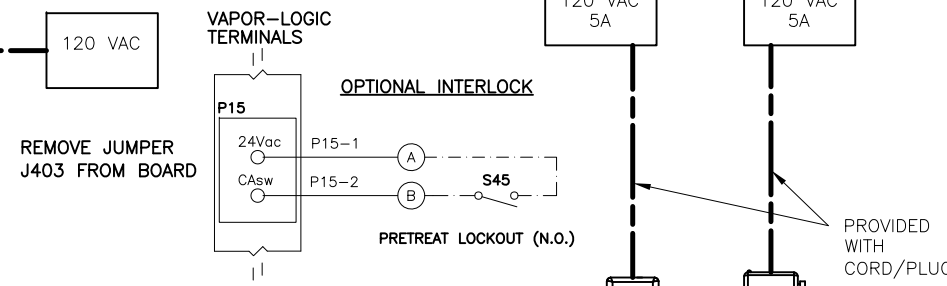

HIGH PRESSURE DISPERSION (UP TO 16 ZONES)

STAGING/
DEPRESSURIZATION
VALVES
(MAX 3 EACH)

LEGEND

POWER WIRING

ETHERNET CABLE

24VAC 2-WIRE

HIGH PRESSURE PUMP

WIRING DIAGRAM
 HPAS-PS-VL-S = SINGLE PUMP, 1 PHASE POWER
 HPAS-PS-VL-S-3 = DOUBLE PUMP, 3 PHASE POWER
 HPAS-PS-VL-D = SINGLE PUMP, 1 PHASE POWER
 HPAS-PS-VL-D-3 = DOUBLE PUMP, 3 PHASE POWER

WATER PRETREATMENT

WIRING DIAGRAM
 WT-VL-1-1PH = SINGLE PHASE POWER
 WT-VL-2-3PH = THREE PHASE POWER