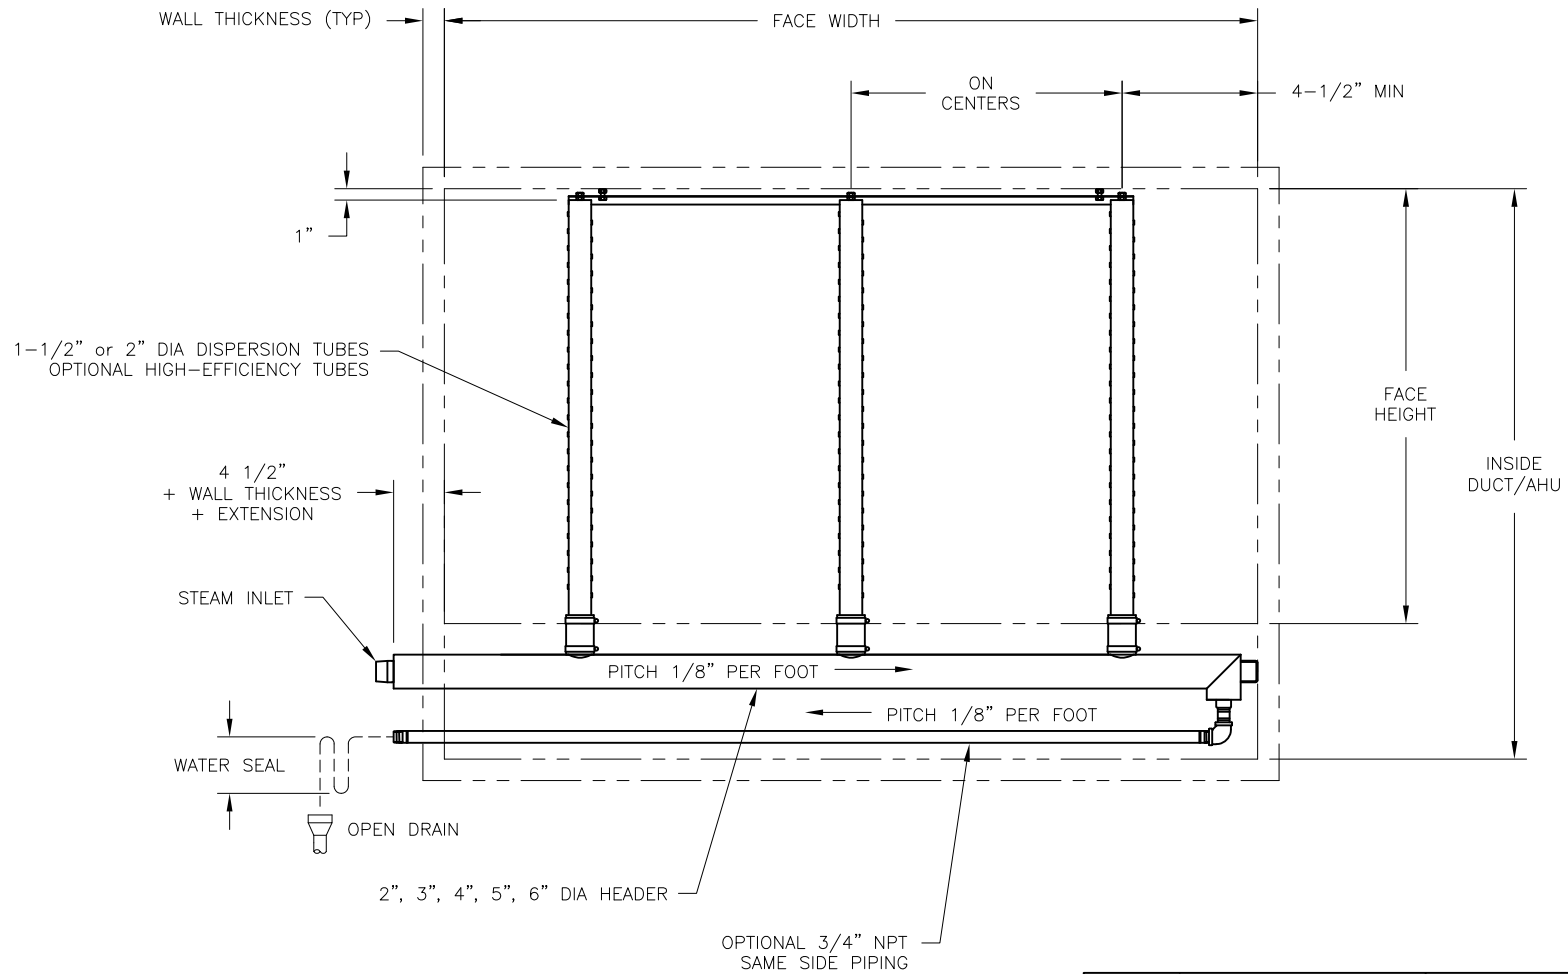

CONFIDENTIAL

DATE	REV	RECORD	DR
11/21	A	SUBMITTAL	JK

	RAPID-SORB HEADER INSIDE	
	MAT'L:	
	SCALE: 1:17	P/N
	DATE: 11/19/21	GENERIC SUBMITTAL