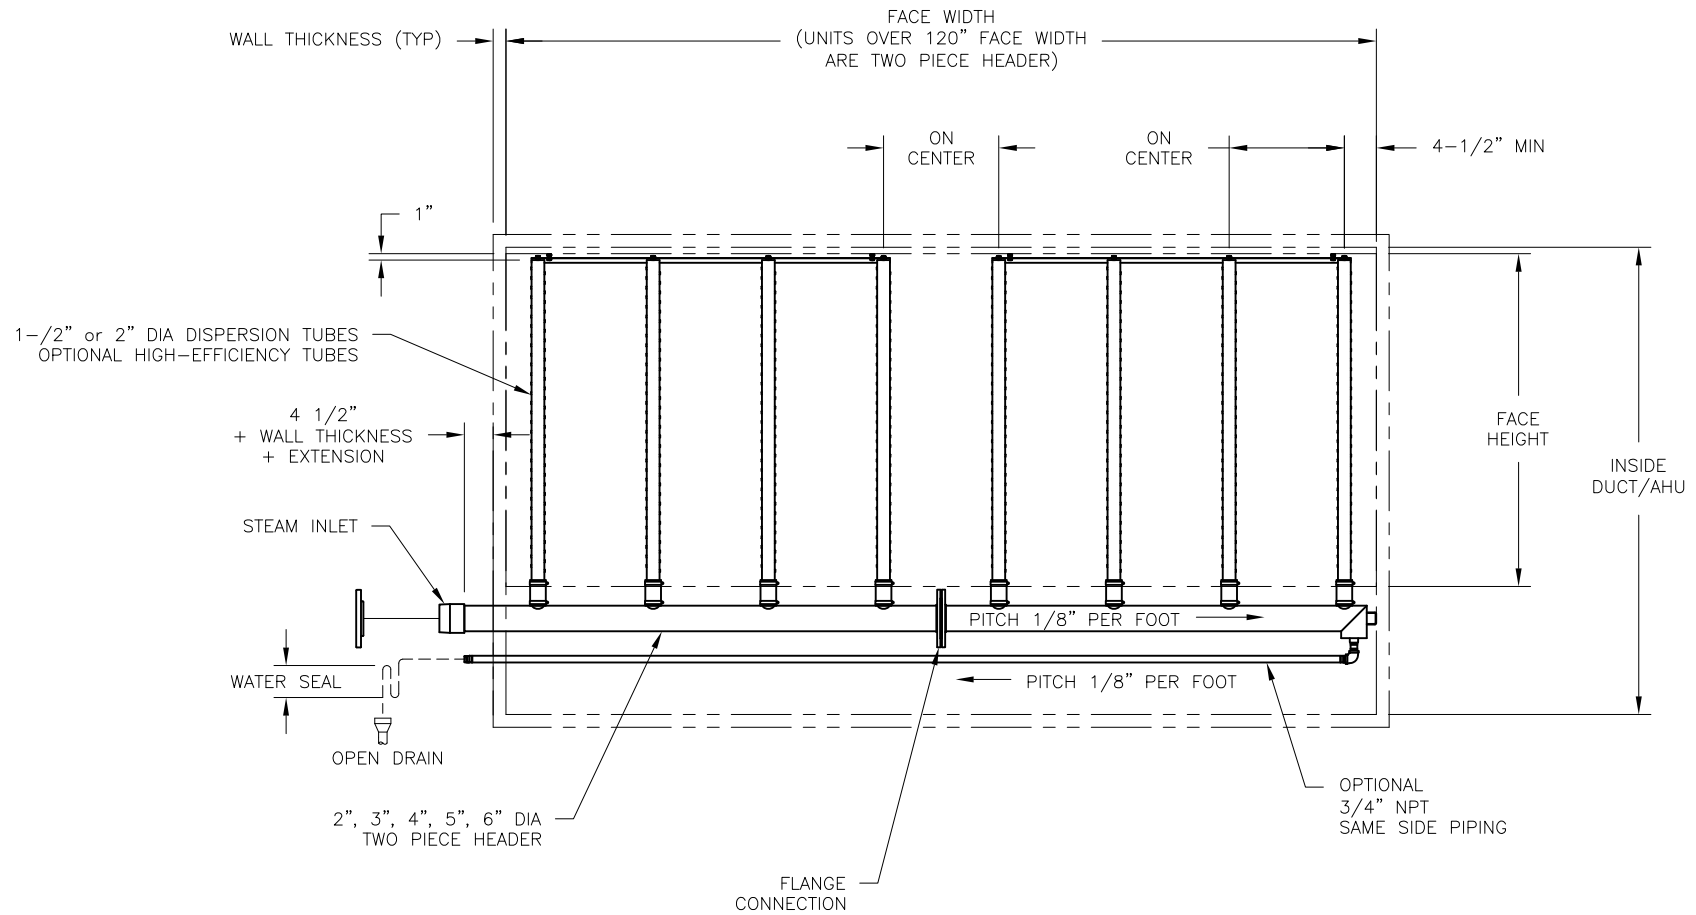

CONFIDENTIAL

DATE	REV	RECORD	DR
11/21	A	SUBMITTAL	JK

	RAPID-SORB TWO PIECE HEADER INSIDE		
	MAT'L:		
	SCALE: 1:30	P/N	
	DRAWN BY: JK	GENERIC SUBMITTAL	
	DATE: 11/19/21		