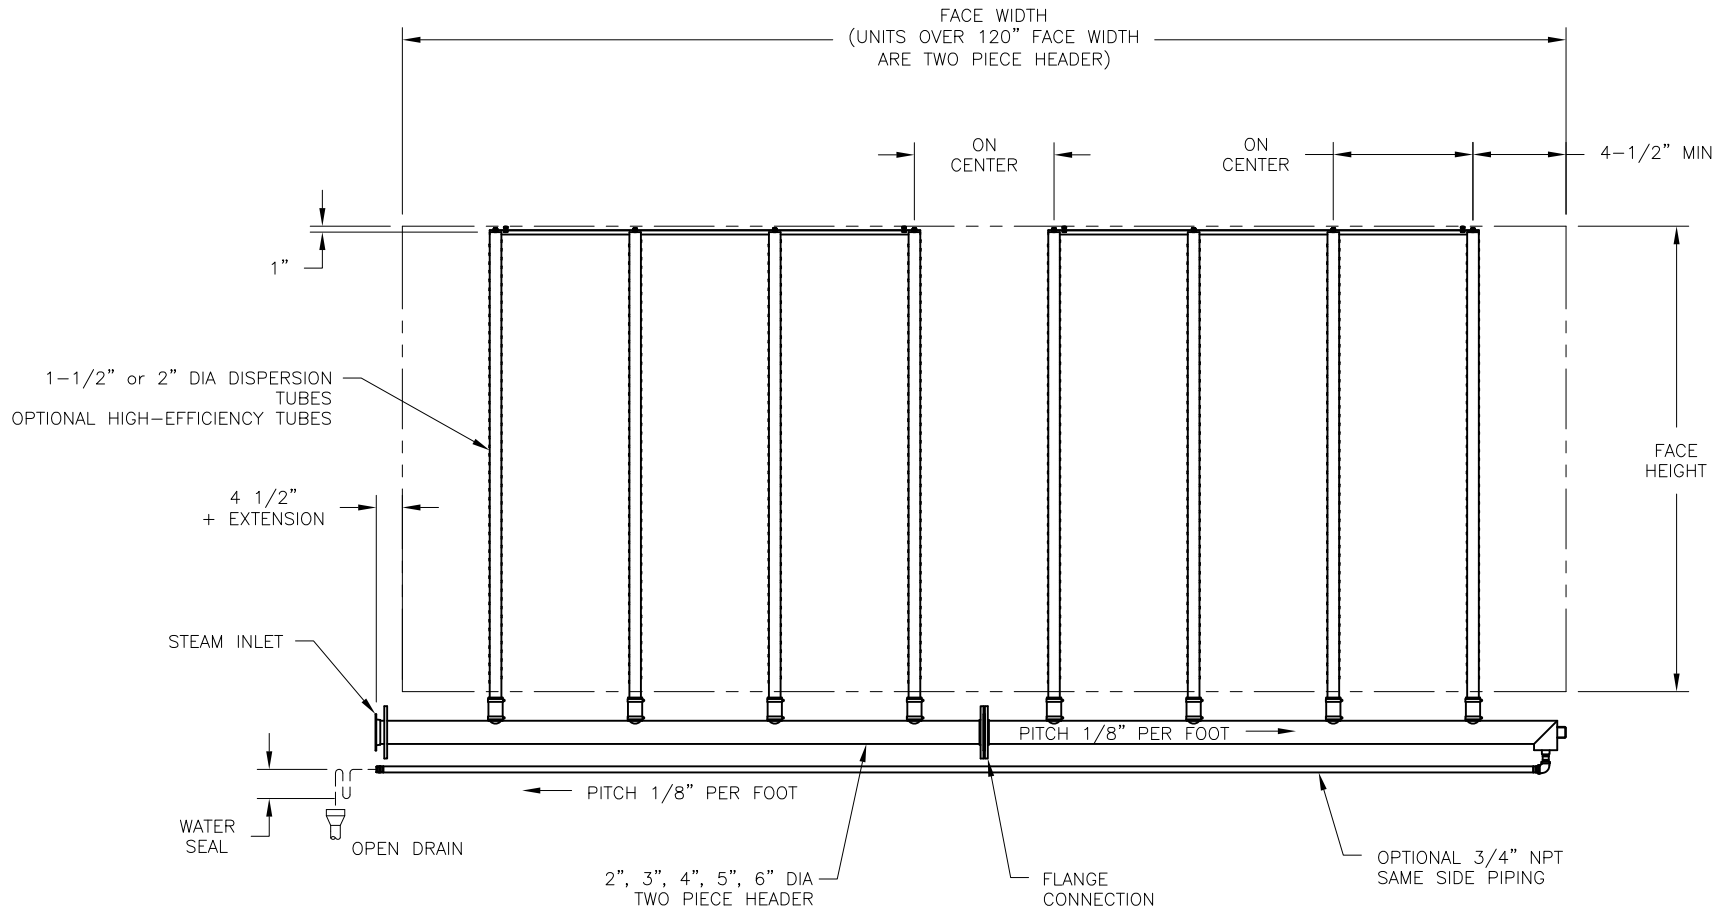

CONFIDENTIAL

DATE	REV	RECORD	DR
11/21	A	SUBMITTAL	JK

	RAPID-SORB TWO PIECE HEADER OUTSIDE	
	MAT'L:	
	SCALE: 1:33	P/N
	DATE: 11/19/21	GENERIC SUBMITTAL