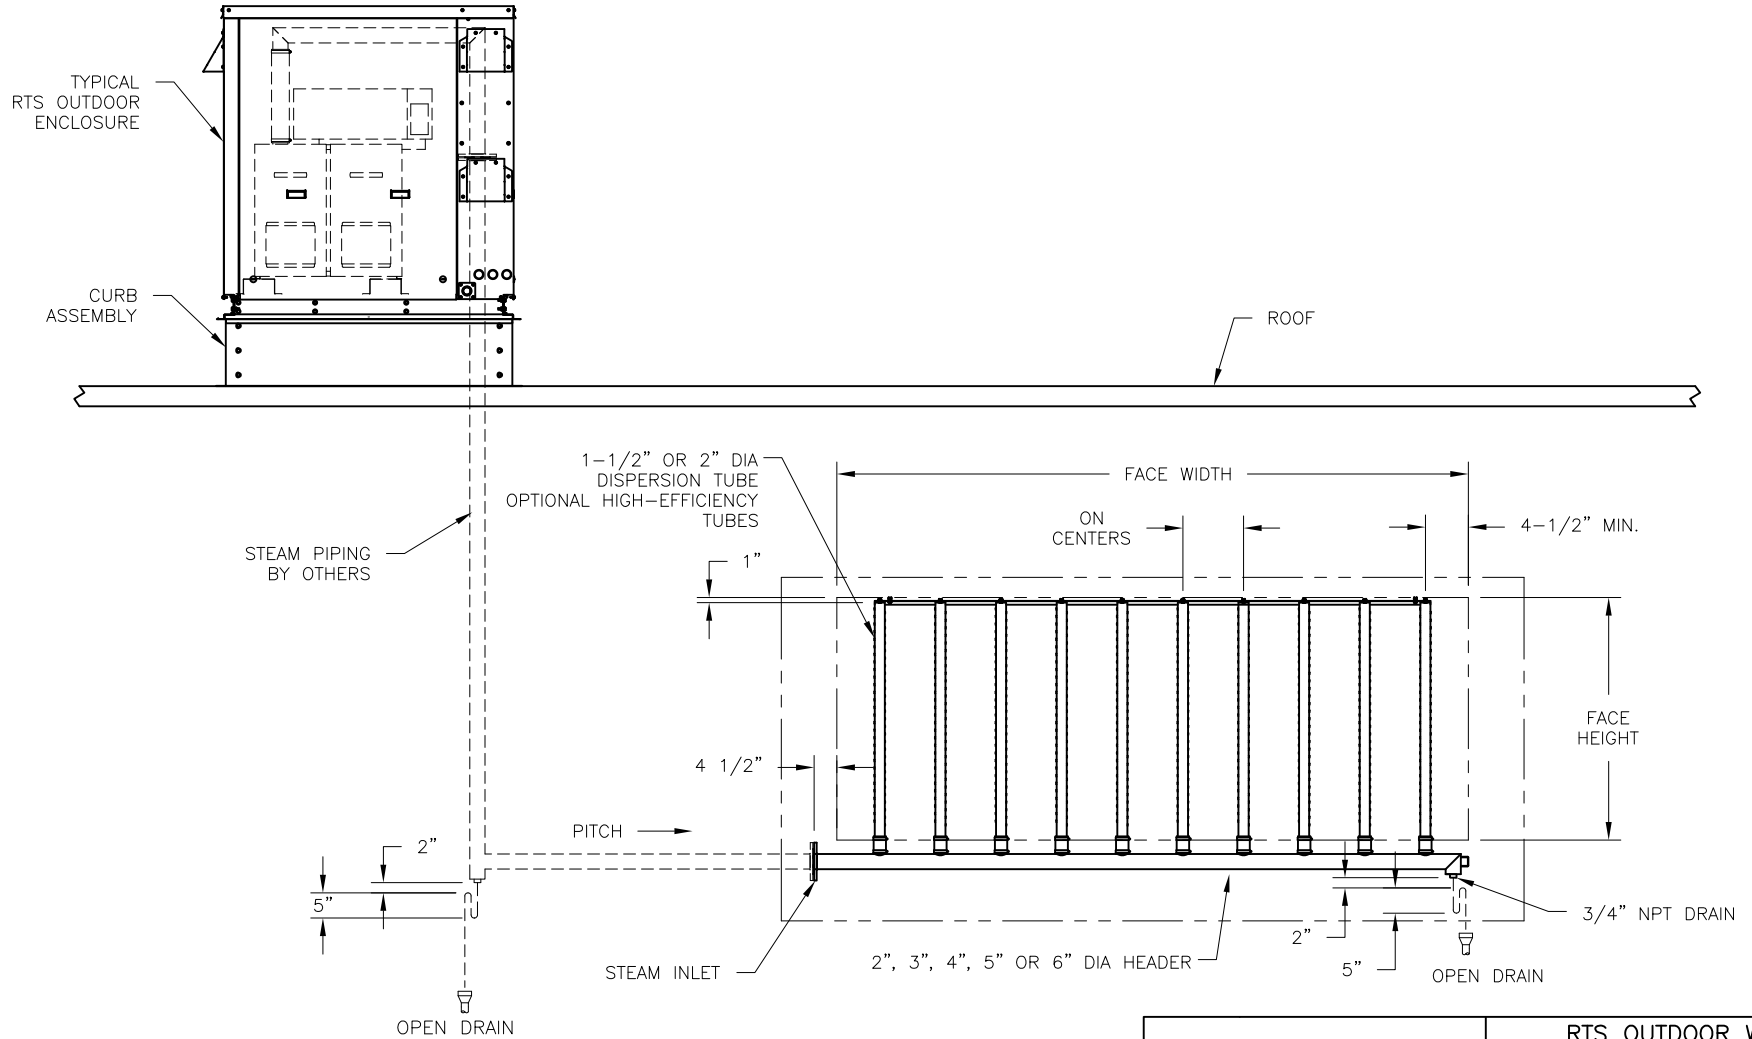

CONFIDENTIAL

DATE	REV	RECORD	DR
9/21	A	SUBMITTAL	JK

	RTS OUTDOOR WITH RAPID-SORB	
	MAT'L:	
	SCALE: 1:38	P/N
	DATE: 9/27/21	GENERIC SUBMITTAL