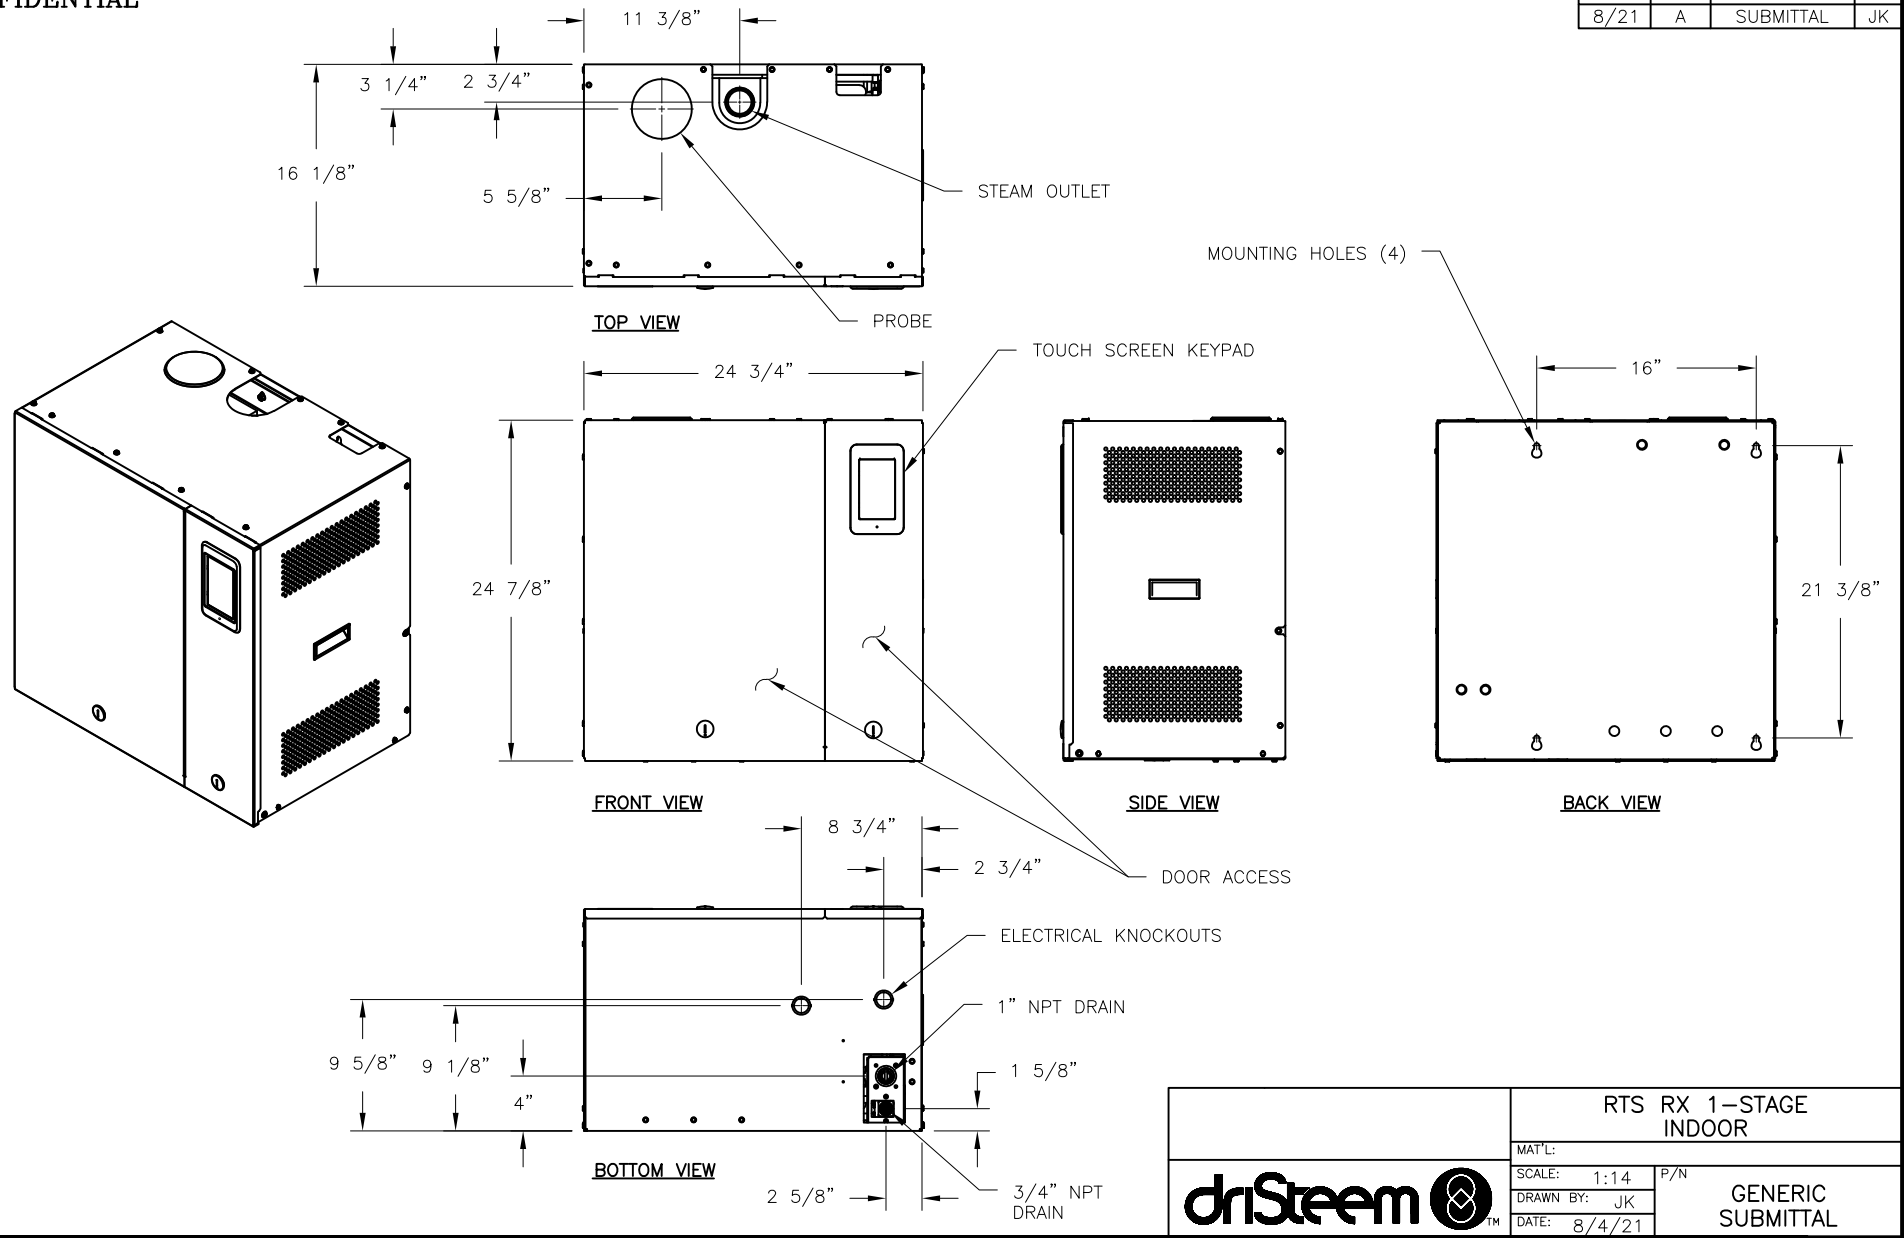

CONFIDENTIAL

DATE	REV	RECORD	DR
8/21	A	SUBMITTAL	JK

		RTS RX 1-STAGE INDOOR	
		MAT'L:	
SCALE: 1:14		P/N	
DRAWN BY: JK		GENERIC SUBMITTAL	
DATE: 8/4/21			