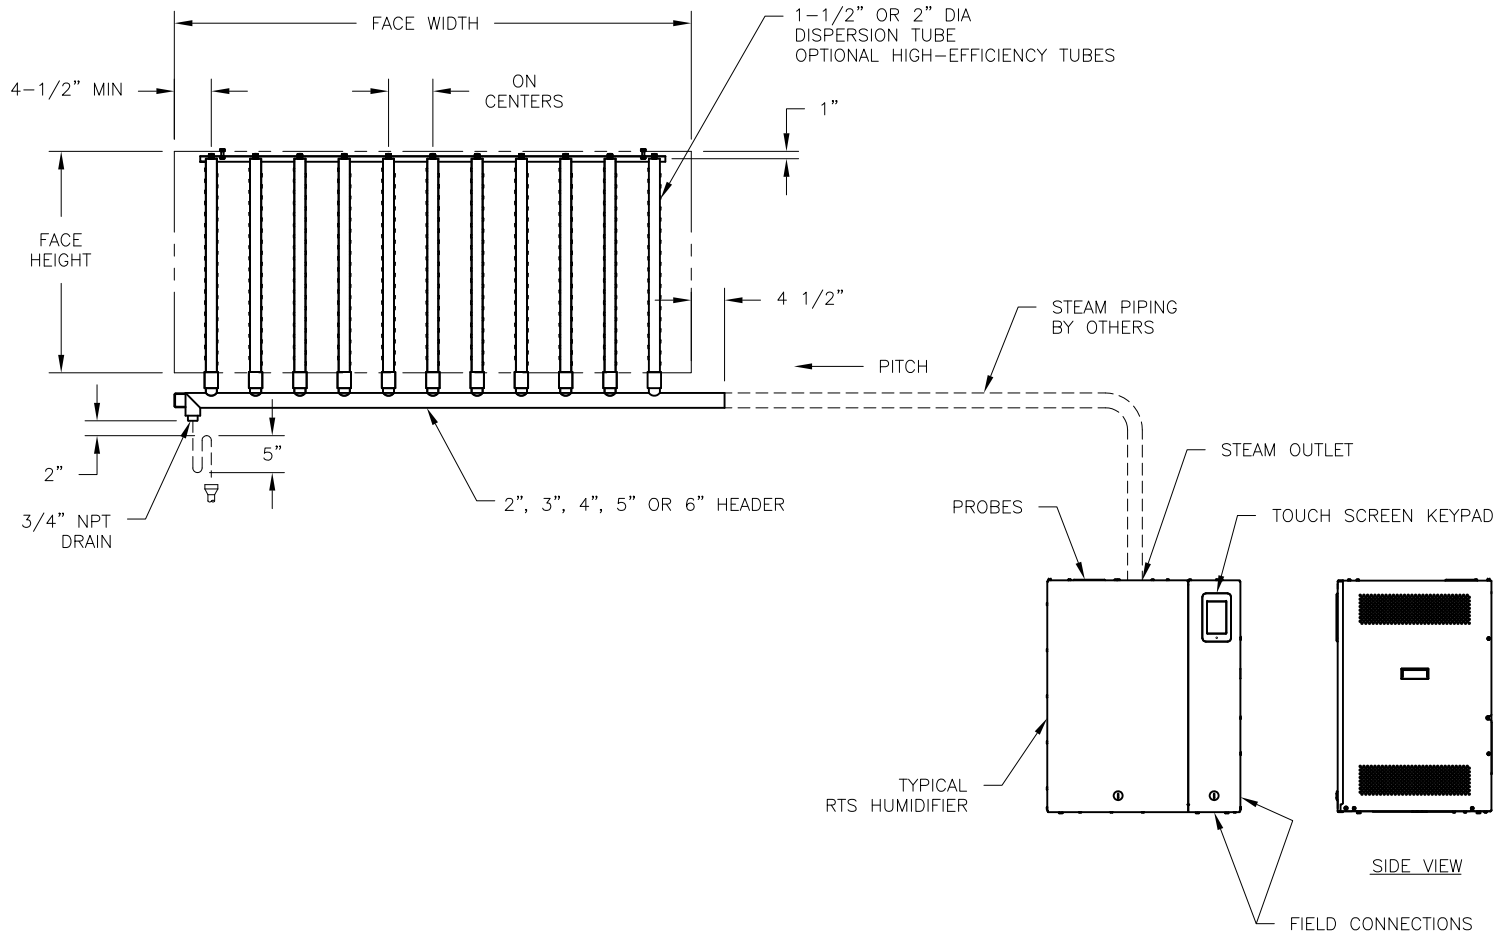

CONFIDENTIAL

DATE	REV	RECORD	DR
8/21	A	SUBMITTAL	JK

		RTS WITH RAPID-SORB	
		MAT'L:	
SCALE: 1:26		P/N	
DRAWN BY: JK		GENERIC SUBMITTAL	
DATE: 8/16/21			