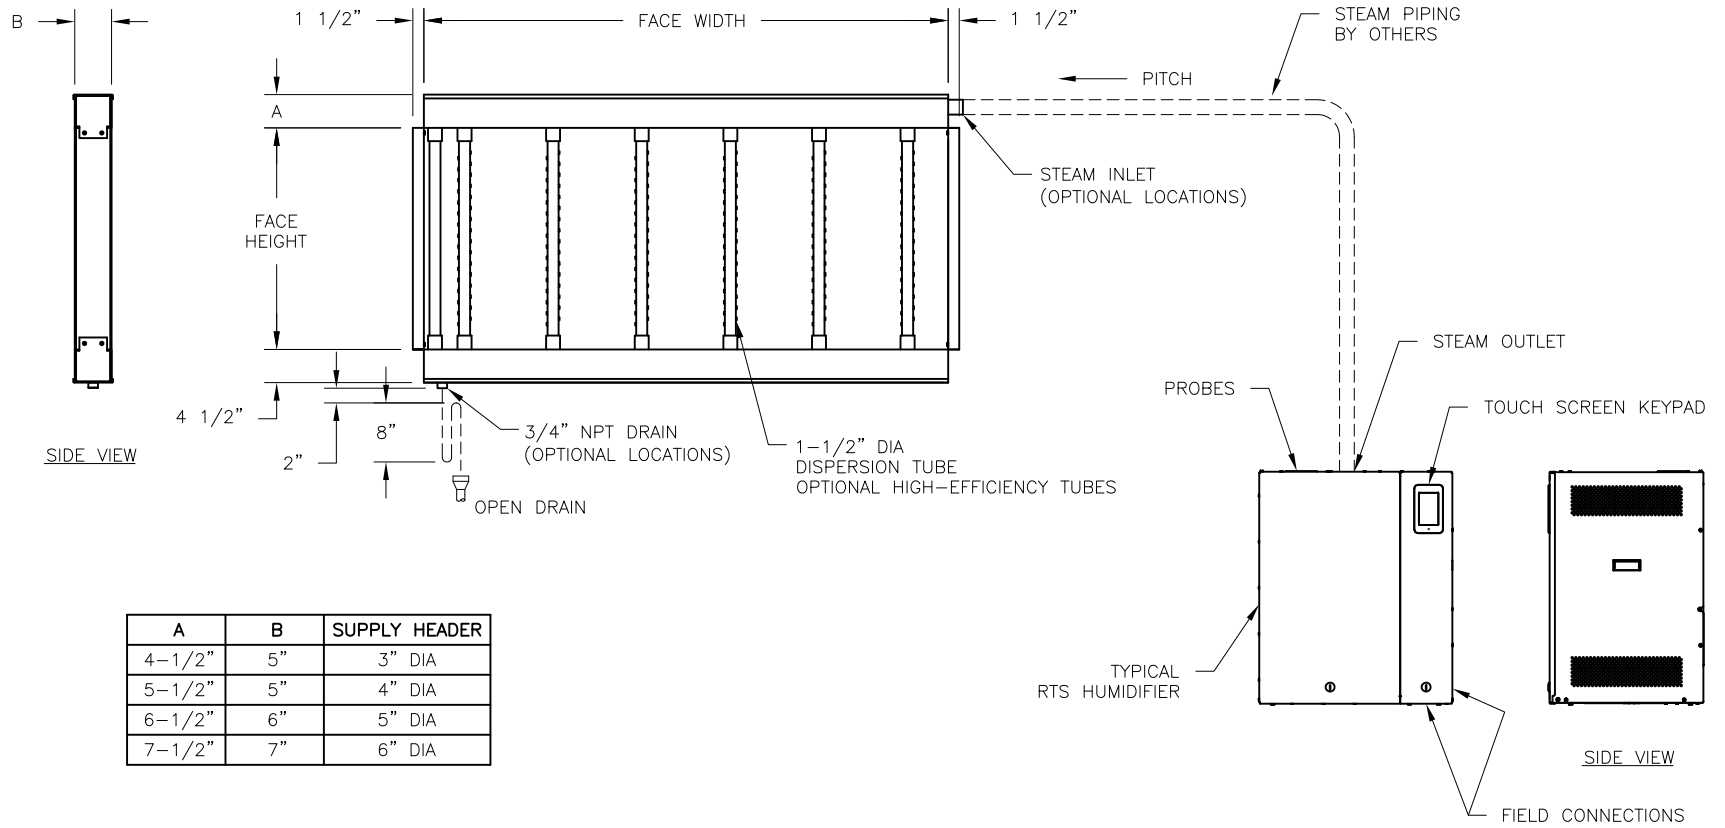

CONFIDENTIAL

DATE	REV	RECORD	DR
8/21	A	SUBMITTAL	JK

	RTS WITH ULTRA-SORB LV	
	MAT'L:	
	SCALE: 1:26	P/N
	DRAWN BY: JK	GENERIC SUBMITTAL
	DATE: 8/17/21	