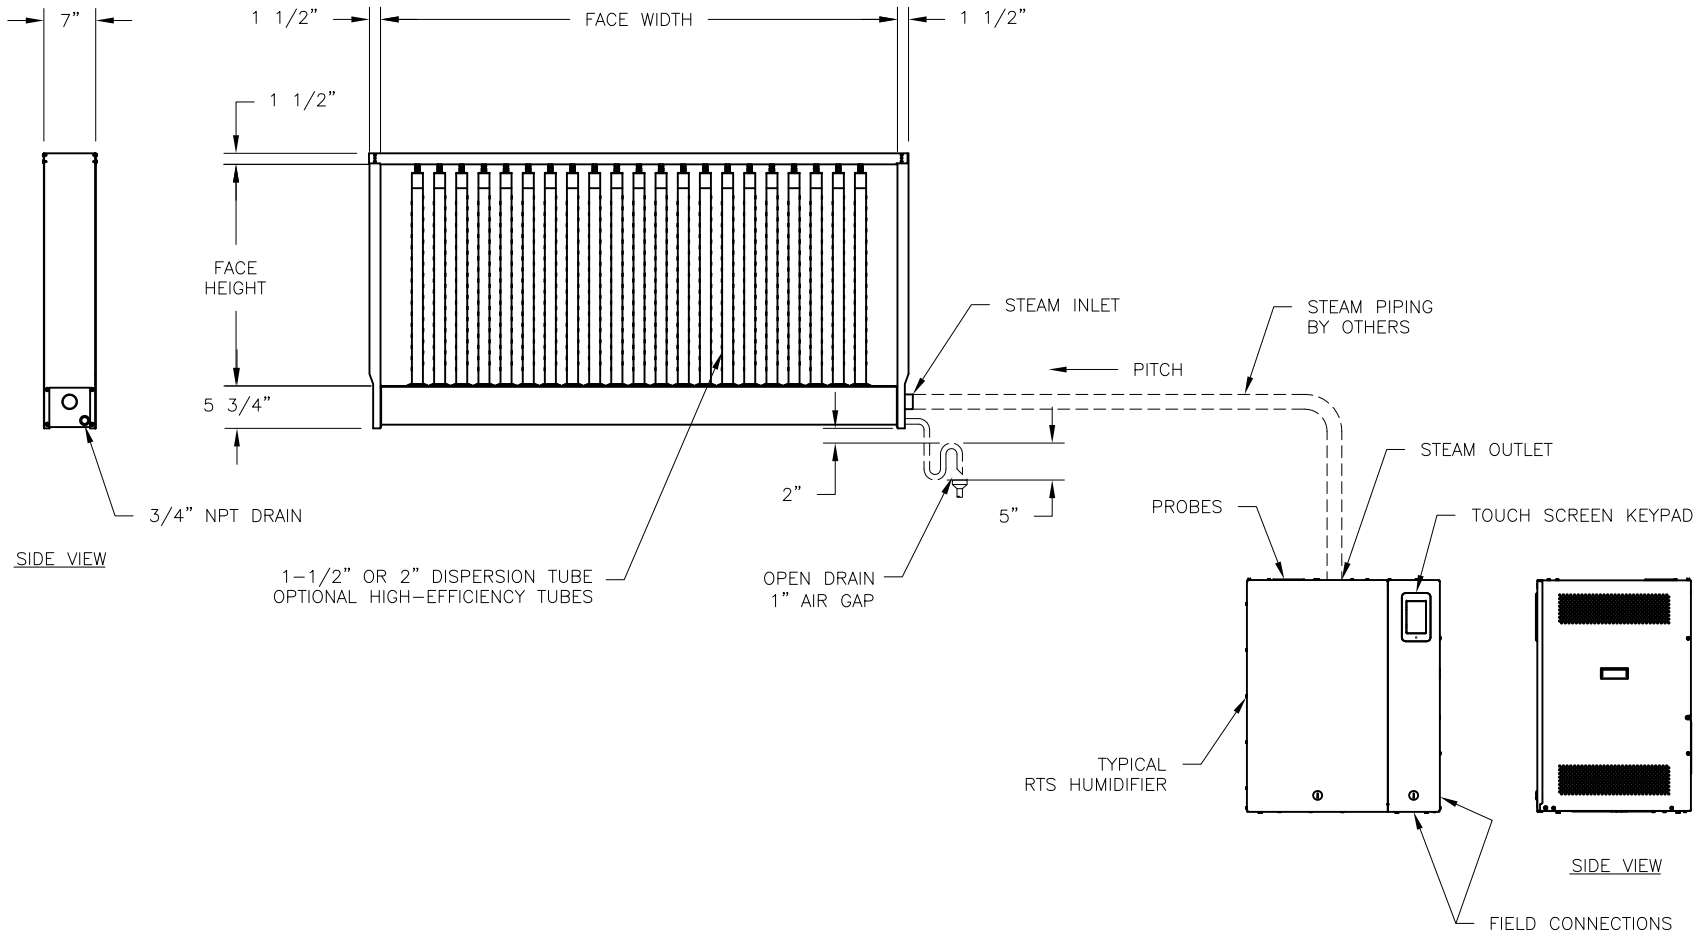

CONFIDENTIAL

DATE	REV	RECORD	DR
8/21	A	SUBMITTAL	JK

	RTS WITH ULTRA-SORB MP	
	MAT'L:	
	SCALE: 1:26	P/N
DRAWN BY: JK	GENERIC SUBMITTAL	
DATE: 8/17/21		