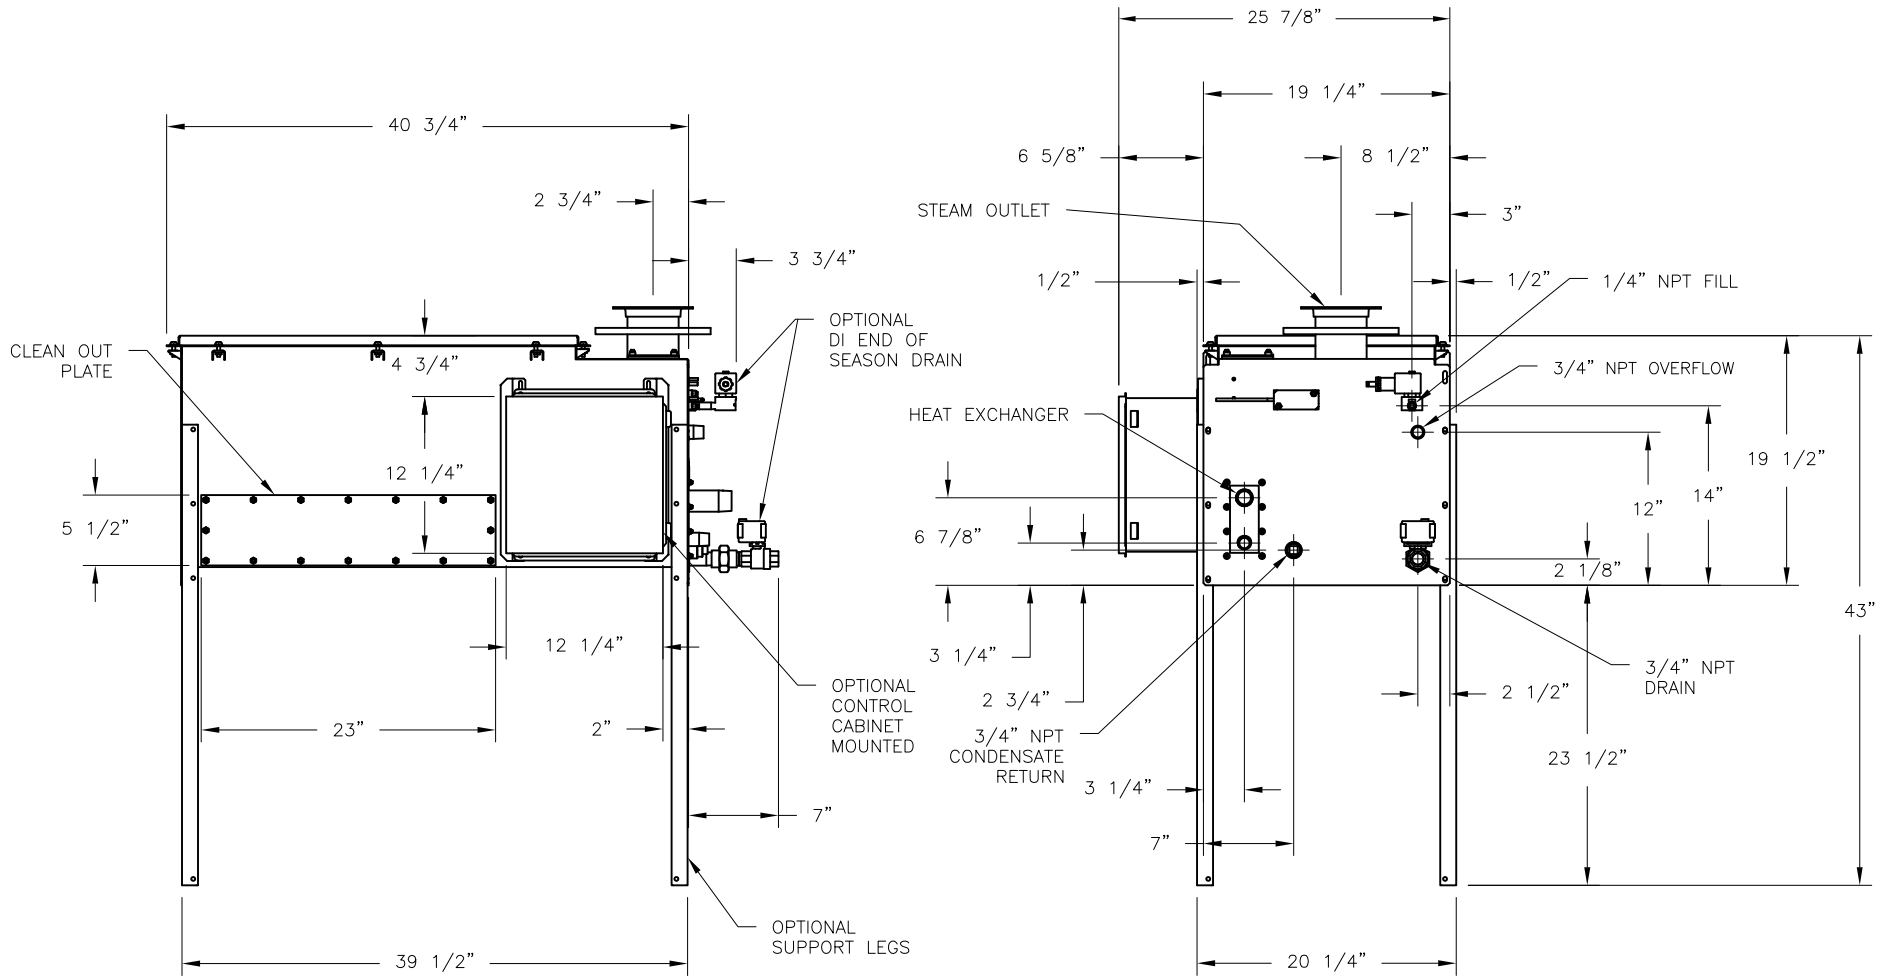

CONFIDENTIAL

DATE	REV	RECORD	DR
6/22	A	SUBMITTAL	JK

	STS-100 DI END OF SEASON	
	MAT'L:	
	SCALE: 1:15	P/N
	DATE: 6/16/22	GENERIC SUBMITTAL