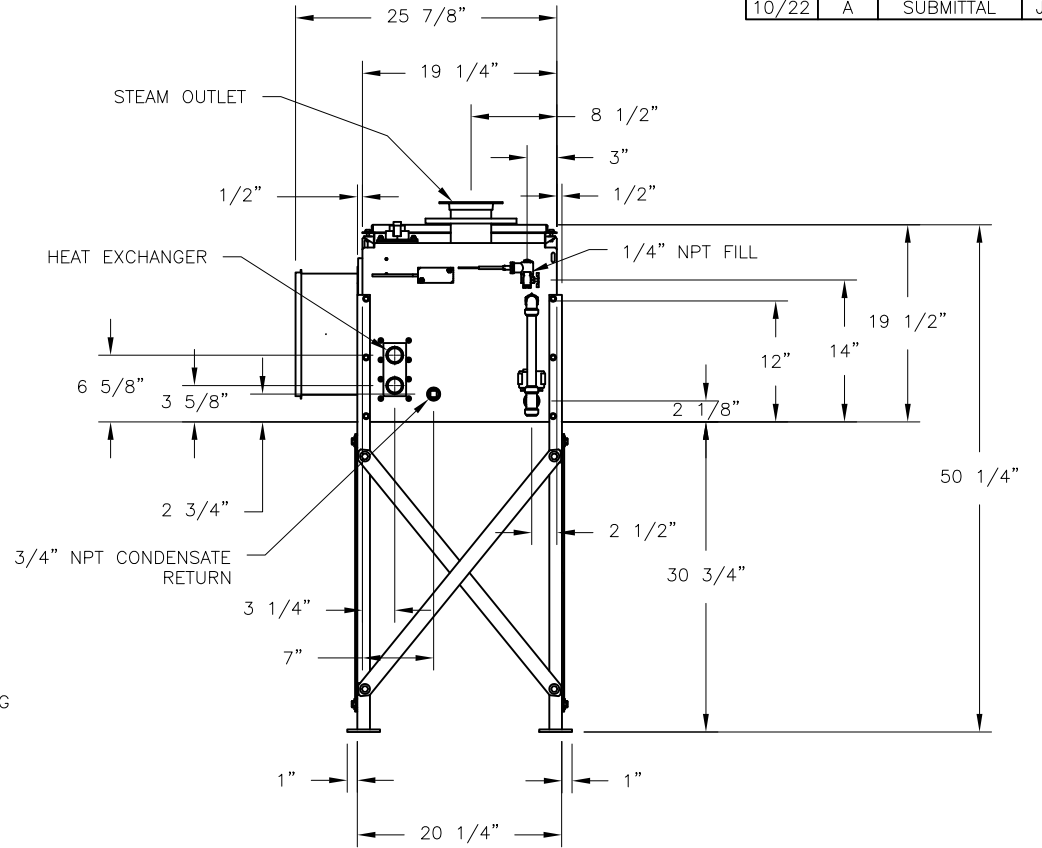

CONFIDENTIAL

DATE	REV	RECORD	DR
10/22	A	SUBMITTAL	JK

	STS-100 SEISMIC LEGS	
	MAT'L:	
	SCALE: 1:19	P/N
	DATE: 10/11/22	GENERIC SUBMITTAL