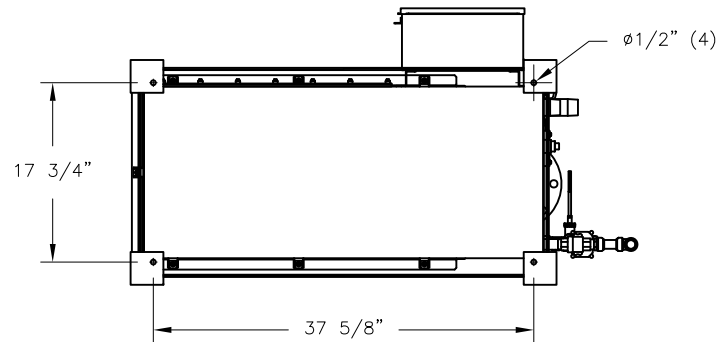

CONFIDENTIAL

DATE	REV	RECORD	DR
10/22	A	SUBMITTAL	JK

	STS-100 SEISMIC LEGS	
	MAT'L:	
	SCALE: 1:19	P/N
	DATE: 10/11/22	GENERIC SUBMITTAL