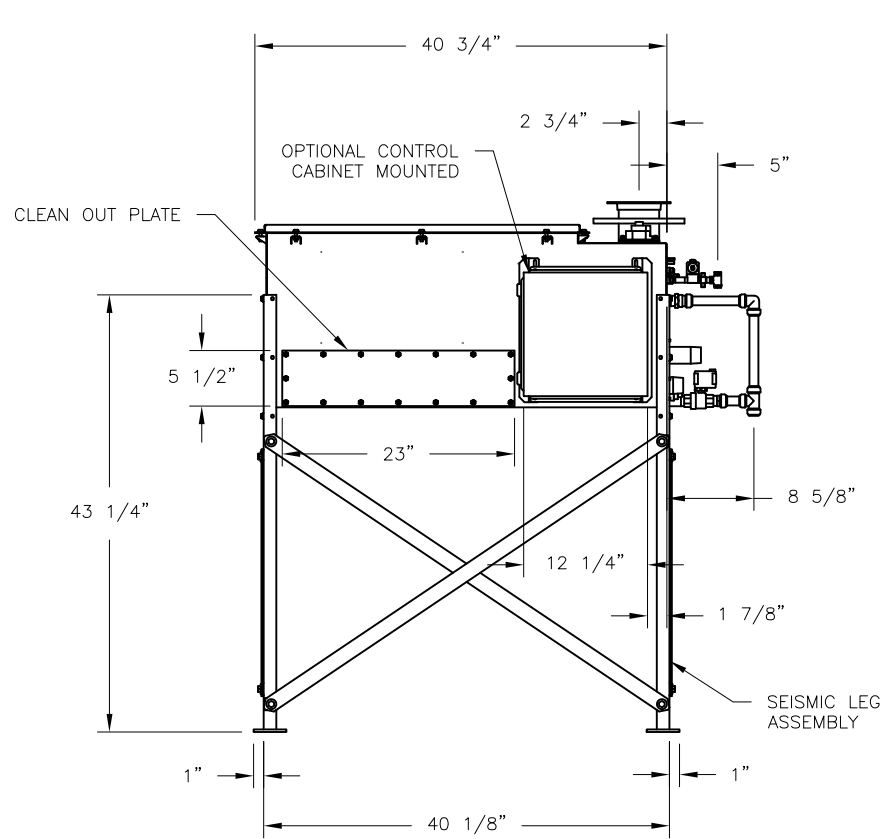

CONFIDENTIAL

DATE	REV	RECORD	DR
10/22	A	SUBMITTAL	JK

	STS-100 SEISMIC LEGS	
	MAT'L:	
	SCALE: 1:19	P/N
	DATE: 10/11/22	GENERIC SUBMITTAL