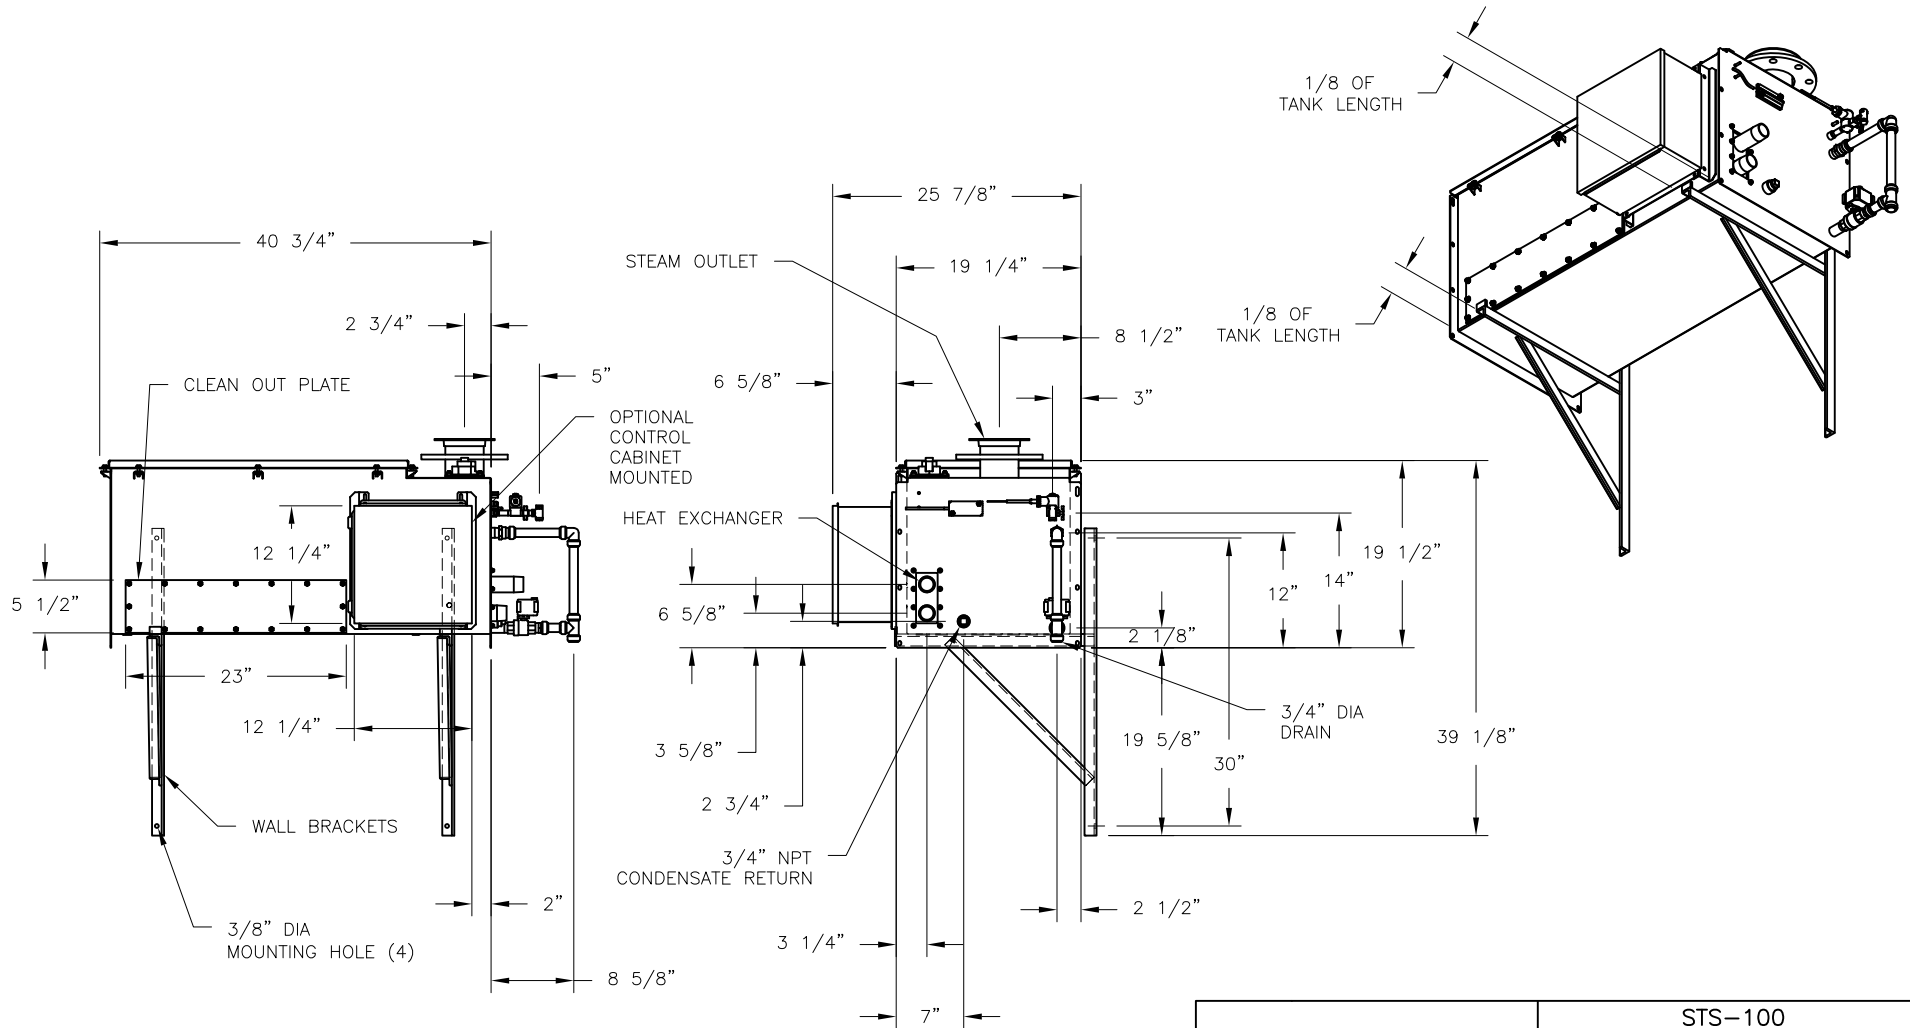

CONFIDENTIAL

DATE	REV	RECORD	DR
1/23	A	SUBMITTAL	JK

	STS-100 WALL BRACKETS	
	MAT'L:	
	SCALE: 1:20	P/N
	DRAWN BY: JK	GENERIC SUBMITTAL
	DATE: 1/4/23	