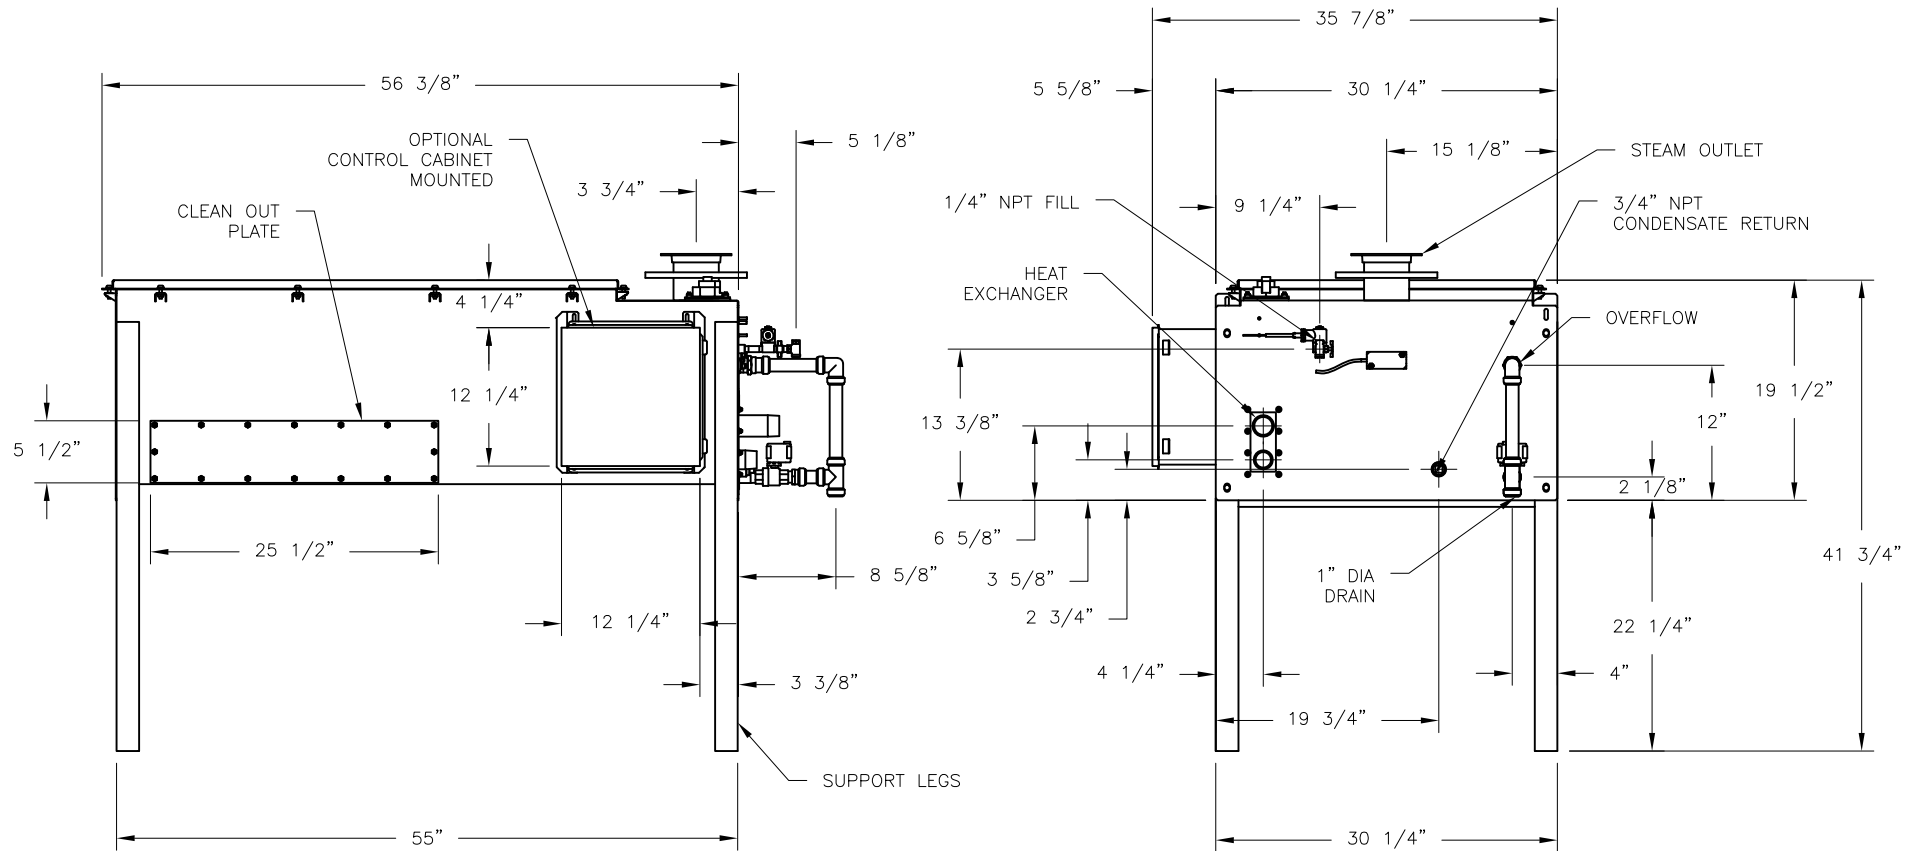

CONFIDENTIAL

DATE	REV	RECORD	DR
6/22	A	SUBMITTAL	JK
11/23	B	SUBMITTAL	AJK

		STS-200-400	
		MAT'L:	
SCALE: 1:17		P/N	
DRAWN BY: JK		GENERIC SUBMITTAL	
DATE: 6/14/22			