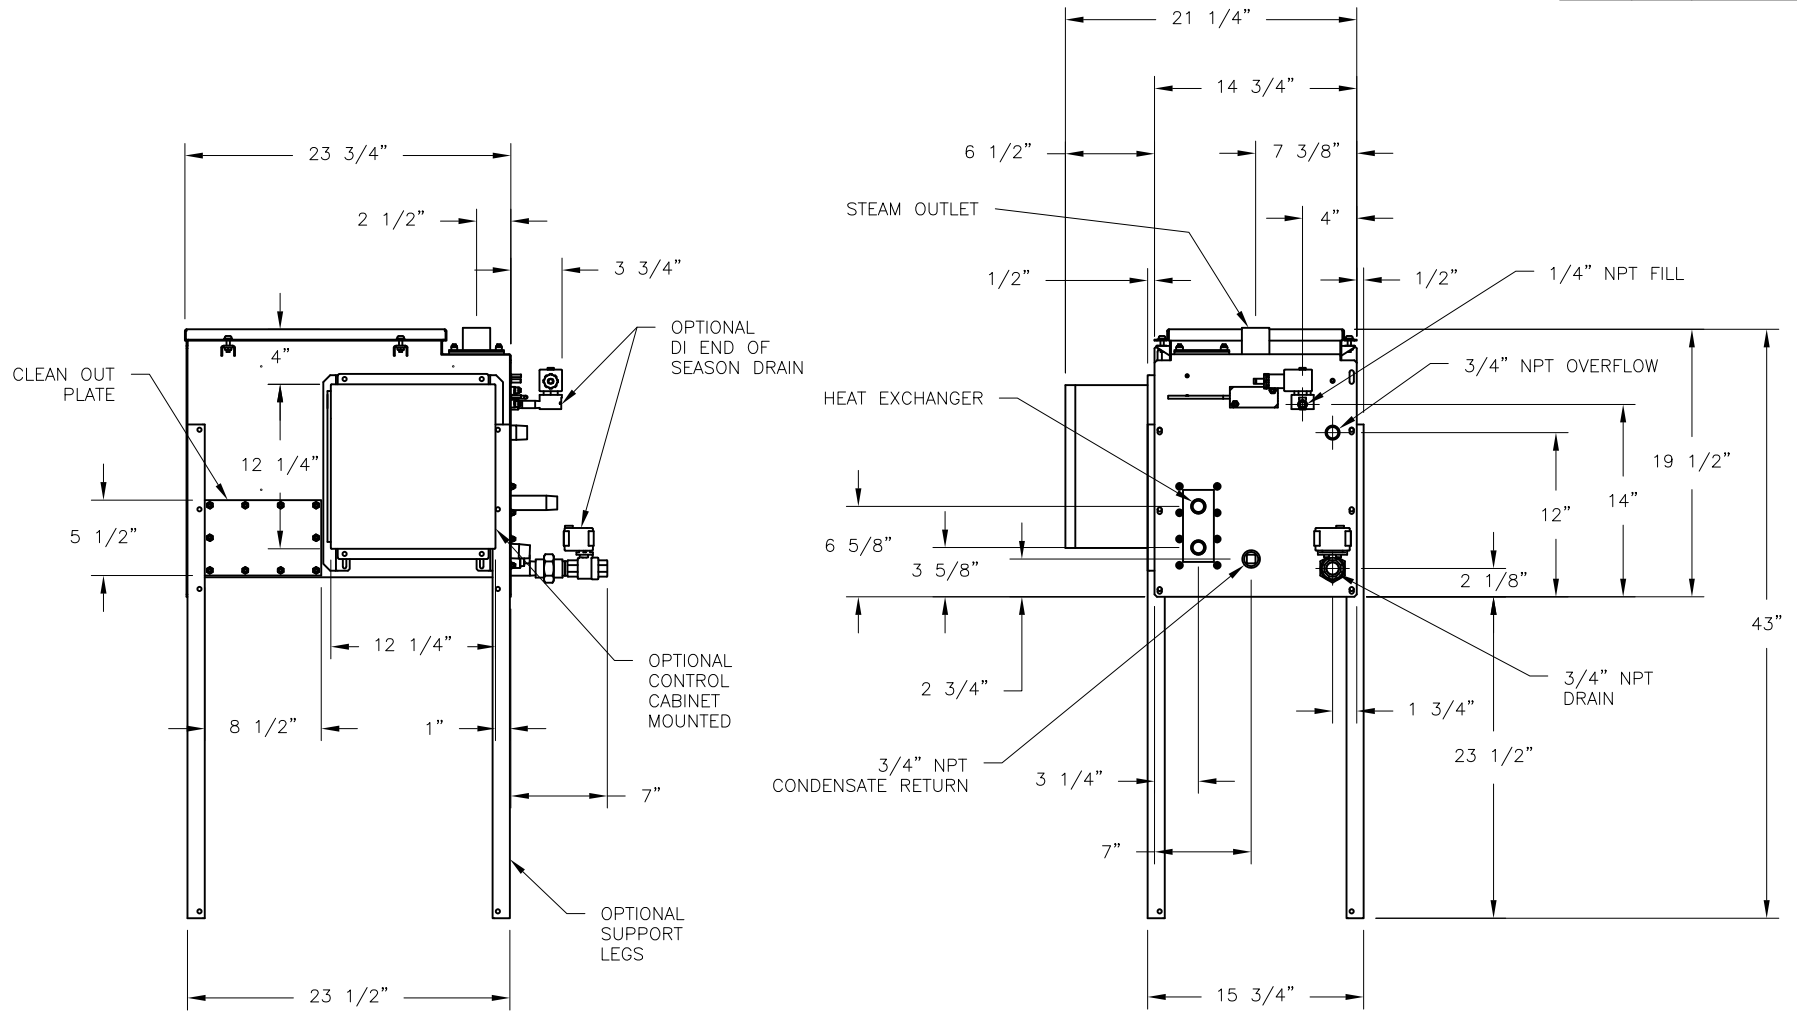

CONFIDENTIAL

DATE	REV	RECORD	DR
6/22	A	SUBMITTAL	JK

	STS-25 DI END OF SEASON	
	MAT'L:	
	SCALE: 1:14	P/N
	DATE: 6/15/22	GENERIC SUBMITTAL