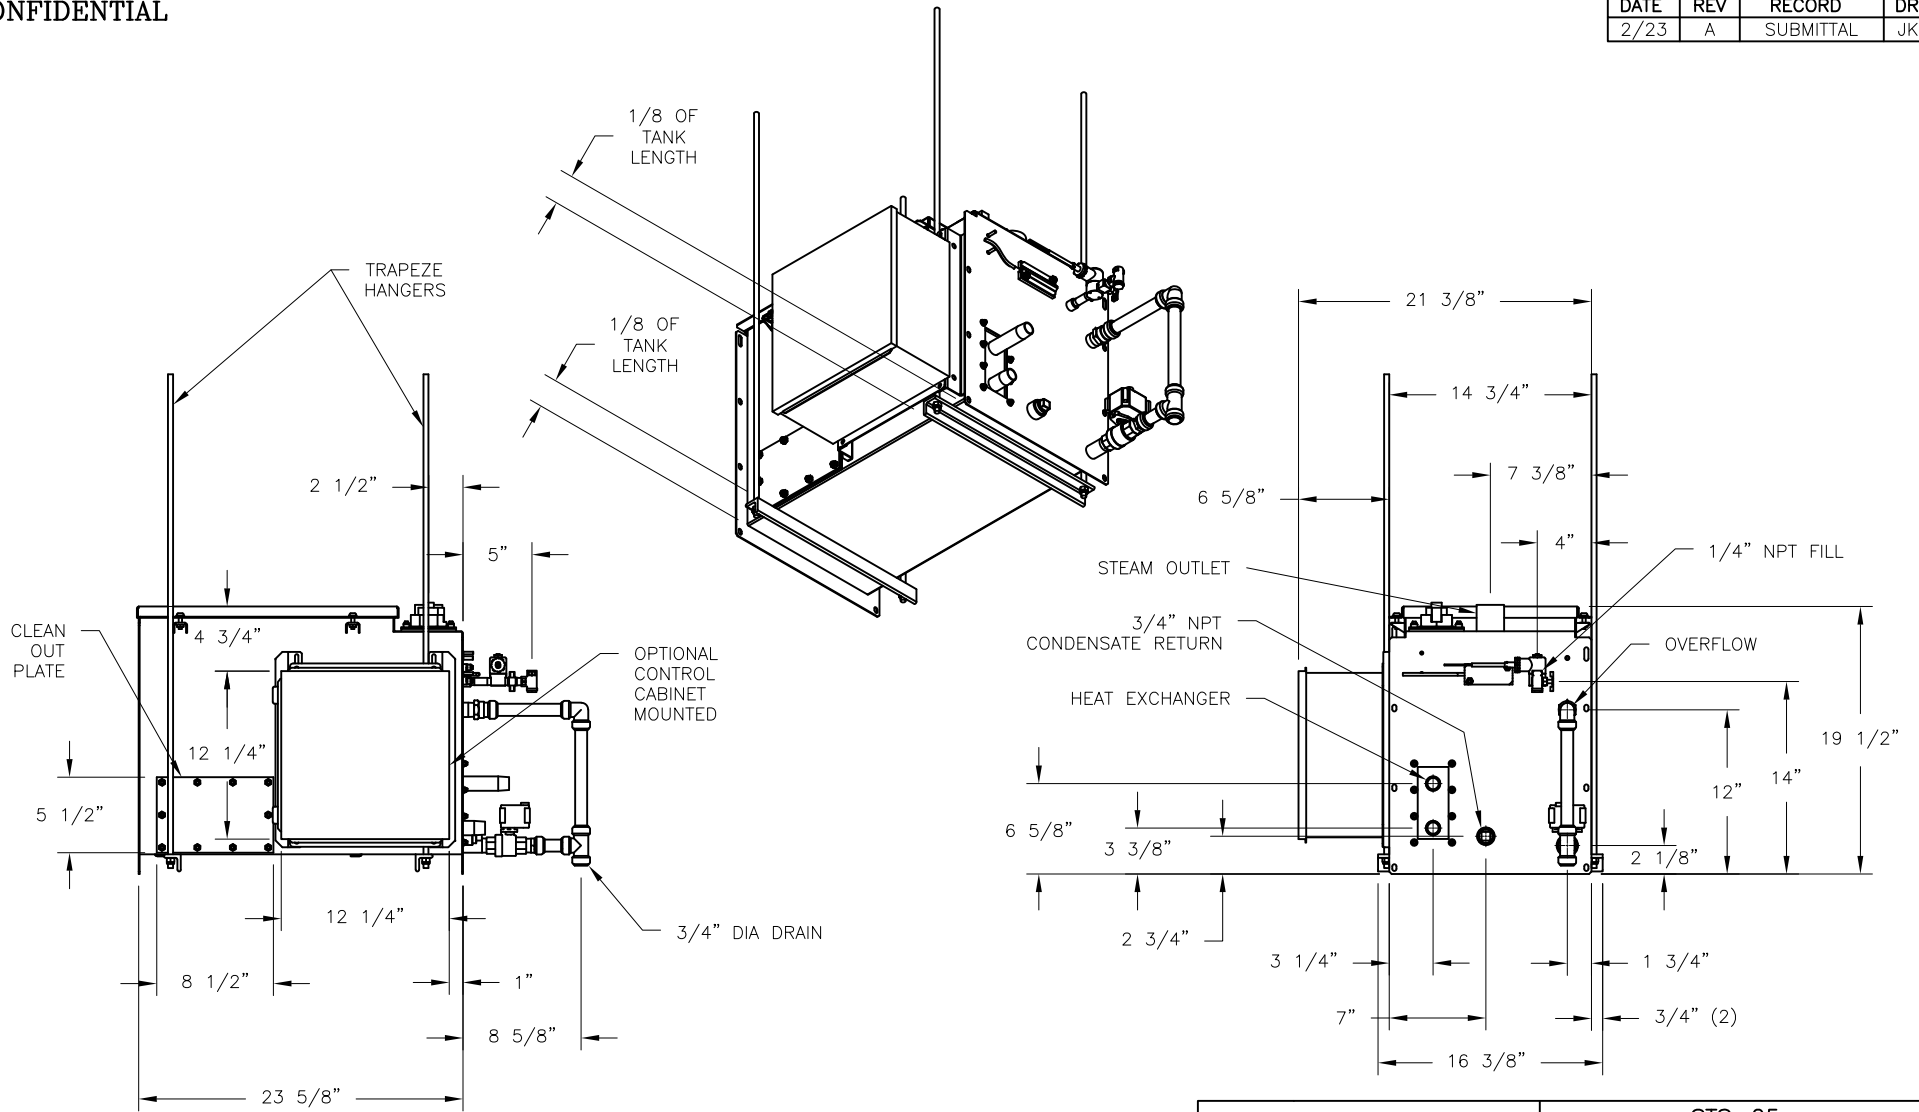

CONFIDENTIAL

DATE	REV	RECORD	DR
2/23	A	SUBMITTAL	JK

	STS-25 TRAPEZE HANGERS	
	MAT'L:	
	SCALE: 1:14	P/N
	DATE: 2/1/23	GENERIC SUBMITTALS