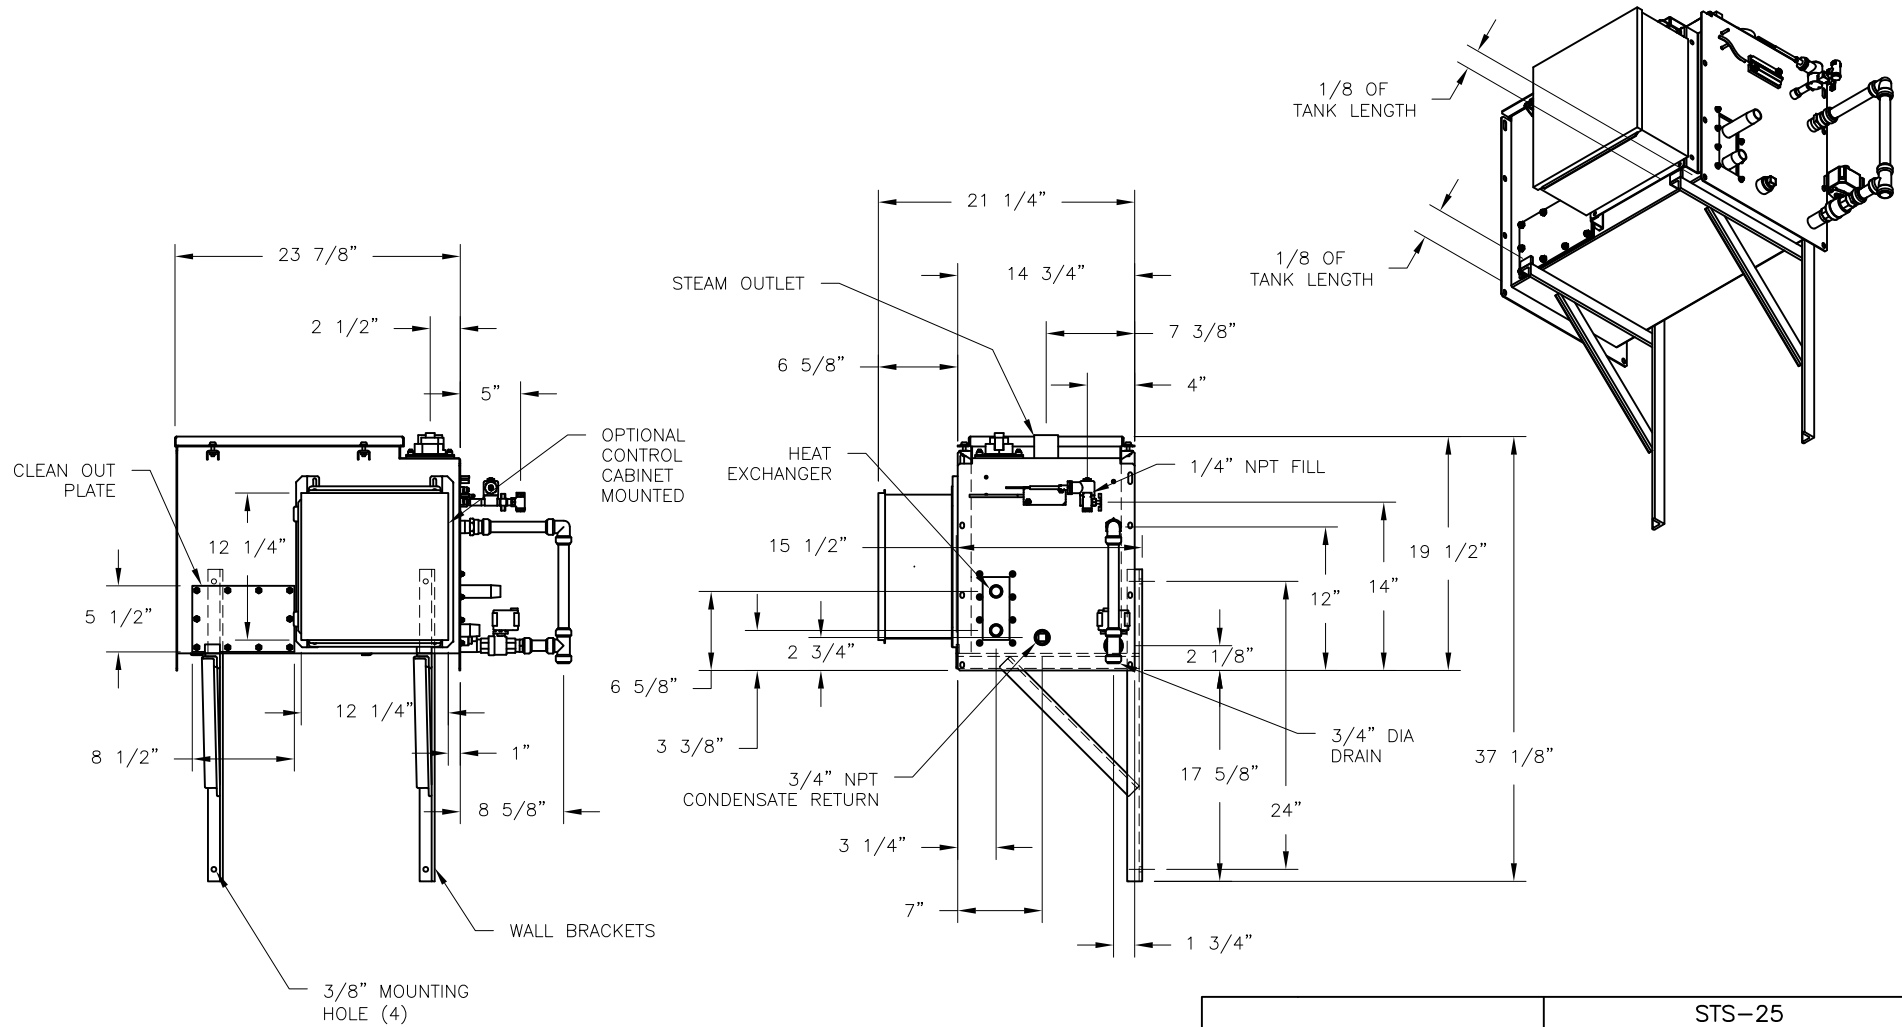

CONFIDENTIAL

DATE	REV	RECORD	DR
1/23	A	SUBMITTAL	JK

	STS-25 WALL BRACKETS	
	MAT'L:	
	SCALE: 1:16	P/N
	DATE: 1/4/23	GENERIC SUBMITTAL