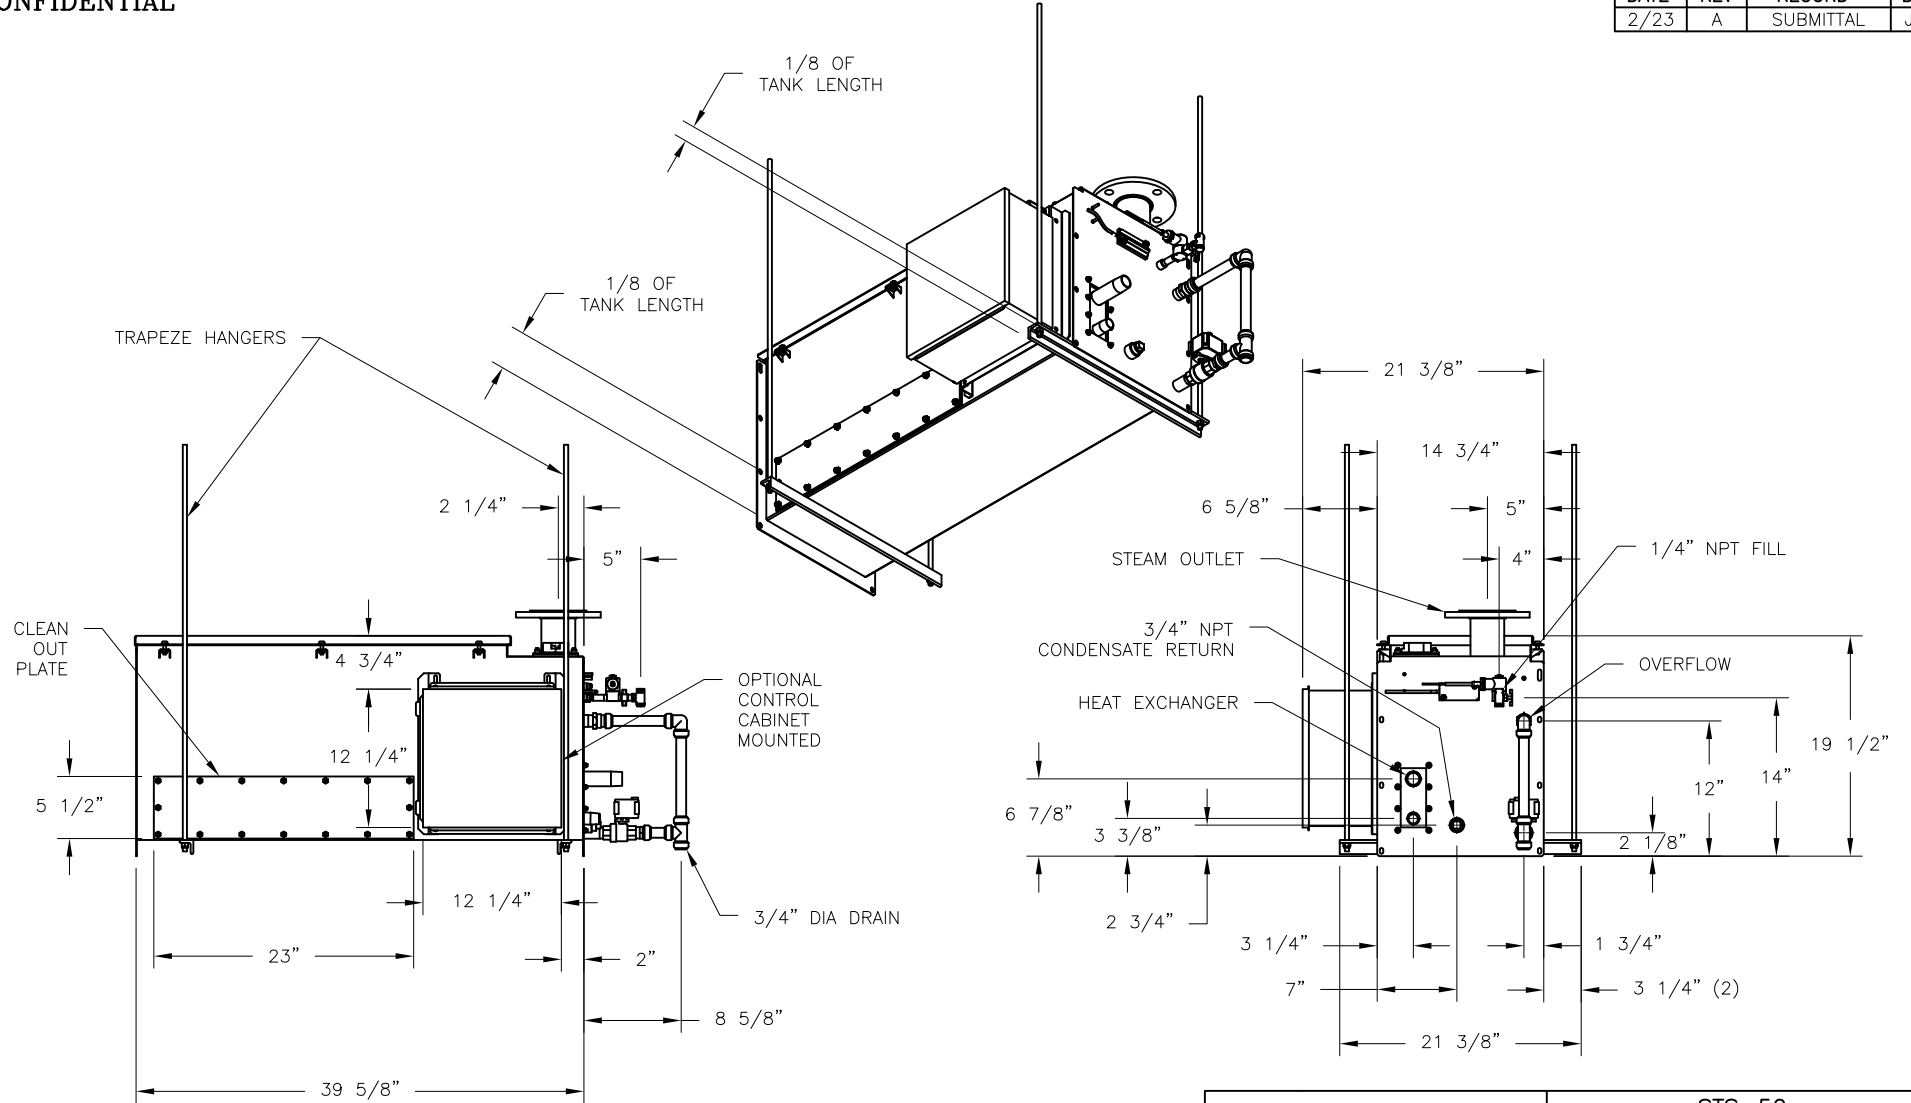

CONFIDENTIAL

DATE	REV	RECORD	DR
2/23	A	SUBMITTAL	JK

	STS-50 TRAPEZE HANGERS	
	MAT'L:	
	SCALE: 1:17	P/N
	DATE: 2/1/23	GENERIC SUBMITTAL