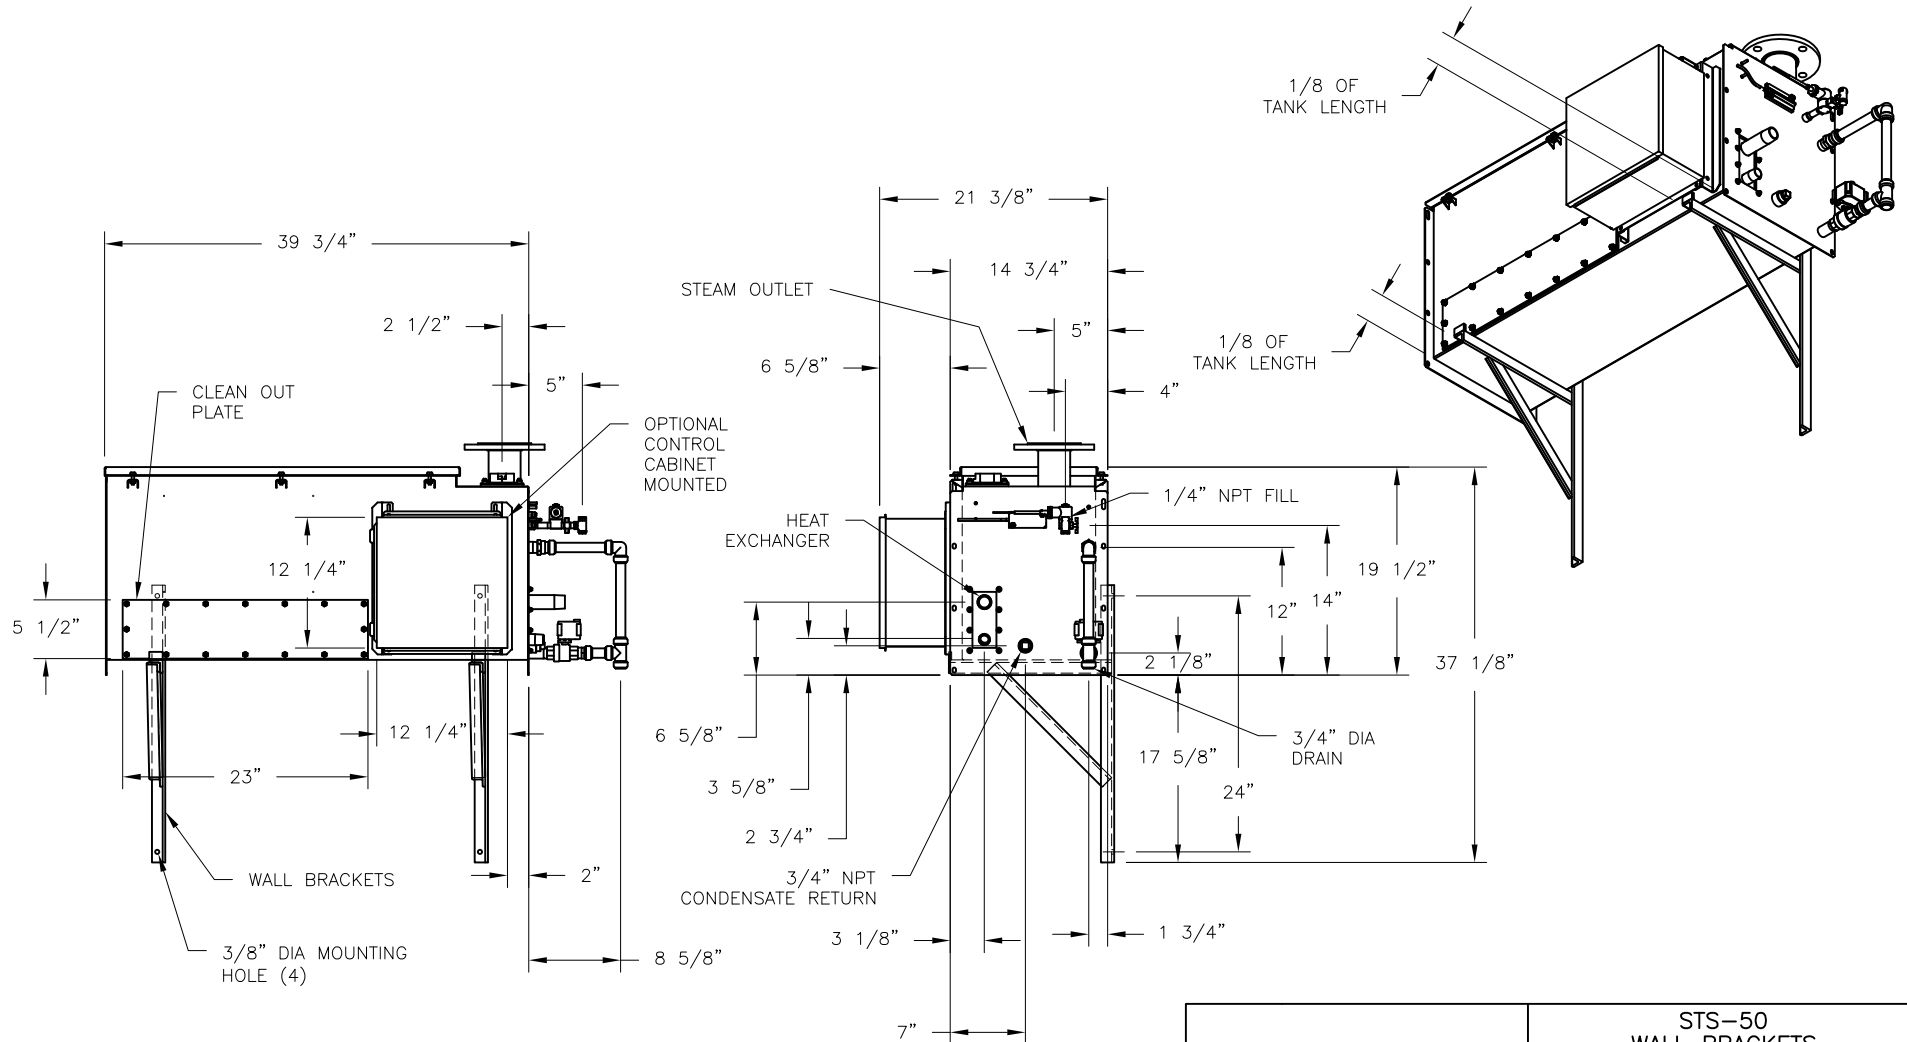

CONFIDENTIAL

DATE	REV	RECORD	DR
1/23	A	SUBMITTAL	JK

	STS-50 WALL BRACKETS	
	MAT'L:	
	SCALE: 1:18	P/N
	DATE: 1/4/23	GENERIC SUBMITTAL