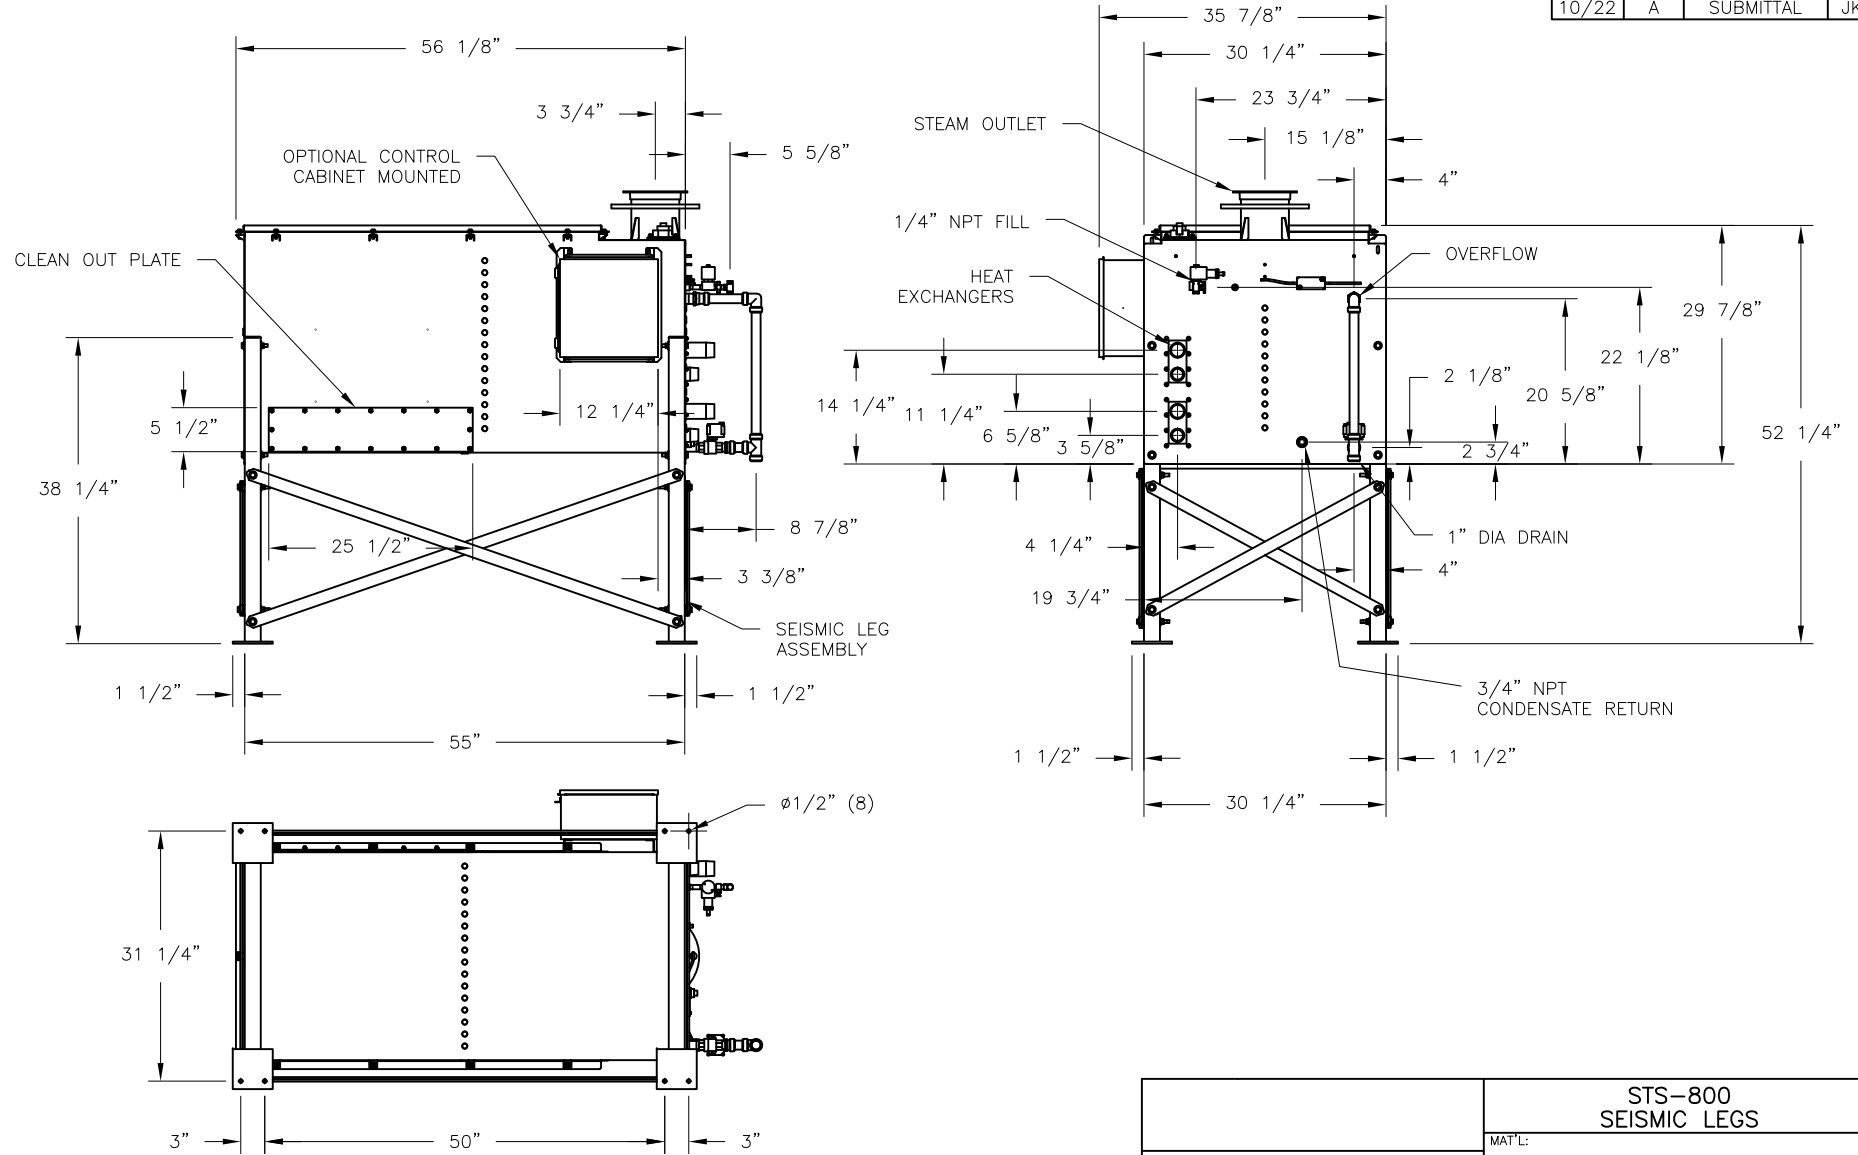

CONFIDENTIAL

DATE	REV	RECORD	DR
10/22	A	SUBMITTAL	JK

	STS-800 SEISMIC LEGS	
	MAT'L:	
	SCALE: 1:24	P/N
	DRAWN BY: JK	GENERIC SUBMITTAL
DATE: 10/11/22		