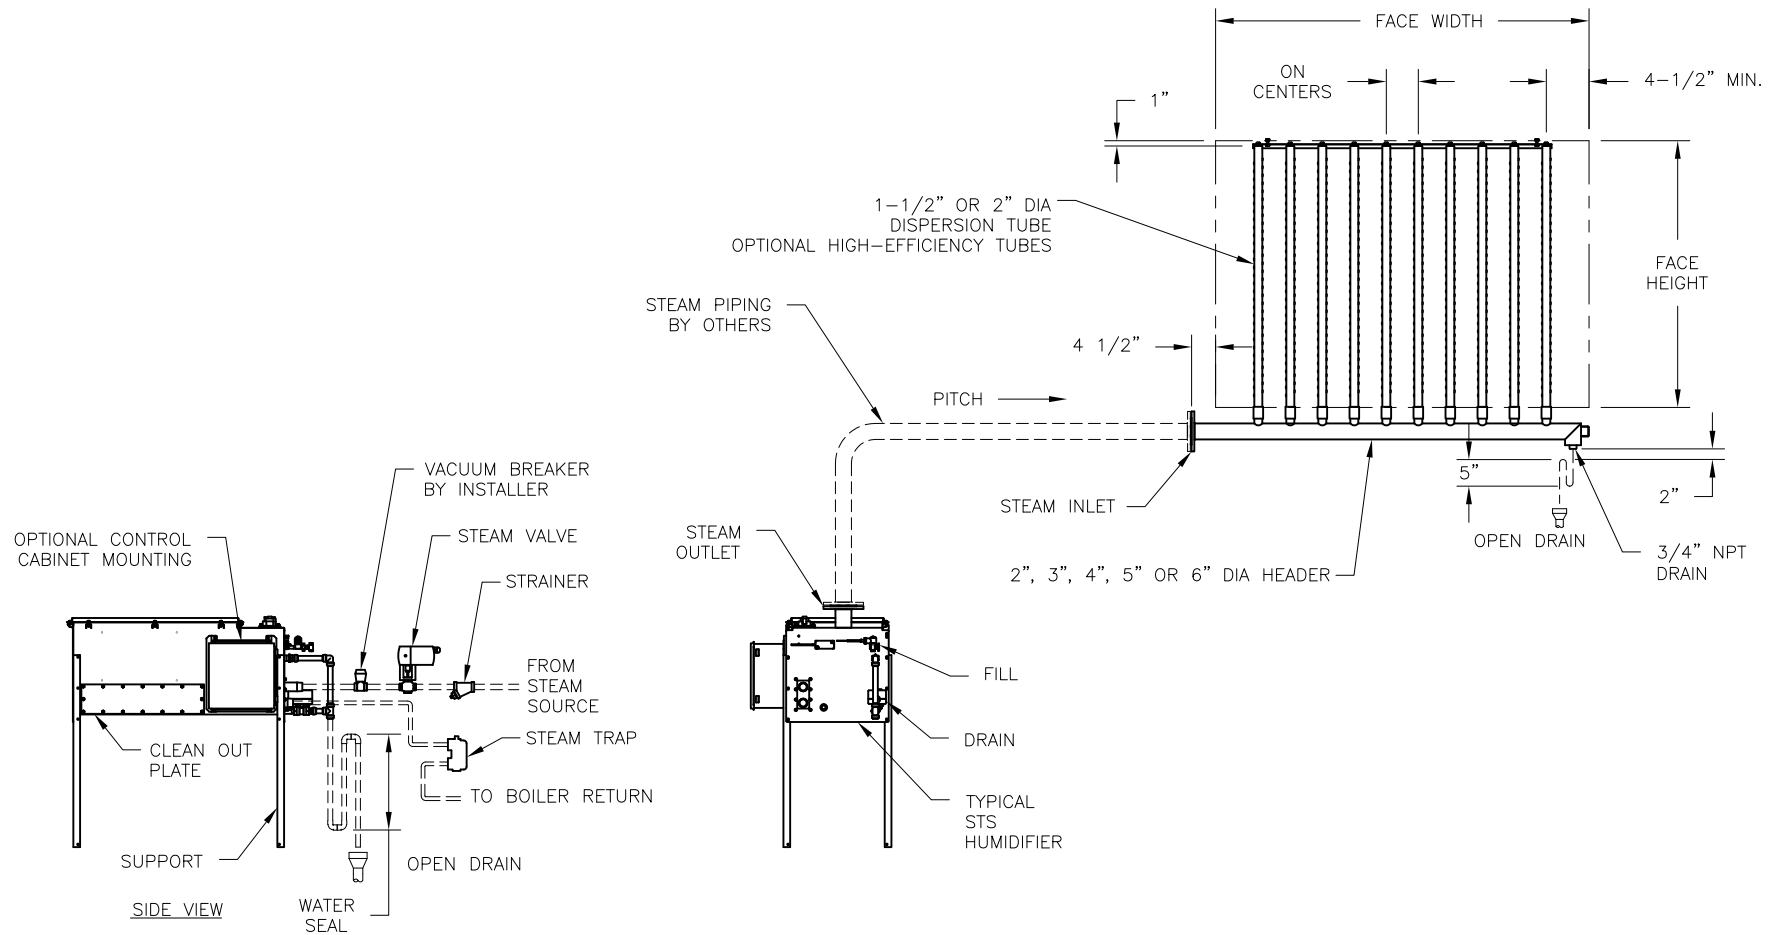

CONFIDENTIAL

DATE	REV	RECORD	DR
8/21	A	SUBMITTAL	JK

		STS WITH RAPID-SORB	
		MAT'L:	P/N
SCALE: 1:36	DRAWN BY: JK	GENERIC SUBMITTAL	
DATE: 8/17/21			