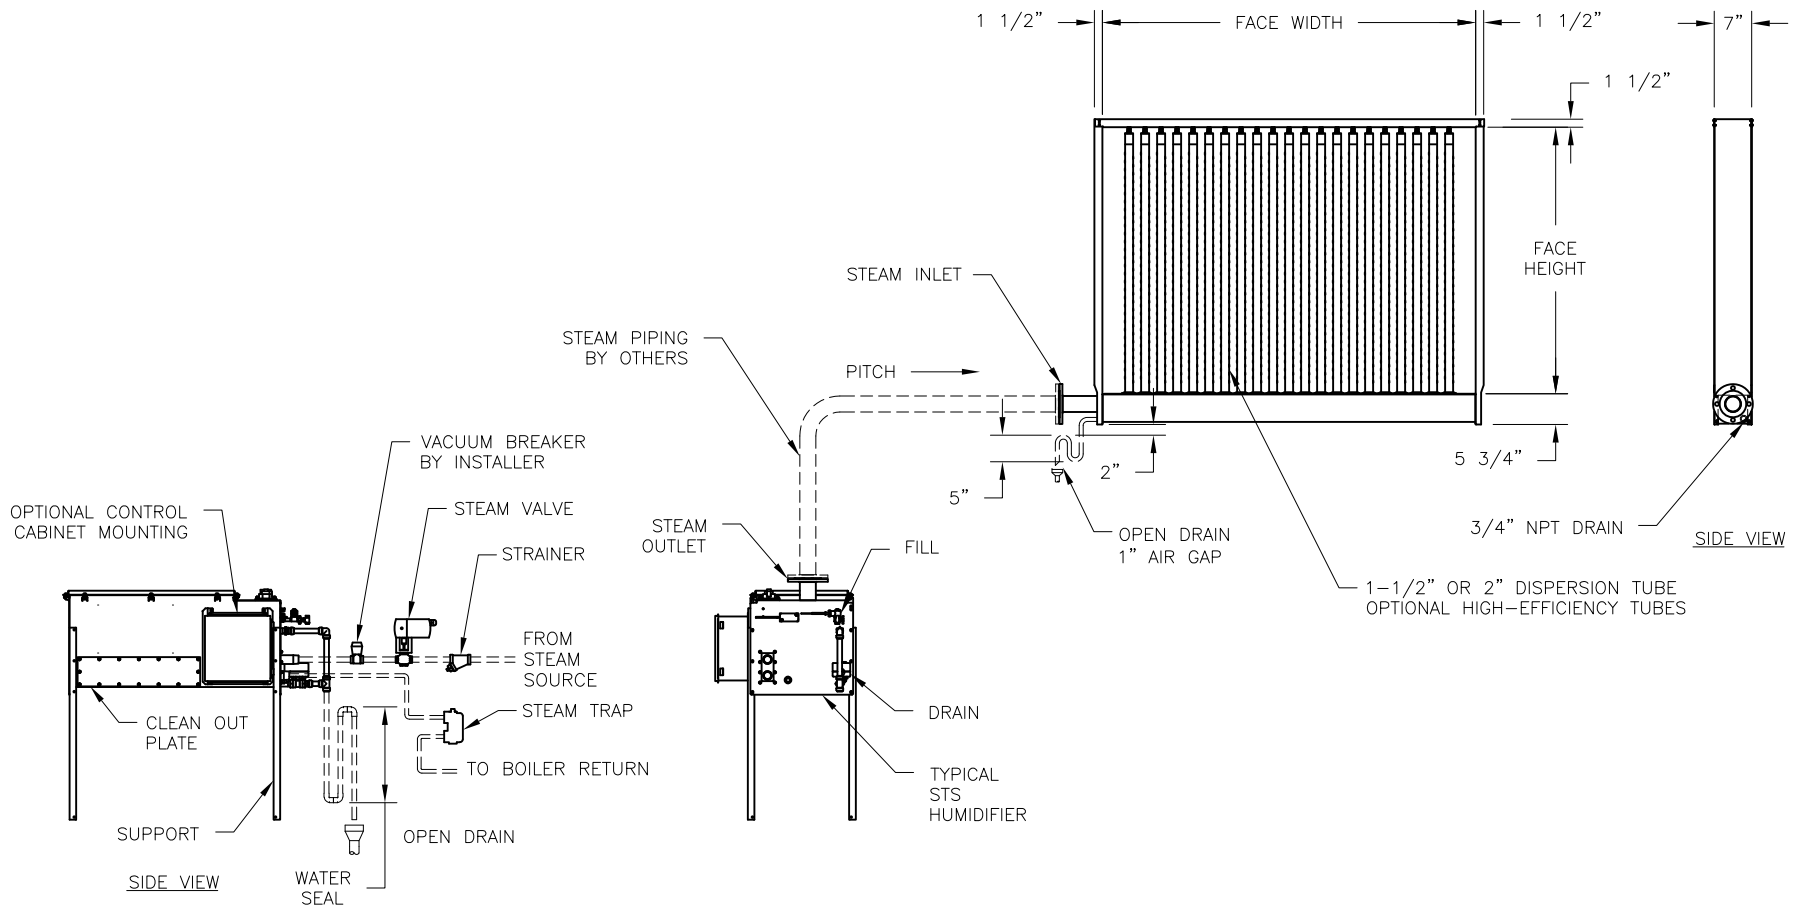

CONFIDENTIAL

DATE	REV	RECORD	DR
8/21	A	SUBMITTAL	JK

	STS WITH ULTRA-SORB MP	
	MAT'L:	
	SCALE: 1:36	P/N
	DATE: 8/17/21	GENERIC SUBMITTAL