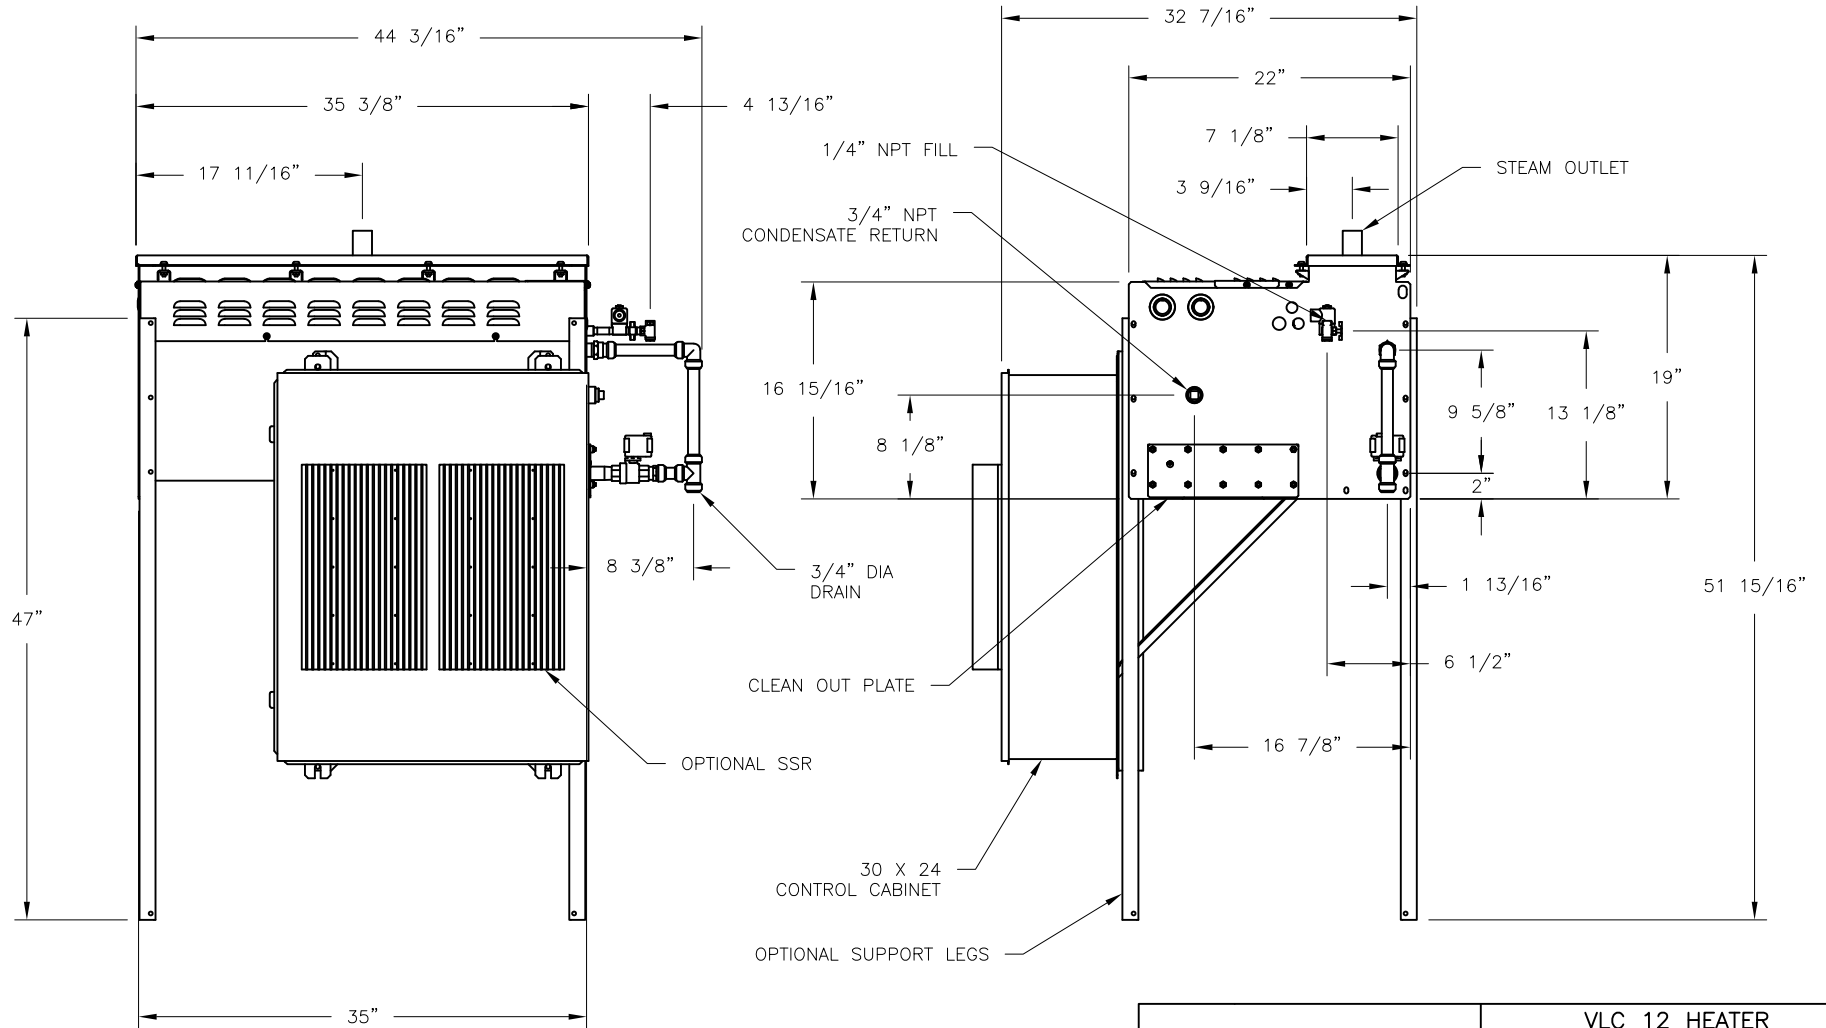

CONFIDENTIAL

DATE	REV	RECORD	DR
7/22	A	SUBMITTAL	JK

	VLC 12 HEATER X-LARGE CABINET	
	MAT'L:	
	SCALE: 1:15	P/N
	DRAWN BY: JK	GENERIC SUBMITTAL
DATE: 7/26/22		