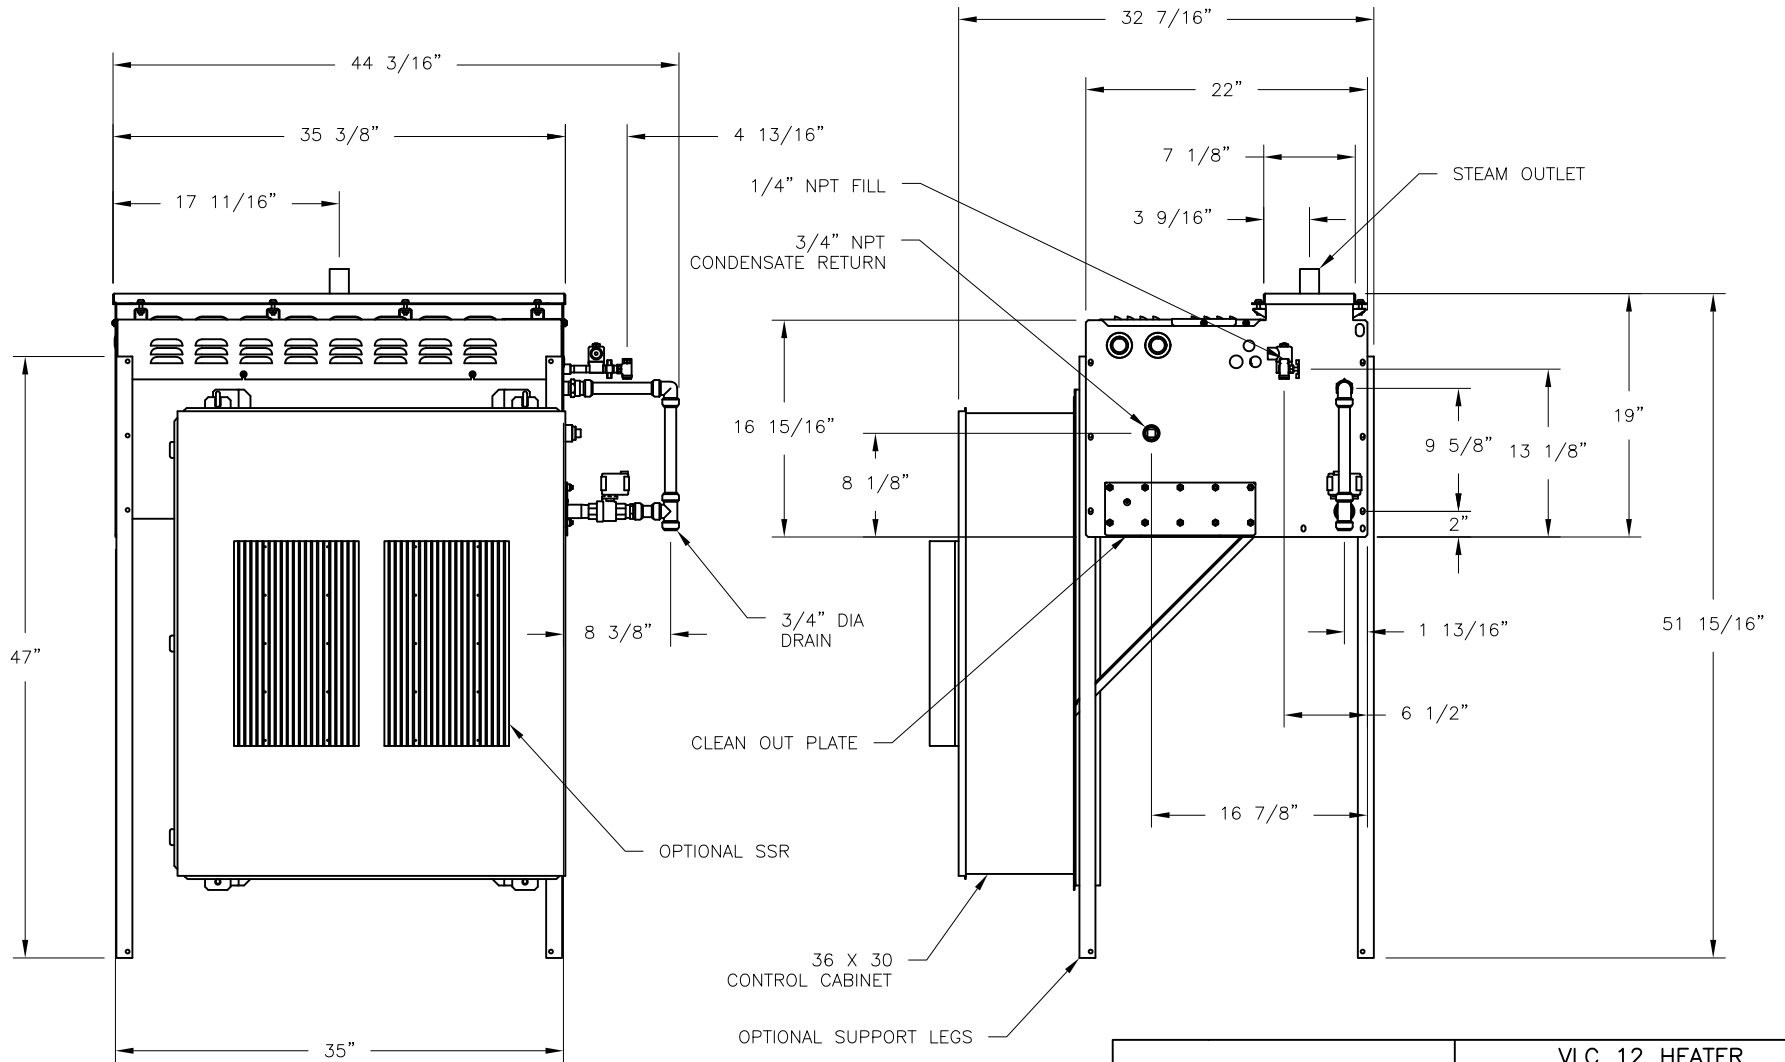

CONFIDENTIAL

DATE	REV	RECORD	DR
7/22	A	SUBMITTAL	JK

	VLC 12 HEATER XX-LARGE CABINET	
	MAT'L:	
	SCALE: 1:15	P/N
	DRAWN BY: JK	GENERIC SUBMITTAL
DATE: 7/26/22		