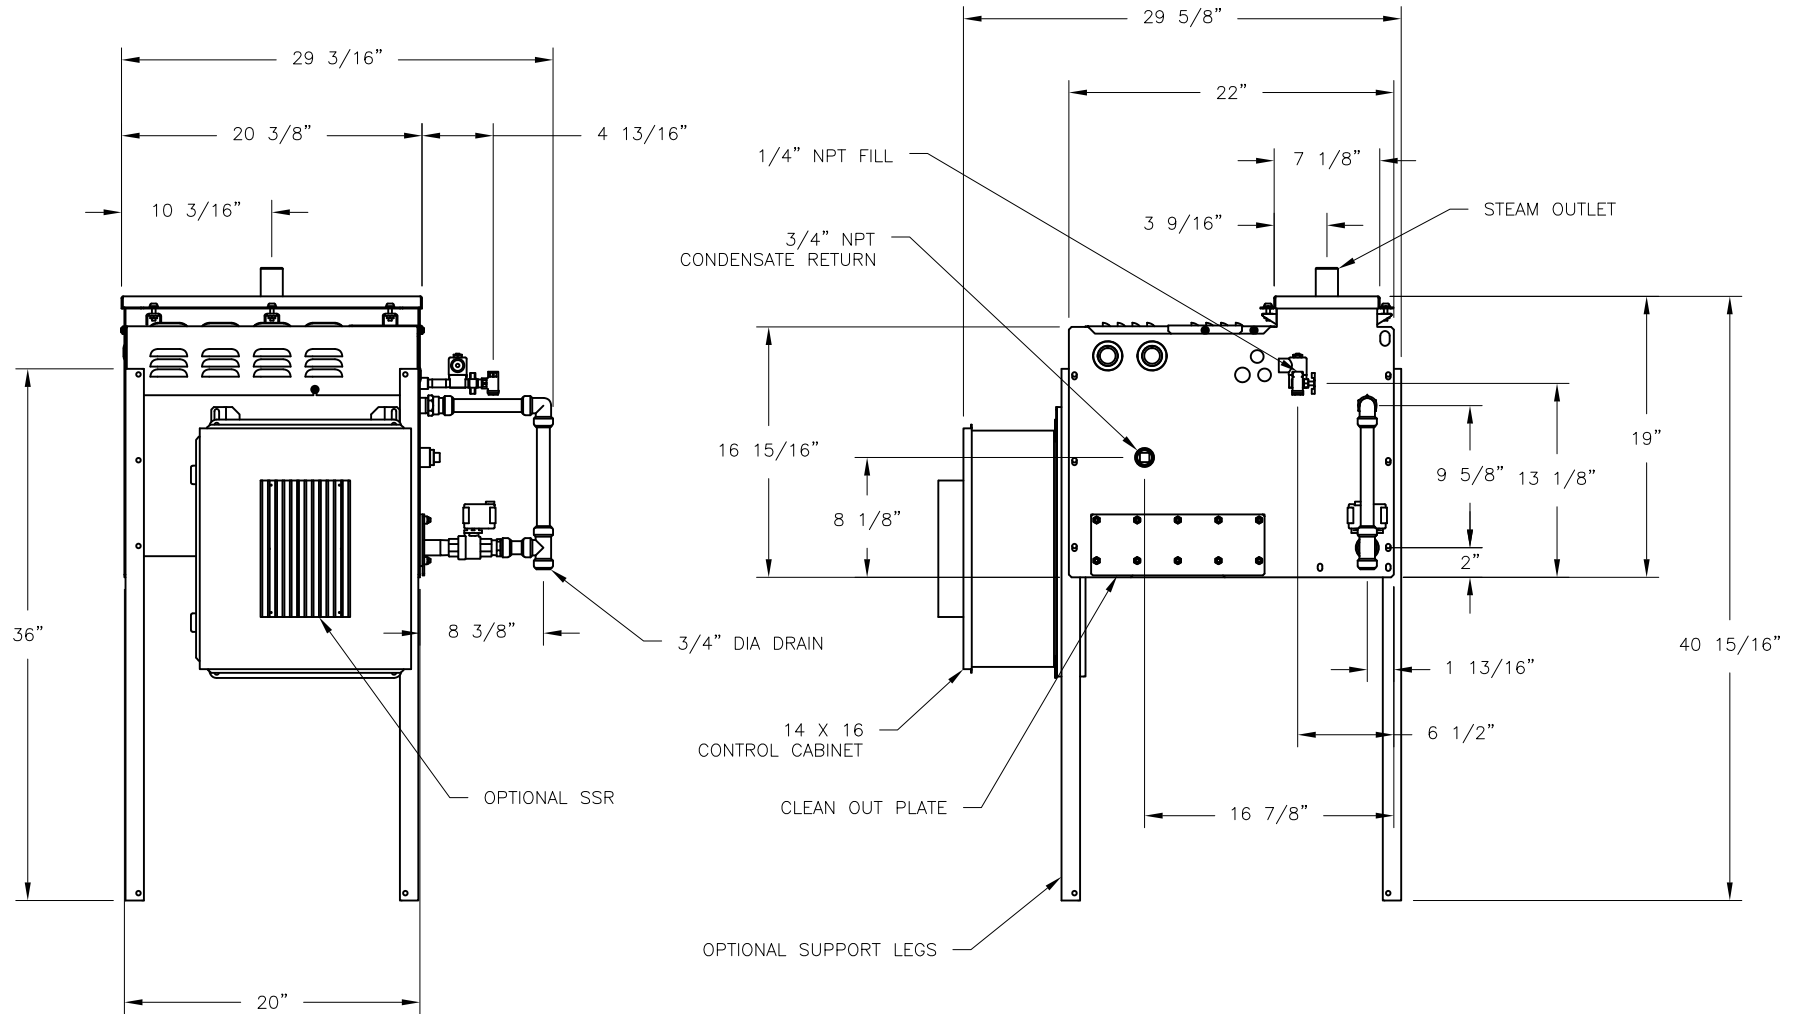

CONFIDENTIAL

DATE	REV	RECORD	DR
7/22	A	SUBMITTAL	JK

	VLC 6 HEATER SMALL CABINET	
	MAT'L:	
	SCALE: 1:13	P/N
	DRAWN BY: JK	GENERIC SUBMITTAL

DATE: 7/21/22