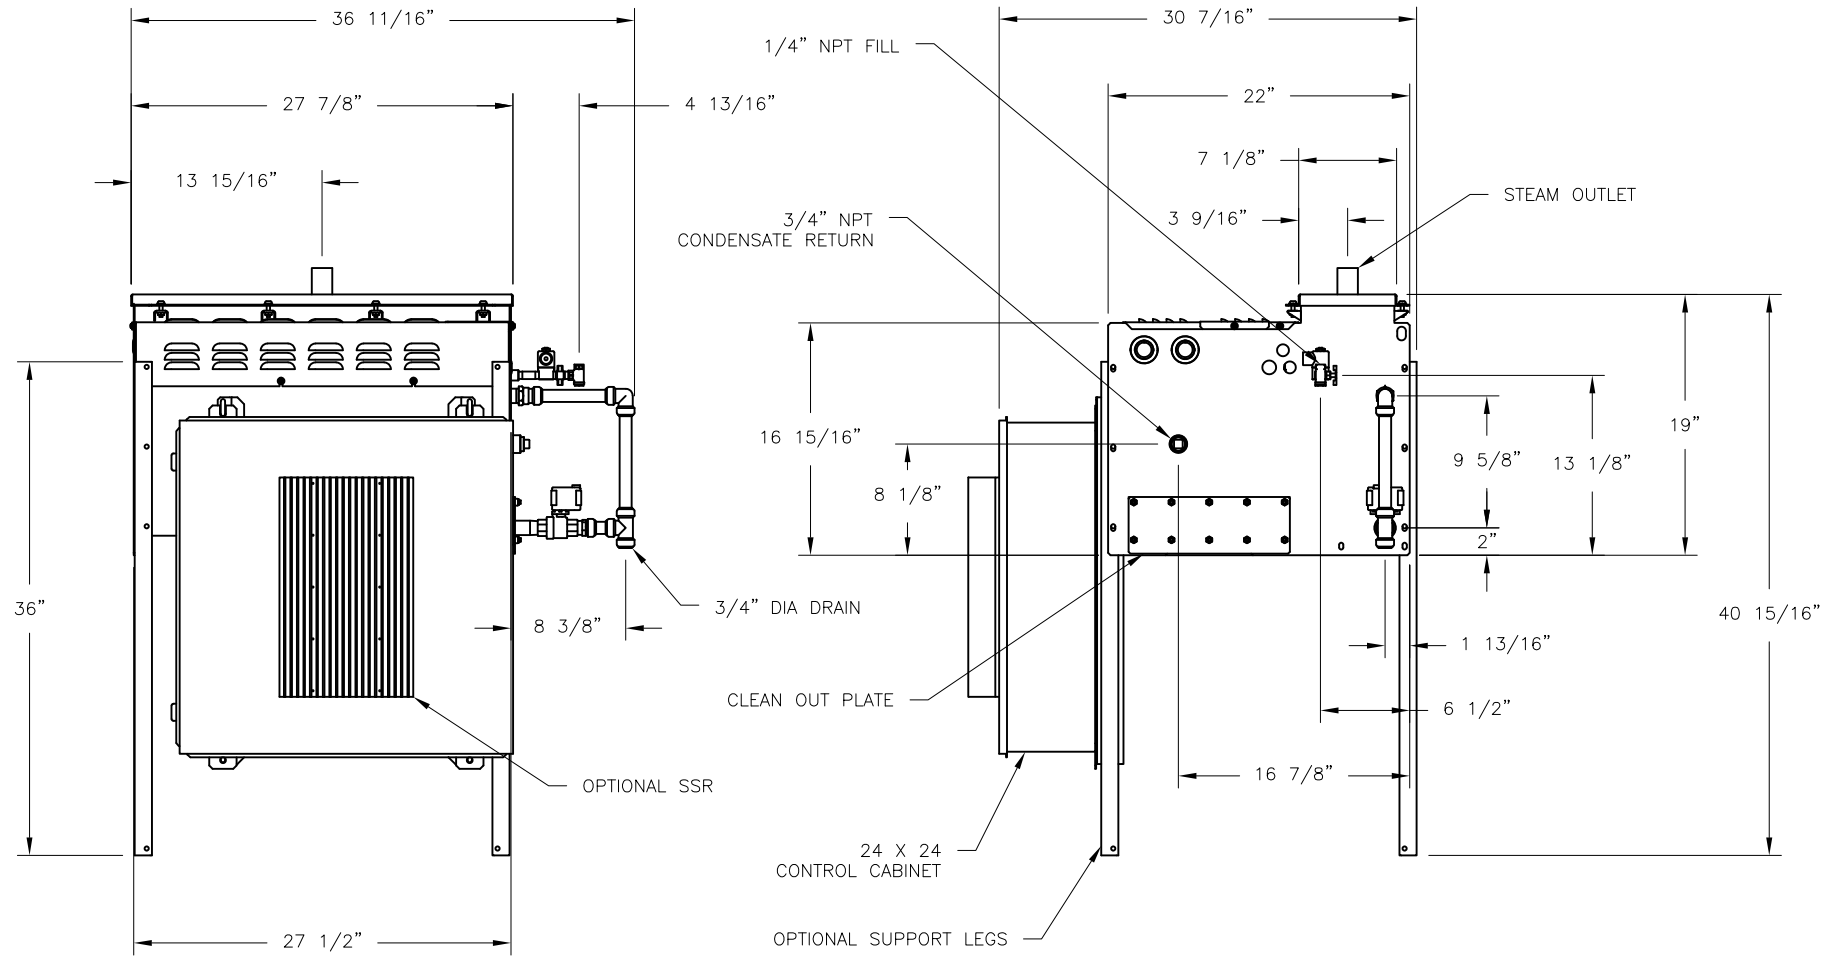

CONFIDENTIAL

DATE	REV	RECORD	DR
7/22	A	SUBMITTAL	JK

	VLC 9 HEATER LARGE CABINET	
	MAT'L:	
	SCALE: 1:14	P/N
	DRAWN BY: JK	GENERIC SUBMITTAL
	DATE: 7/21/22	