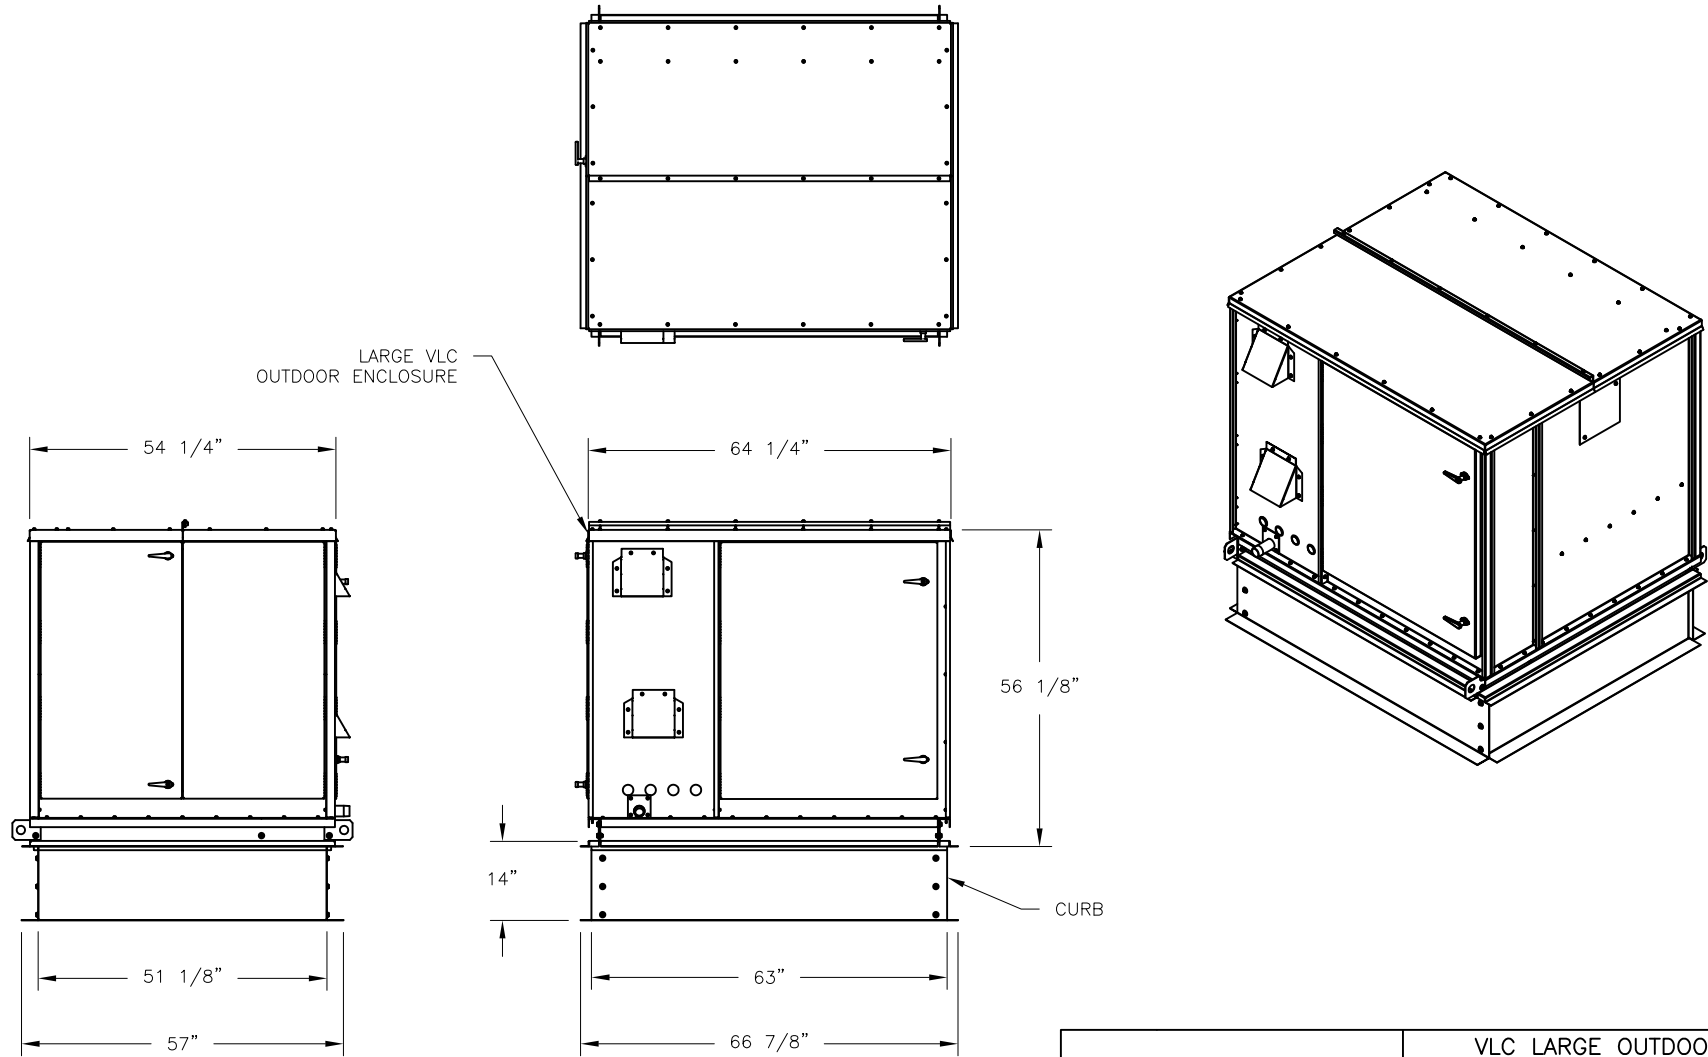

CONFIDENTIAL

DATE	REV	RECORD	DR
8/24	A	SUBMITTAL	JK

	VLC LARGE OUTDOOR ENCLOSURE 9-12HTR W/CURBS	
	MAT'L:	
	SCALE: 1:34	P/N
	DATE: 6/7/24	GENERIC SUBMITTAL