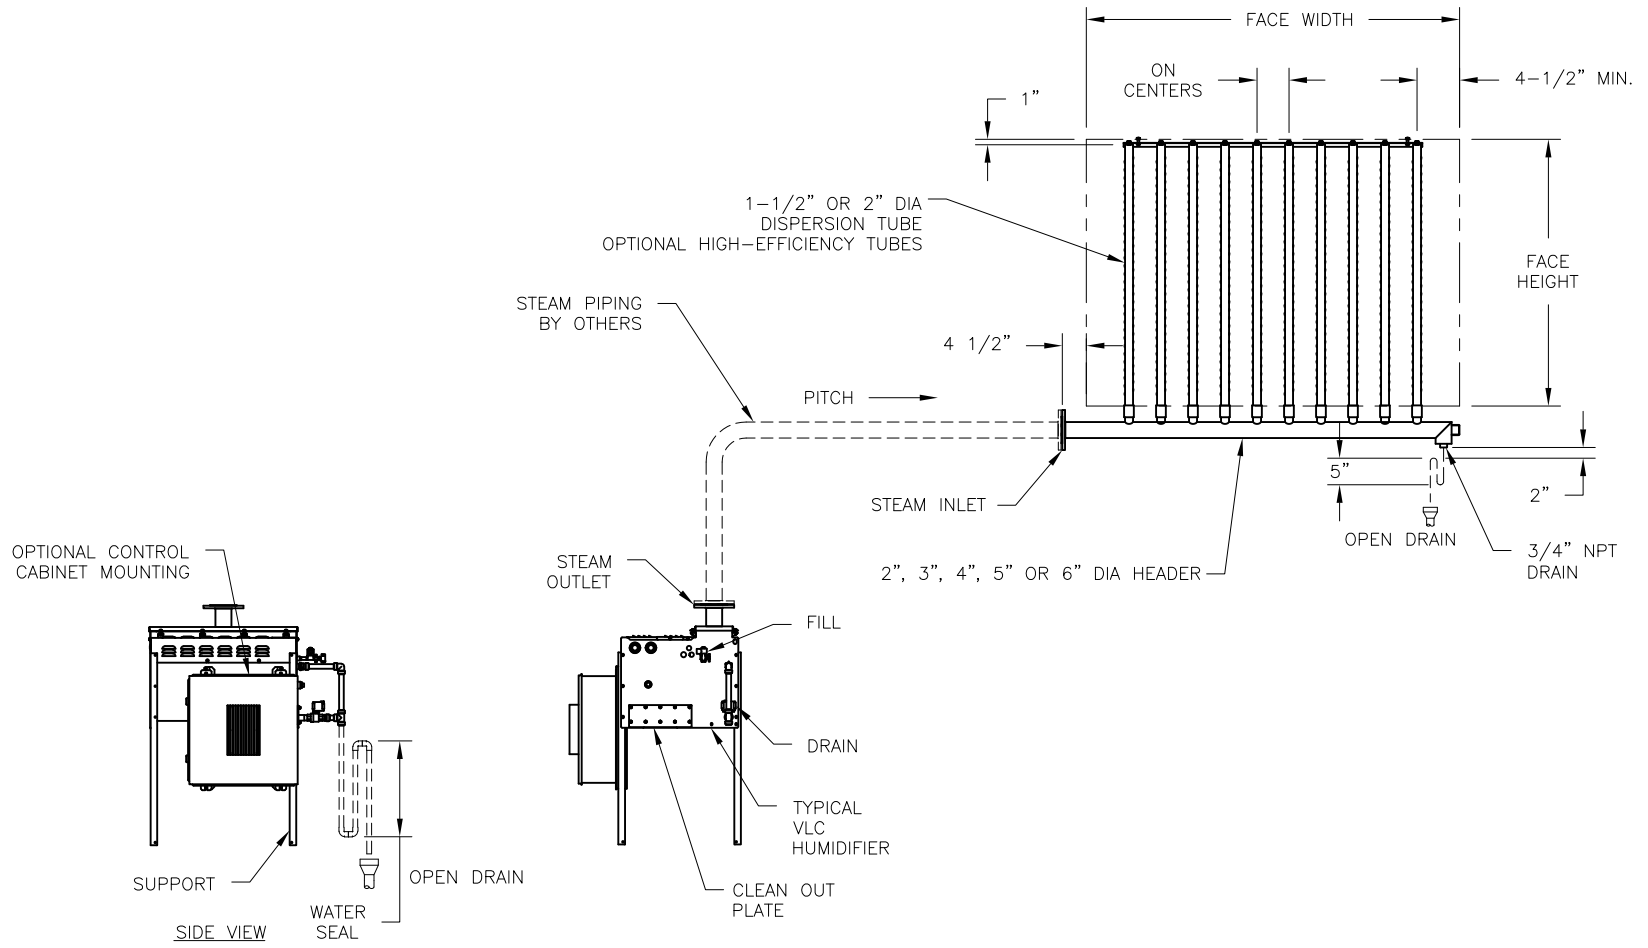

CONFIDENTIAL

DATE	REV	RECORD	DR
9/24	A	SUBMITTAL	JK

	VLC WITH RAPID-SORB	
	MAT'L:	
	SCALE: 1:36	P/N
DRAWN BY: JK	GENERIC SUBMITTAL	
DATE: 9/10/24		