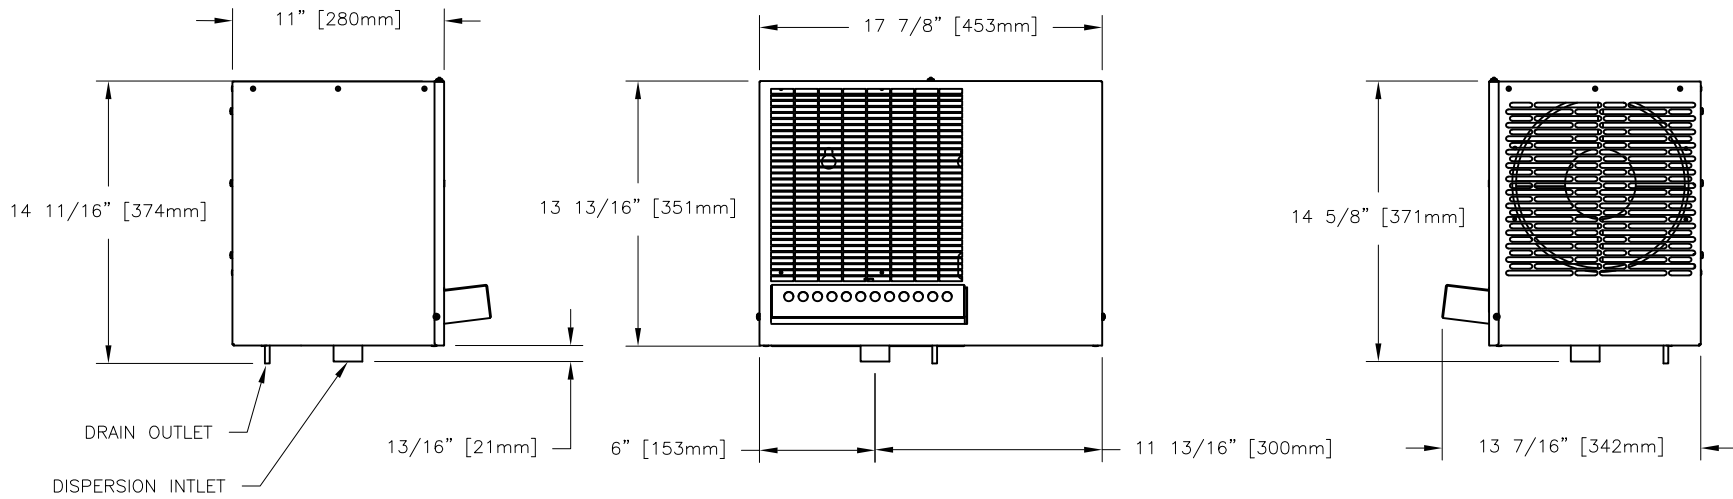

CONFIDENTIAL

DATE	REV	RECORD	DR
6/24	A	SUBMITTAL	AJK

	XT SERIES SDU-017E	
	MAT'L:	
	SCALE: 1:10	P/N
	DRAWN BY: AJK	GENERIC SUBMITTAL
	DATE: 6/4/24	