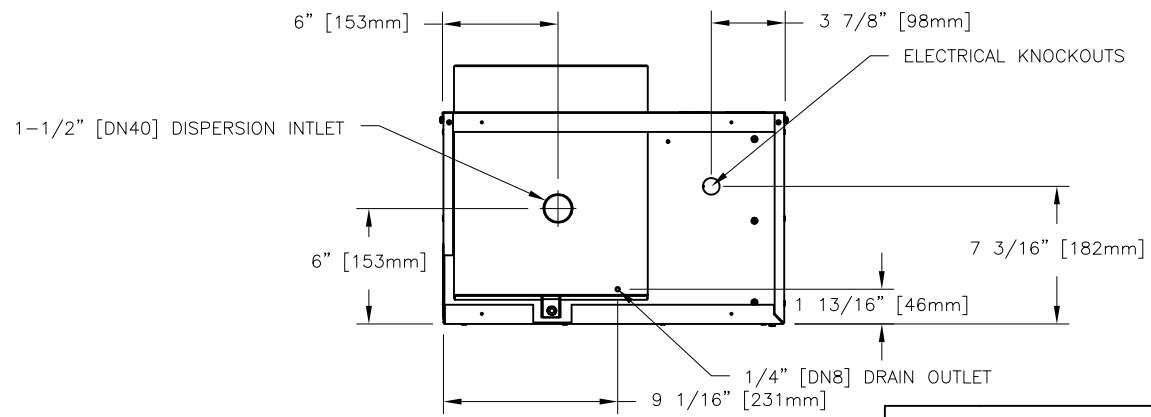

CONFIDENTIAL

DATE	REV	RECORD	DR
6/24	A	SUBMITTAL	AJK

	XT SERIES SDU-017E	
	MAT'L:	
	SCALE: 1:10	P/N
	DRAWN BY: AJK	GENERIC SUBMITTAL
	DATE: 6/4/24	