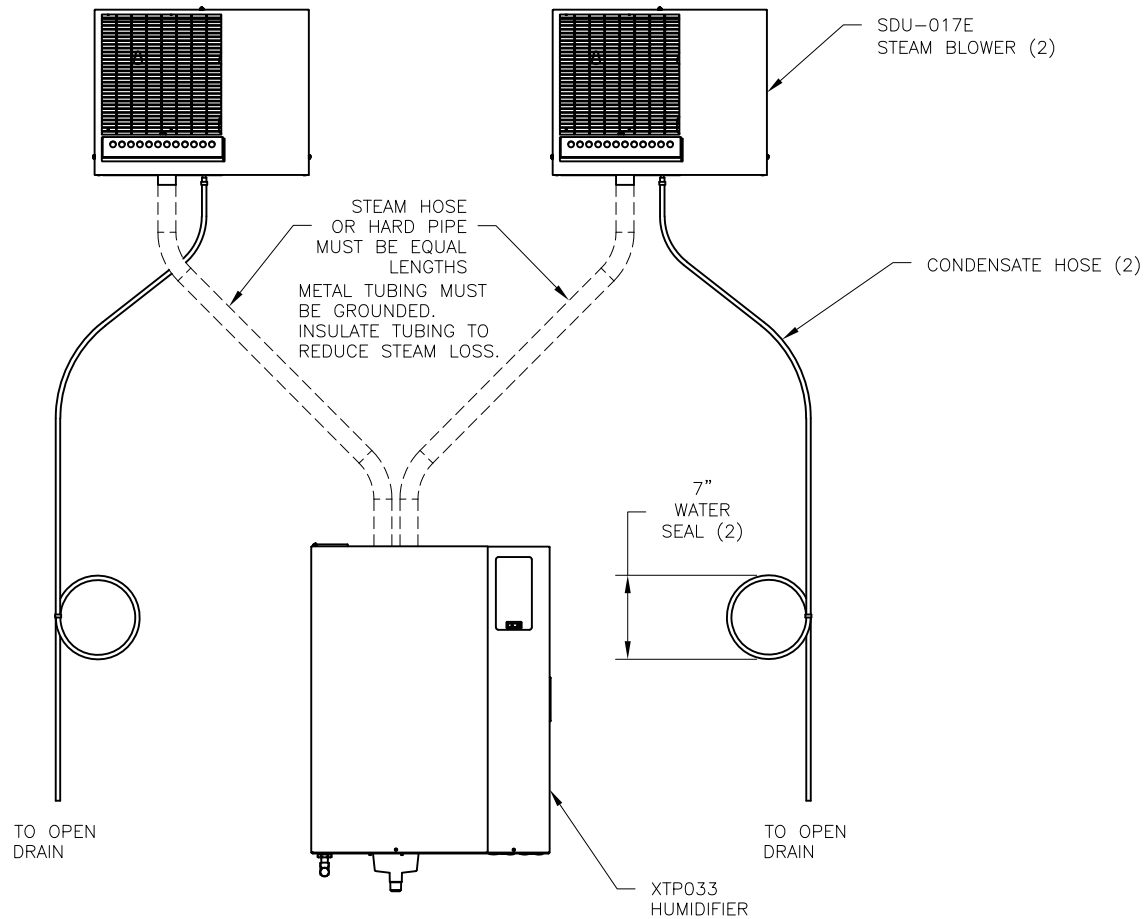

CONFIDENTIAL

DATE	REV	RECORD	DR
10/22	A	SUBMITTAL	JK

NOTE:

MAXIMUM RECOMMENDED DISTANCE BETWEEN HUMIDIFIER AND
XT STEAM BLOWER IS 10 FEET WHEN STEAM HOSE IS USED.

		XTP-033 WITH TWO SDU-017	
		MAT'L:	
SCALE:	1:16	P/N	
DRAWN BY:	JK		GENERIC SUBMITTAL
DATE:	10/18/22		