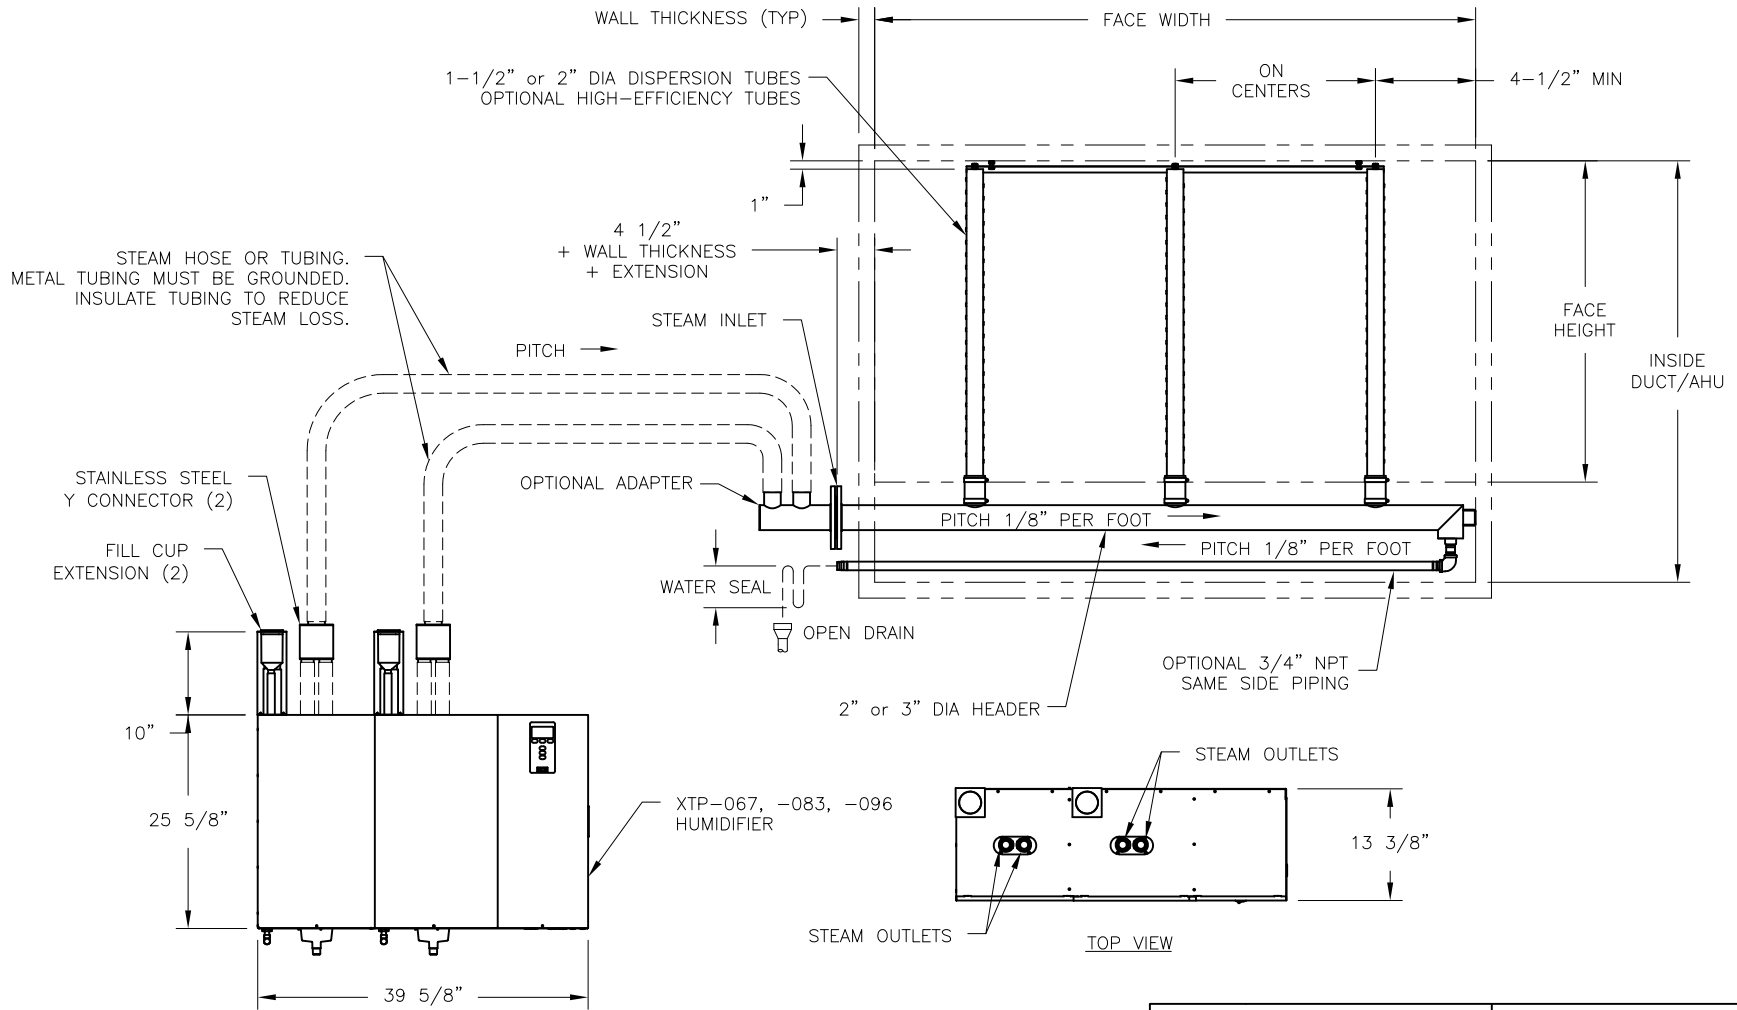

CONFIDENTIAL

DATE	REV	RECORD	DR
6/24	A	SUBMITTAL	JK

		XTP-067 -083 -096 WITH RS HEADER INSIDE	
		MAT'L:	P/N
SCALE:	1:23	DRAWN BY: JK	
DATE:	6/10/24	GENERIC SUBMITTAL	