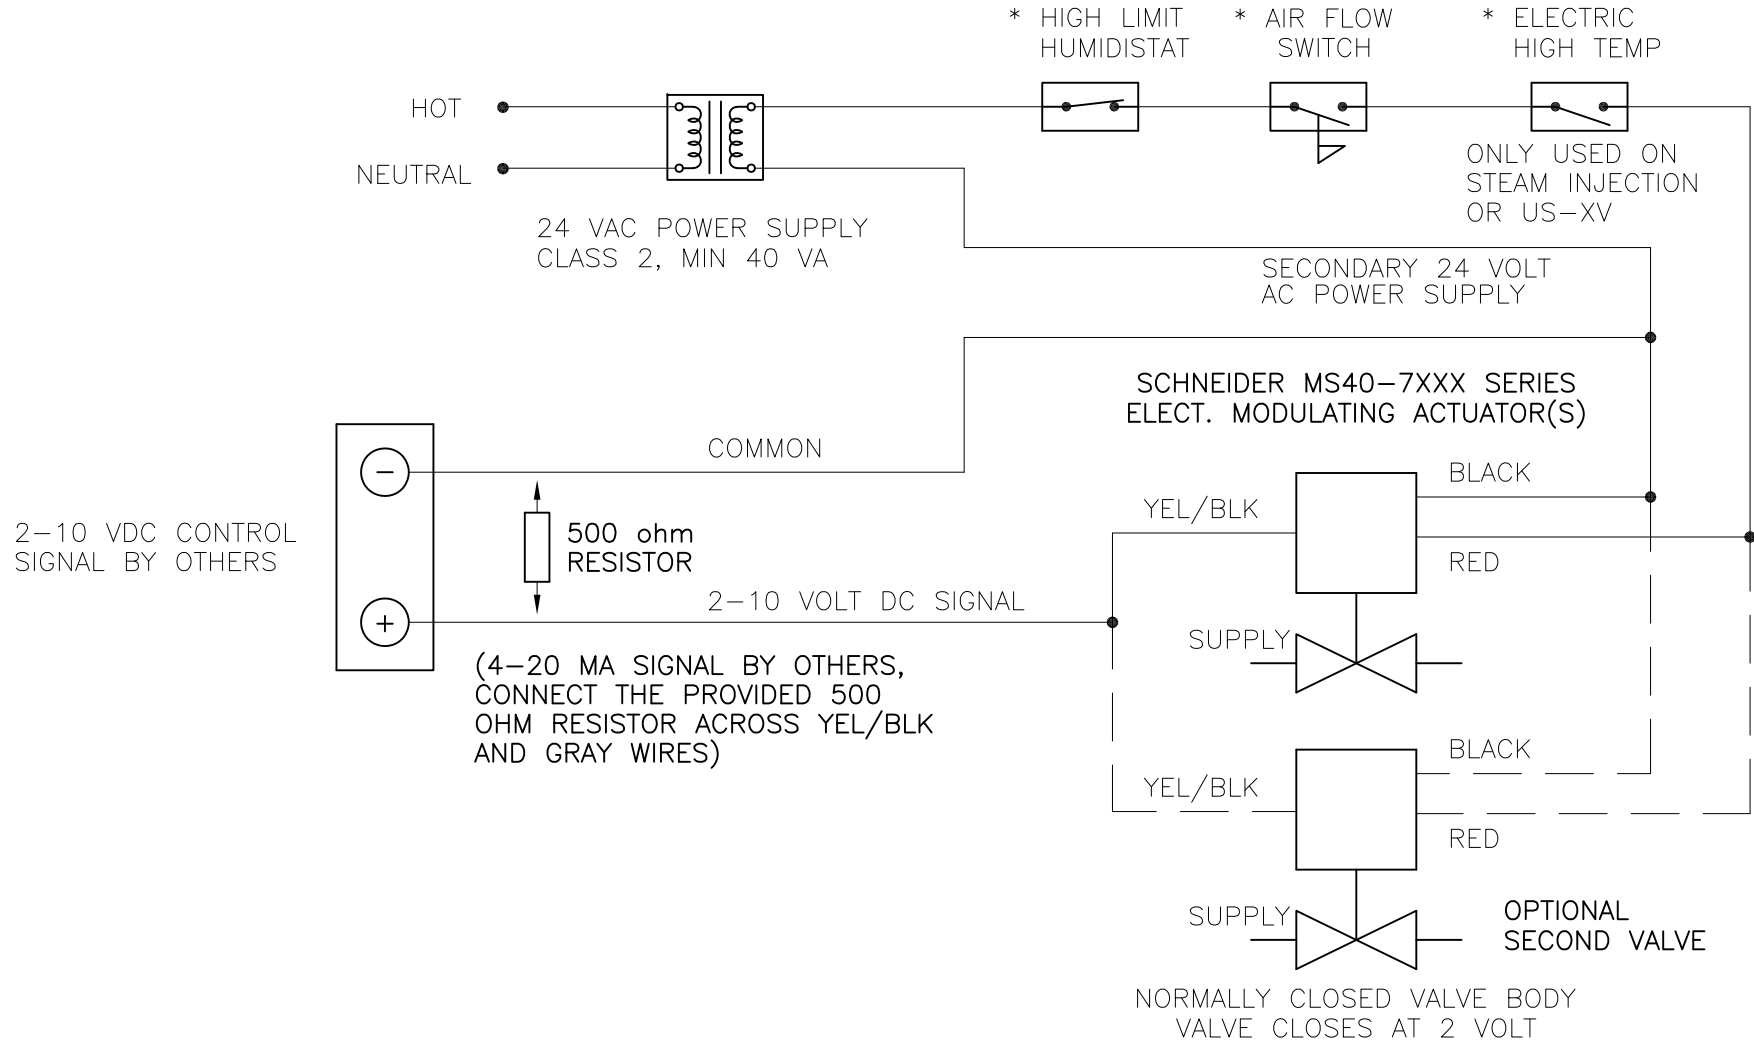

# SCHNEIDER MS40-7XXX SERIES VALVES W/2-10 VDC OR 4-20 MA BY OTHERS

DATE	REV	RECORD	DR
3/16	A	E.C.# 6427	JK
8/23	B	E.C.# 7179	JK

CONFIDENTIAL

\* OPTIONAL

		SCHNEIDER MS40-7XXX SERIES VALVE(S) W/2-10 VDC OR 4-20 MA BY OTHERS	
		MAT'L:	
SCALE:		P/N	VLV-109
DRAWN BY:	JK		
DATE:	3/15/16		