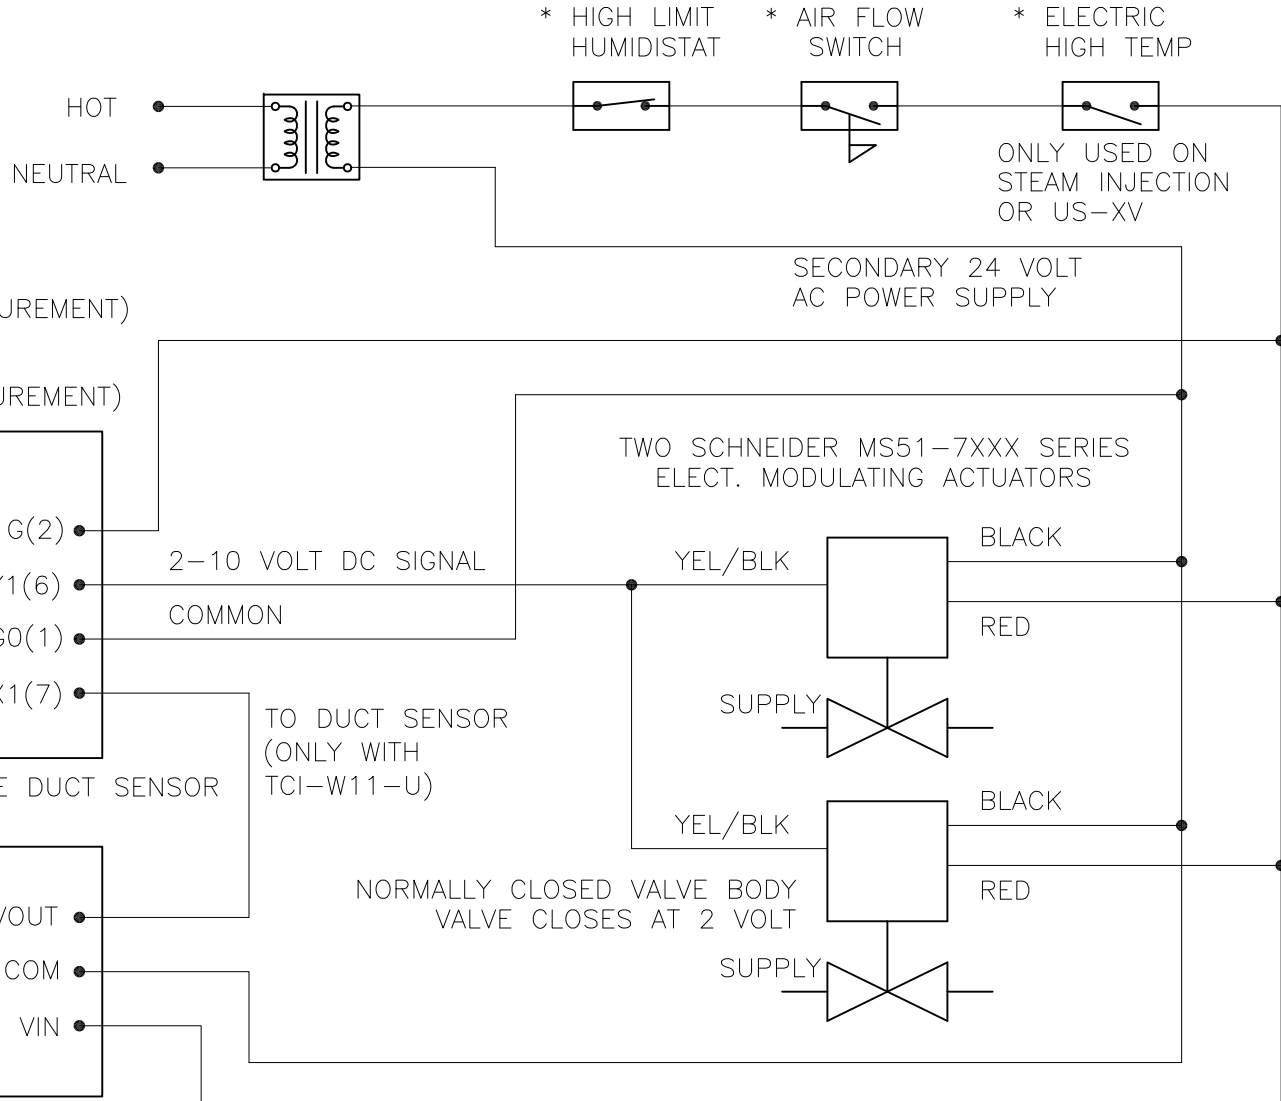

TWO SCHNEIDER MS51-7XXX SERIES VALVES W/TCI-W11-U-(H) HUMIDISTAT

DATE	REV	RECORD	DR
11/20	A	E.C.# 6933	JK
9/22	B	E.C.# 7110	JK

CONFIDENTIAL

* OPTIONAL

120 VOLT AC PRIMARY
CLASS 2 TRANSFORMER, TYPE AT72D1006
40 VA (BY DRI-STEEM)
#408700-001

REFER TO VLV-190

OBSOLETE		TWO SCHNEIDER MS51-7XXX SERIES VALVES W/TTCI-W11-U-(H) HUMIDISTAT	
MAT'L:		P/N	
SCALE:		VLV-195	
DRAWN BY:	JK		
DATE:	11/4/20		