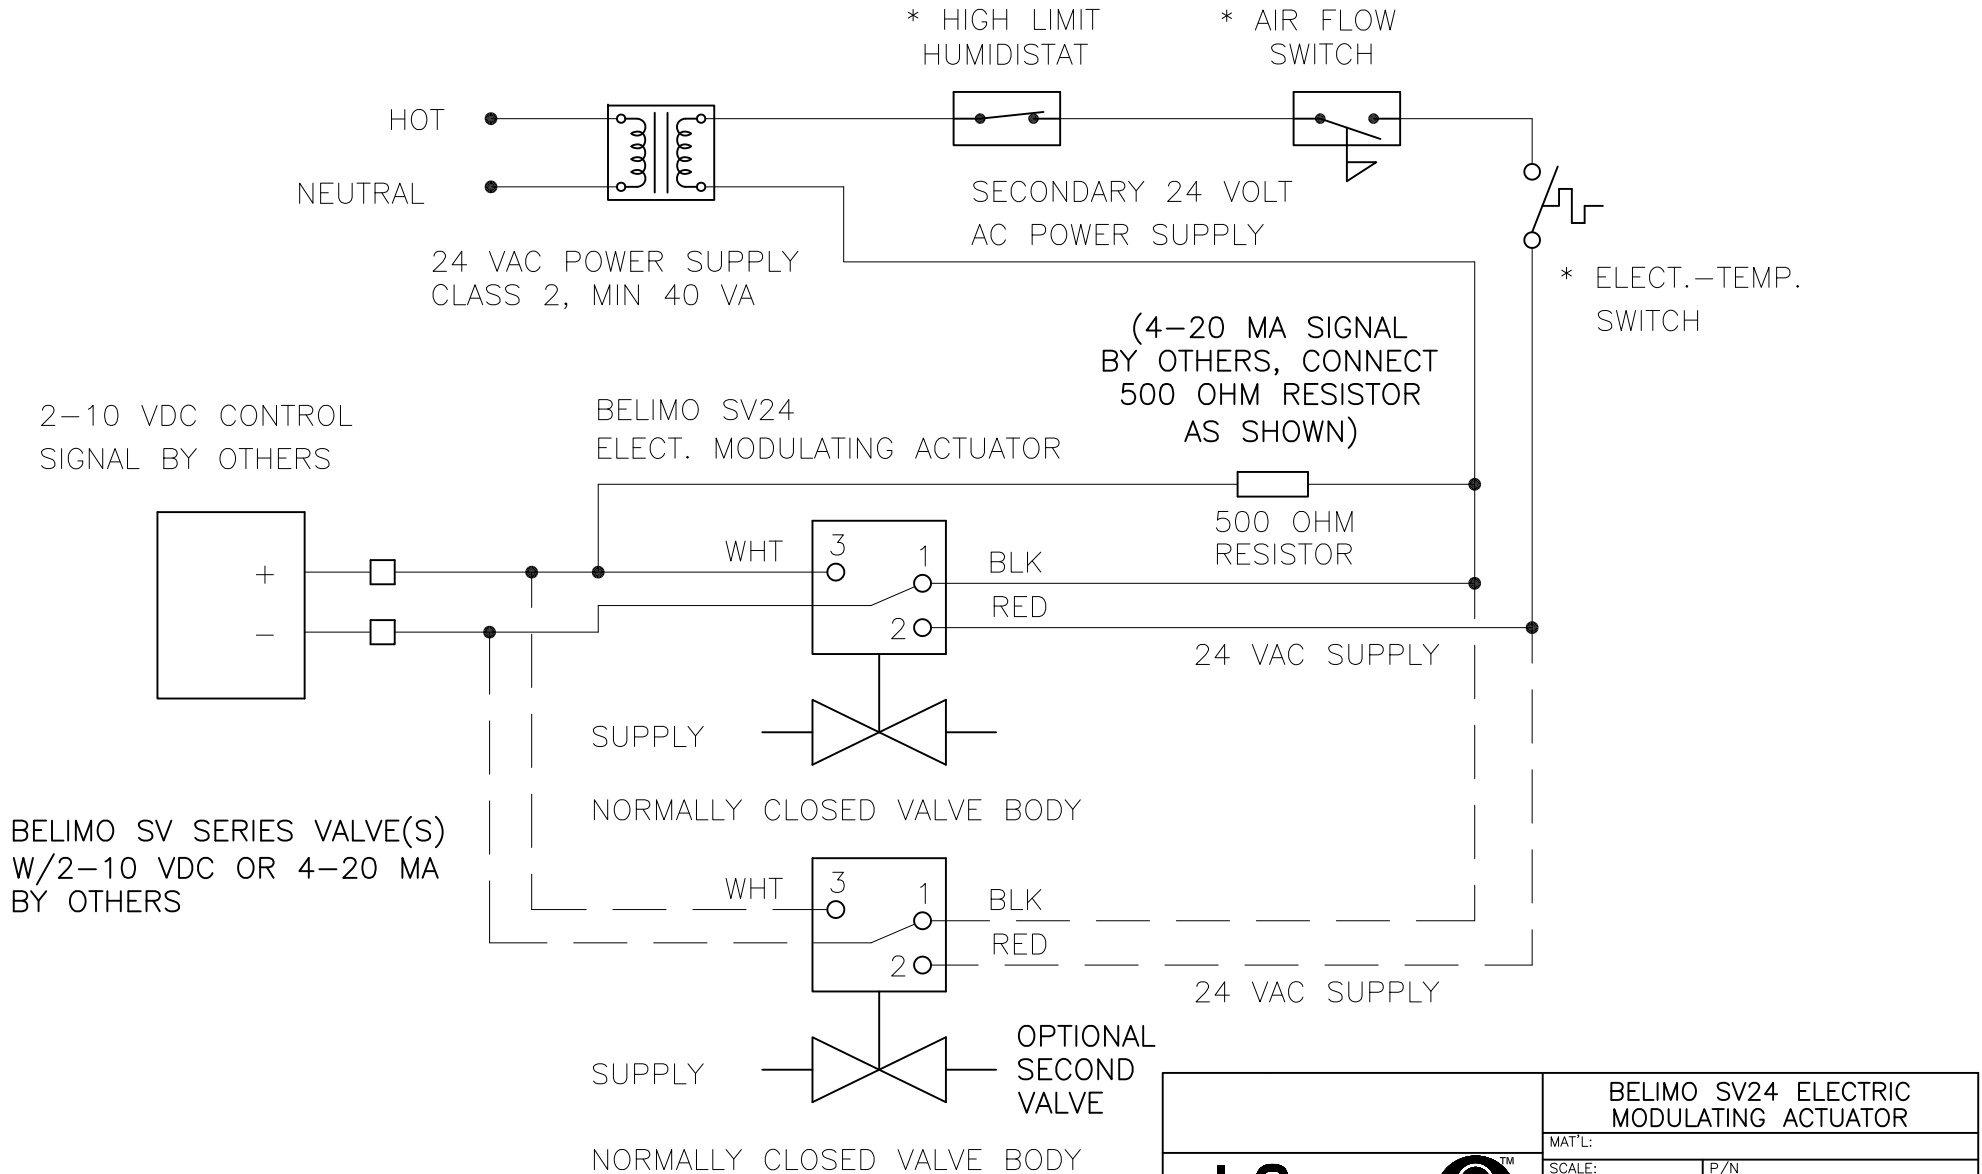

**CONFIDENTIAL**

\* OPTIONAL

DATE	REV	RECORD	DR
4/13	B	E.C.# 6053	JK
8/23	C	E.C.# 7179	JK

		BELIMO SV24 ELECTRIC MODULATING ACTUATOR	
		MAT'L:	
SCALE:		P/N	VLV-89
DRAWN BY:	JK		
DATE:	2/14/11		