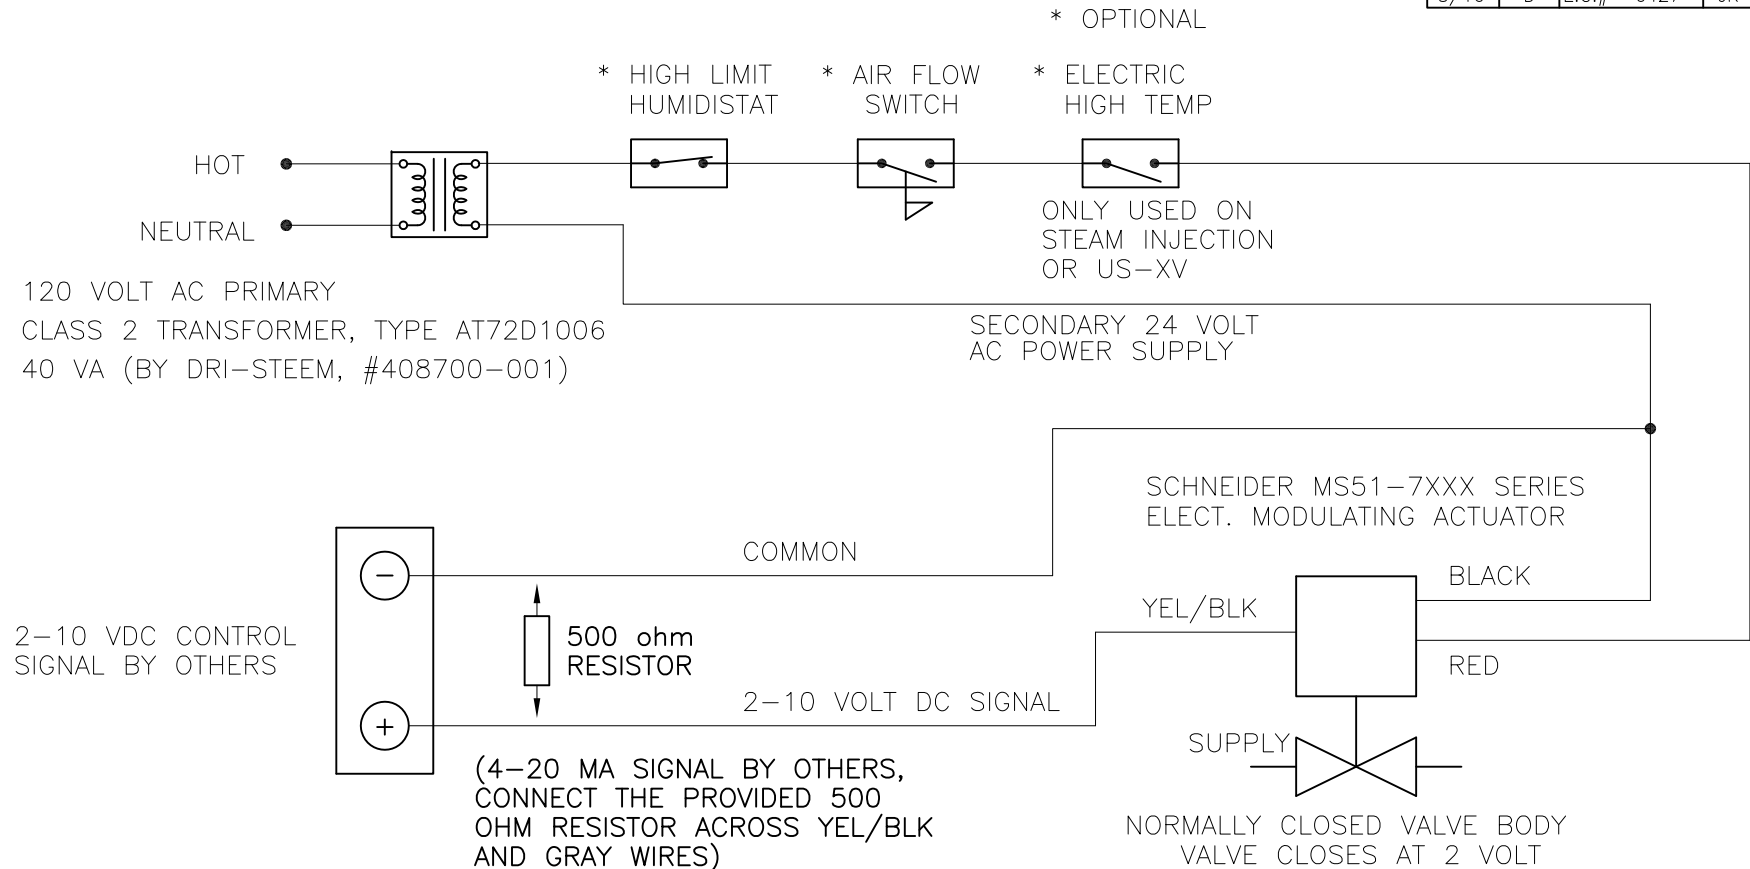

SCHNEIDER MS51-7XXX SERIES VALVE W/2-10 VDC OR 4-20 MA BY OTHERS

DATE	REV	RECORD	DR
5/11	B	E.C.# 5396	AJK
4/13	C	E.C.# 6053	JK
3/16	D	E.C.# 6427	JK

CONFIDENTIAL

		SCHEIDER MS51-7XXX SERIES VALVE W/2-10 VDC OR 4-20 MA BY OTHERS	
		MAT'L:	
SCALE:	P/N	VLV-94	
DRAWN BY: KROG			
DATE: 2/14/11			