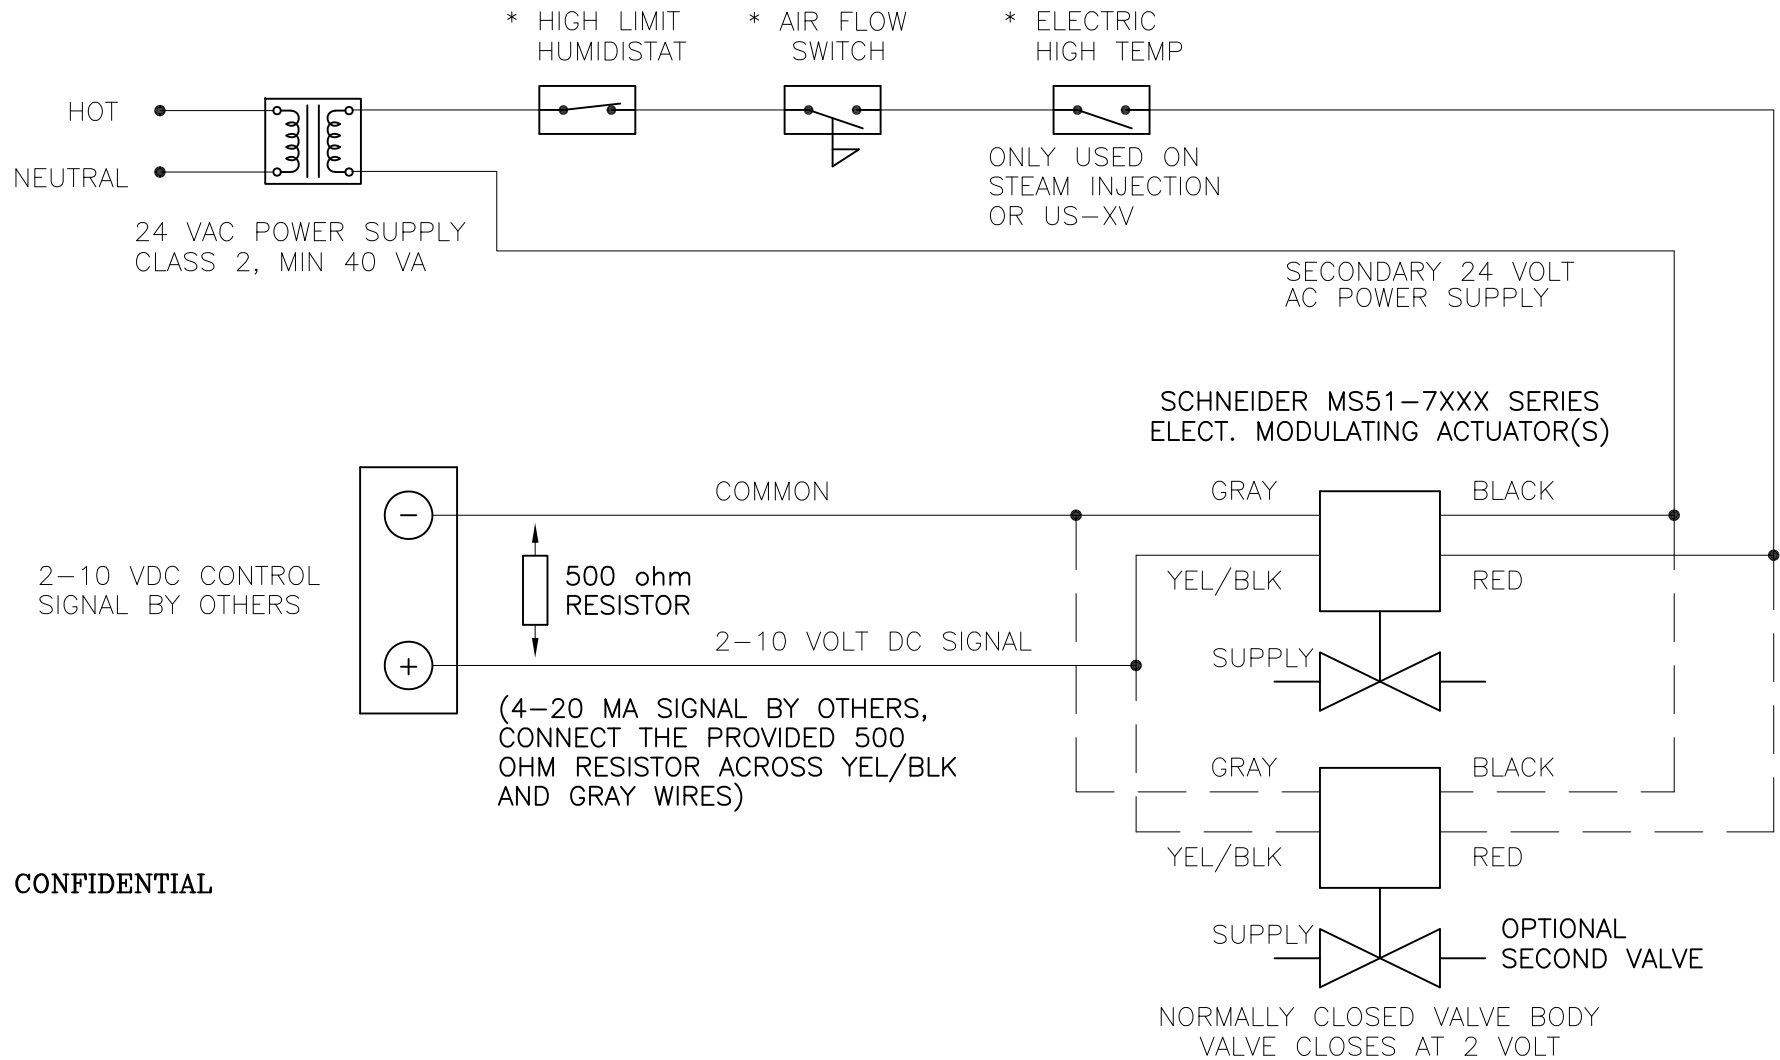

SCHNEIDER MS51-7XXX SERIES VALVES W/2-10 VDC OR 4-20 MA BY OTHERS

DATE	REV	RECORD	DR
4/13	C	E.C.# 6053	JK
3/16	D	E.C.# 6427	JK
8/23	E	E.C.# 7179	JK

* OPTIONAL

CONFIDENTIAL

		SCHNEIDER MS51-7XXX SERIES VALVE(S) W/2-10 VDC OR 4-20 MA BY OTHERS	
		MAT'L:	P/N
SCALE:	DATE:	VLV-96	
DRAWN BY: KROG	DATE: 2/14/11		