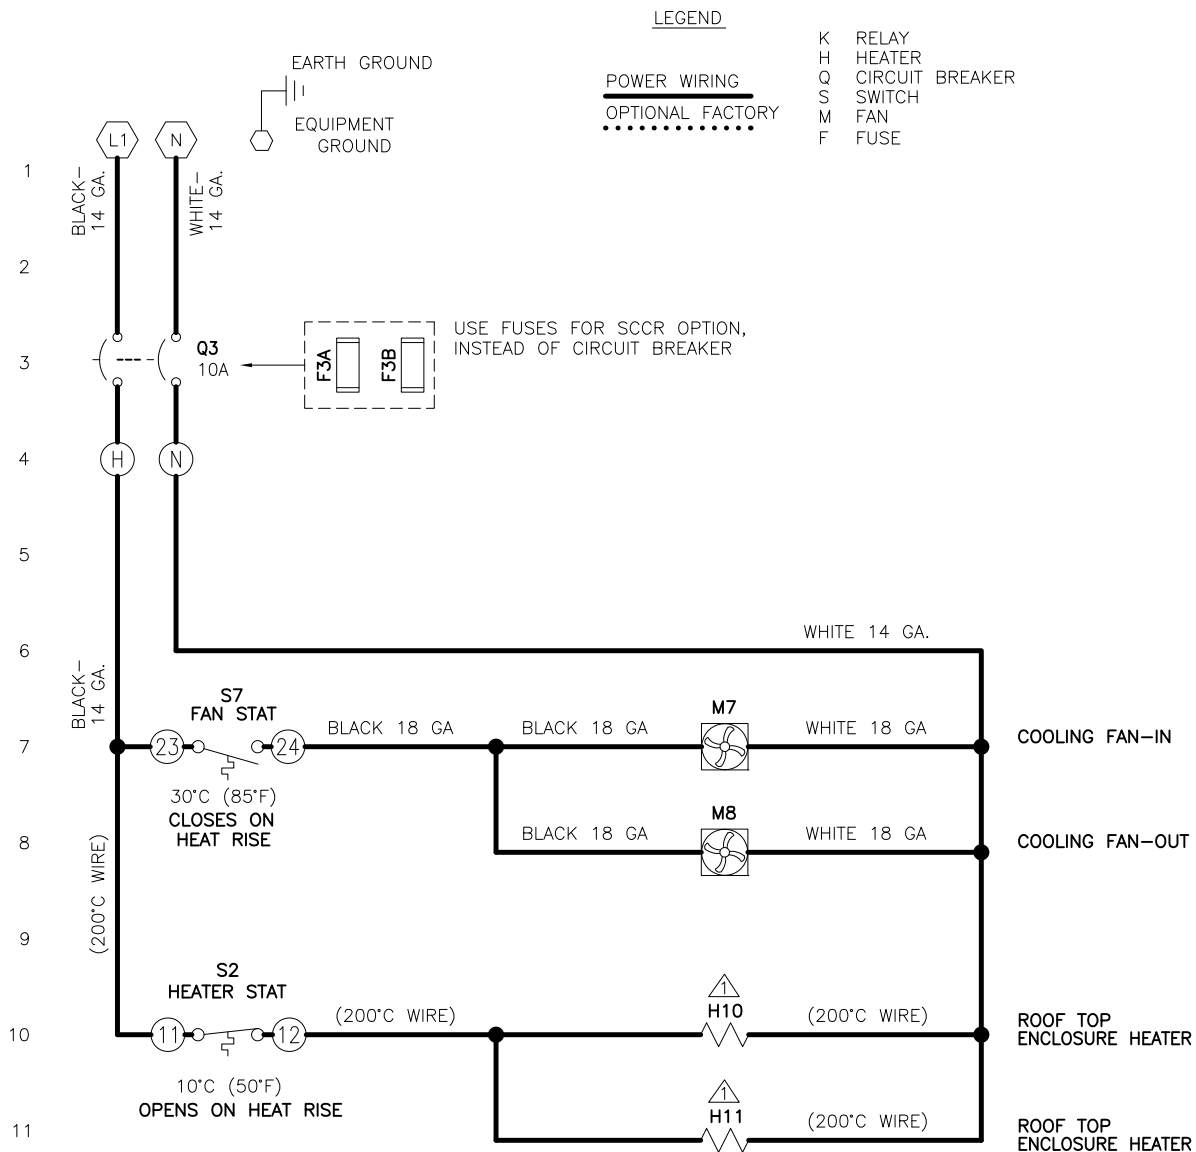

DATE	REV	RECORD	DR
7/21	C	E.C.# 7004	JK
11/23	D	E.C.# 7211	JK
7/24	E	E.C.# 7296	JK

RTS RX OUTDOOR ENCLOSURE WIRING DIAGRAM

NOTES:

1. USE UNINSULATED RING TERMINALS FOR TERMINATIONS AT HEATER LUGS.
2. ALL WIRING IS 14 GAUGE UNLESS NOTED OTHERWISE.

RTS RX OUTDOOR ENCLOSURE WIRING DIAGRAM	
MAT'L:	
SCALE:	P/N
DRAWN BY: JK	RTS-RX-OE-1
DATE: 10/21/20	