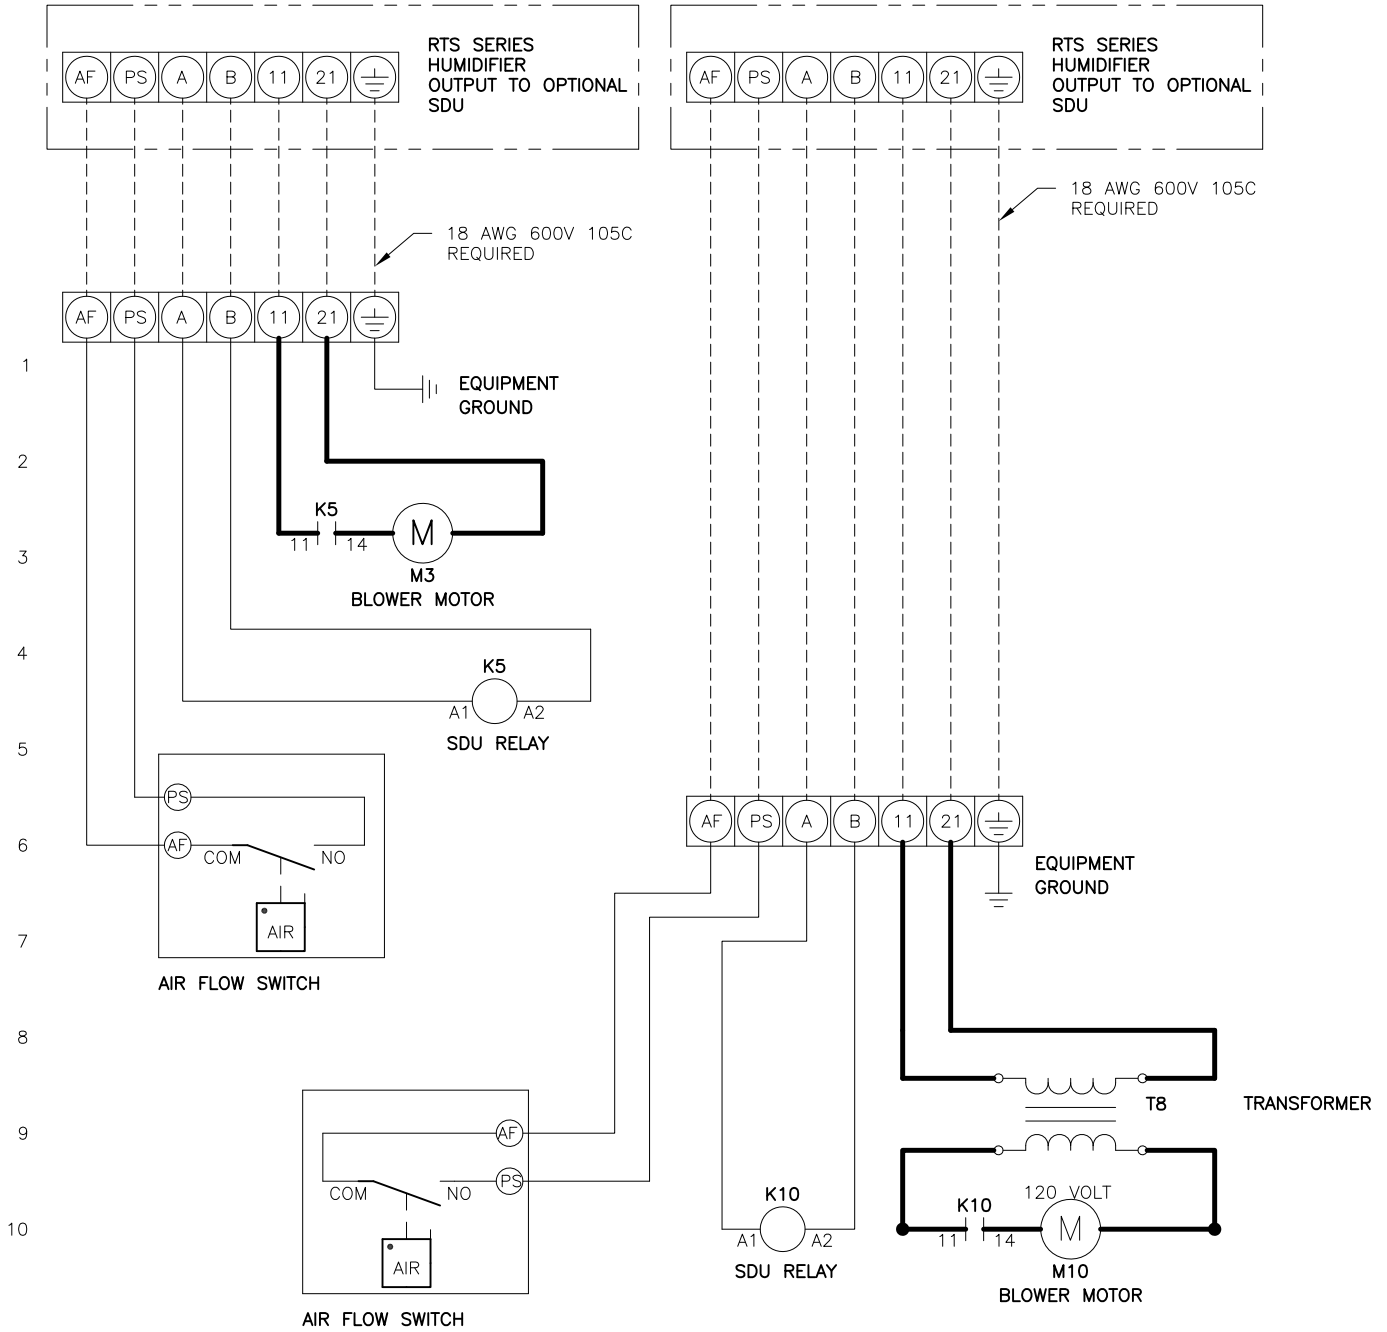

MODEL RTS SDU

DATE	REV	RECORD	DR
7/21	D	E.C.# 7004	JK
9/21	E	E.C.# 7013	JK
7/23	F	E.C.# 7181	AJK

CONFIDENTIAL

120 VOLT

208/230/240/277/400/480/600 VOLT

NOTE

REFER TO SDU ELECTRICAL DATA SHEET.

LEGEND

 HIGH VOLTAGE WIRING
 CONTROL CIRCUIT
 FIELD WIRING

K RELAY/CONTACTOR
 T TRANSFORMER
 S SWITCH
 M MOTOR
 J JUMPER
 Q CIRCUIT BREAKERS

		MODEL RTS SDU WIRING DIAGRAM	
		MAT'L:	P/N
SCALE:	JK	RTS-VL-3	
DATE:	6/4/21		