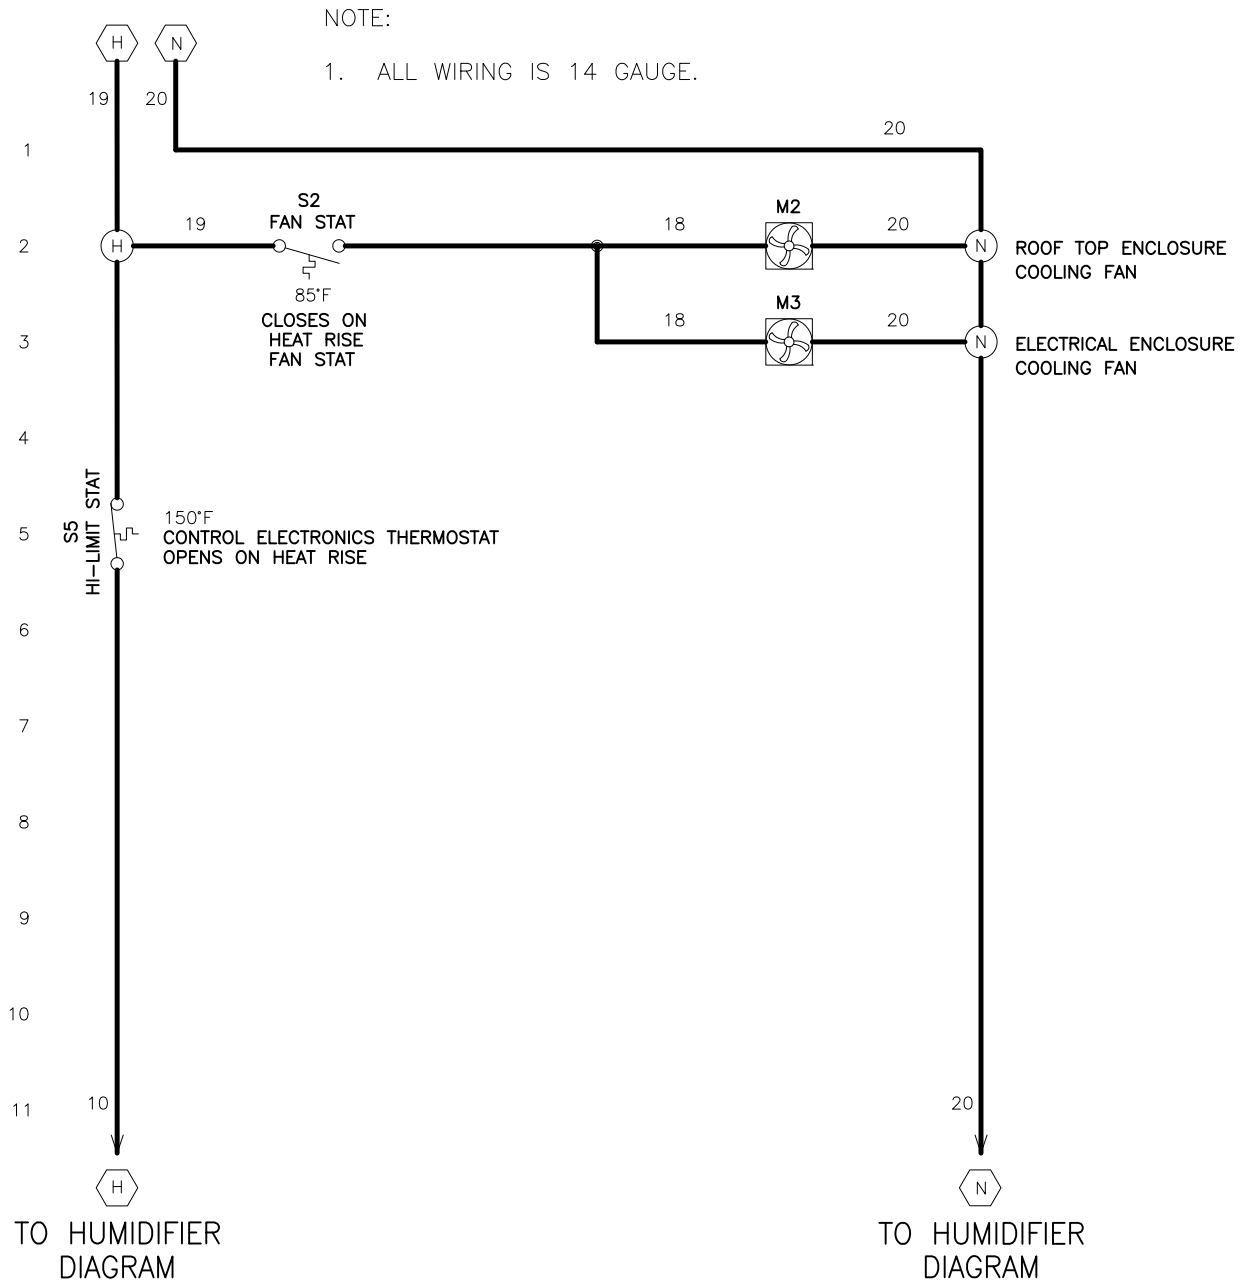

DATE	REV	RECORD	DR
5/15	A	E.C.# 6396	JK

STS[®] WITH VL OUTDOOR ENCLOSURE W/O HEATERS WIRING DIAGRAM

LEGEND

POWER WIRING

- K RELAY
- H HEATER
- Q CIRCUIT BREAKER
- S SWITCH
- M FAN

		STS WITH VL OUTDOOR ENCLOSURE WITHOUT HEATERS WIRING DIAGRAM	
		MAT'L:	
SCALE:		P/N	
DRAWN BY: JK		STS-VL-8	
DATE: 5/21/15			