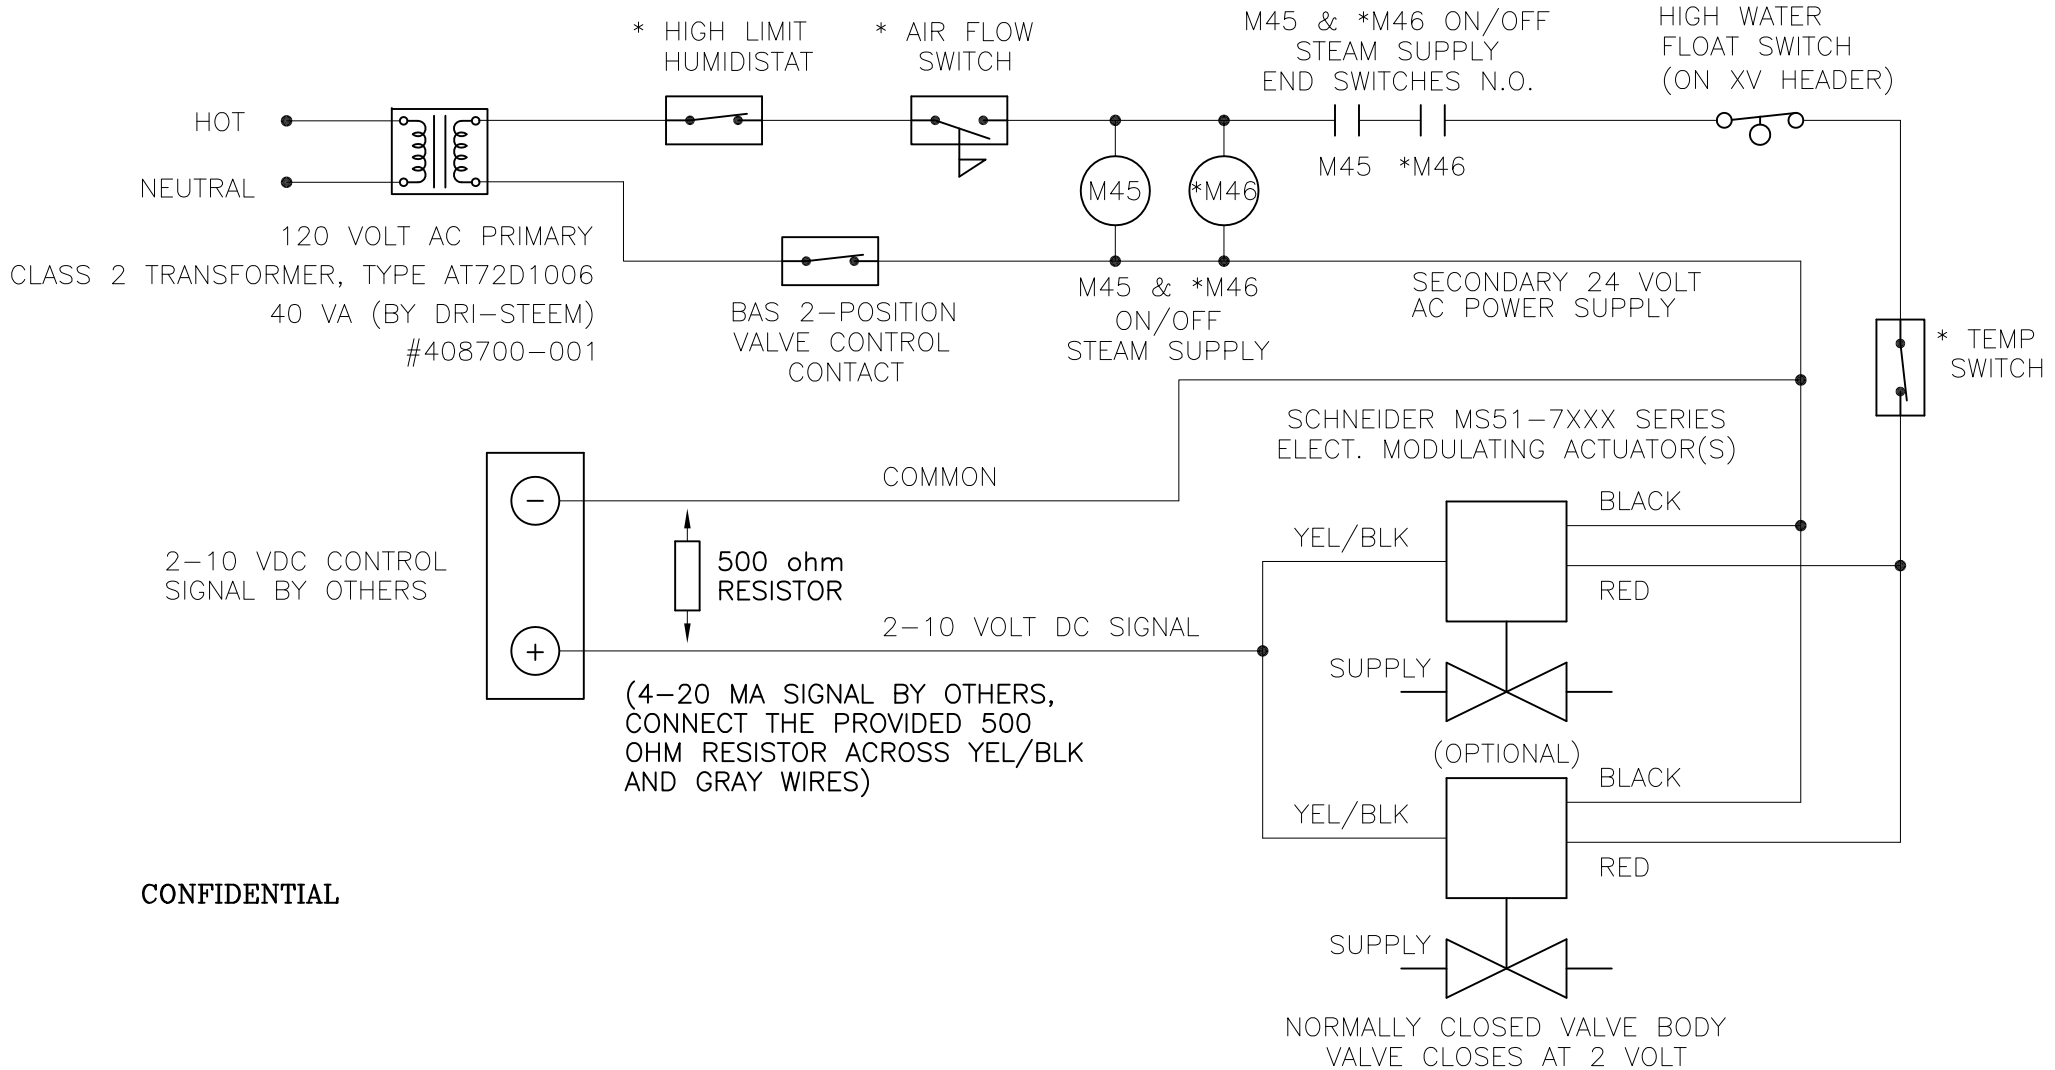

SCHNEIDER MS51-7XXX SERIES VALVE(S) W/2-10 VDC OR 4-20 MA BY OTHERS

DATE	REV	RECORD	DR
2/16	A	E.C.# 6427	JK
3/17	B	E.C.# 6532	AJK

* OPTIONAL

CONFIDENTIAL

		TWO SCHNEIDER MS51-7XXX SERIES VALVES W/2-10 VDC OR 4-20 MA BY OTHERS	
		MAT'L:	P/N
SCALE:	JK	XV-BAS-1	
DRAWN BY:	JK		
DATE:	11/9/15		