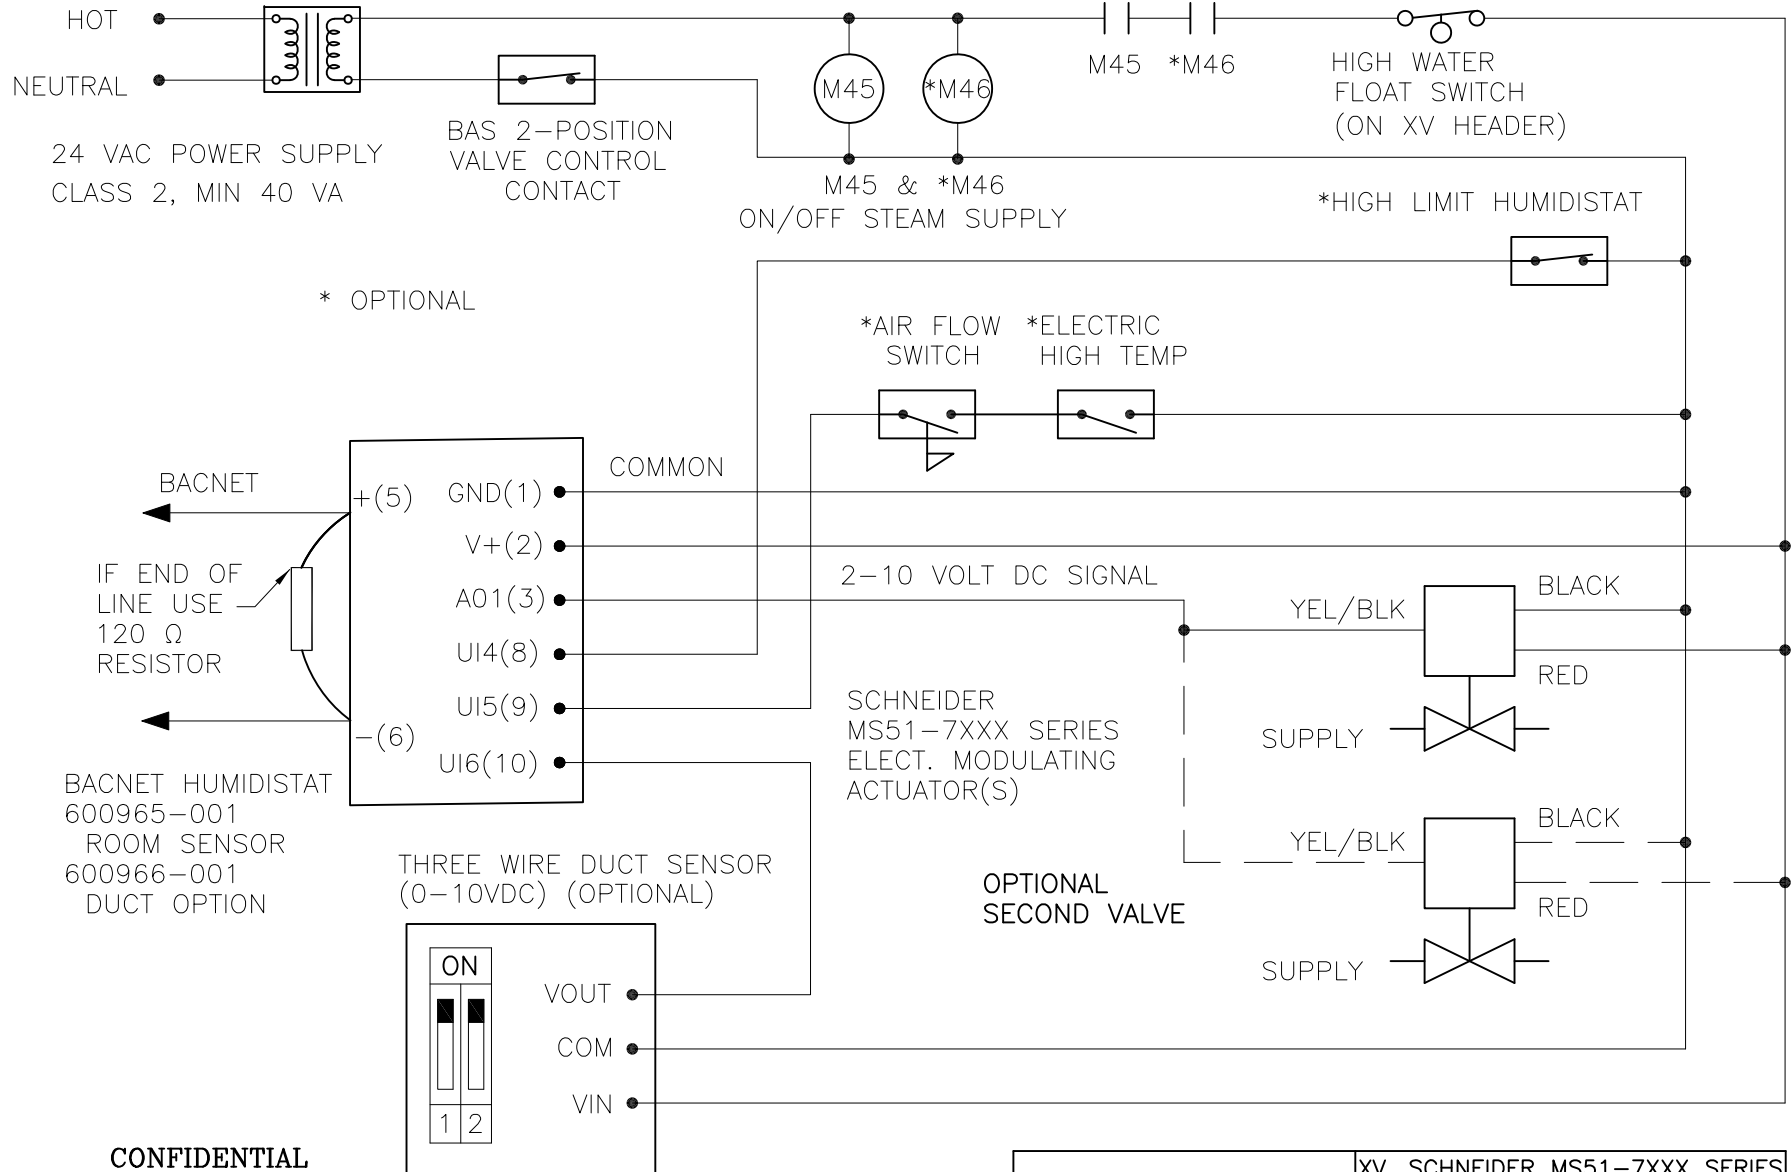

XV SCHNEIDER MS51-7XXX SERIES VALVE W/BACNET HUMIDISTAT CONTROLLER

M45 & *M46 ON/OFF
STEAM SUPPLY
END SWITCHES N.O.

| DATE | REV | RECORD | DR |
|-------|-----|-----------|----|
| 10/22 | A | PROTOTYPE | JK |

CONFIDENTIAL

| | |
|-------------------------------------------------------------------|----------|
| XV, SCHNEIDER MS51-7XXX SERIES VALVE(S) W/BACNET HUMIDISTAT | |
| MAT'L: | |
| SCALE: | P/N |
| DRAWN BY: JK | XV-BAS-2 |
| DATE: 10/17/22 | |