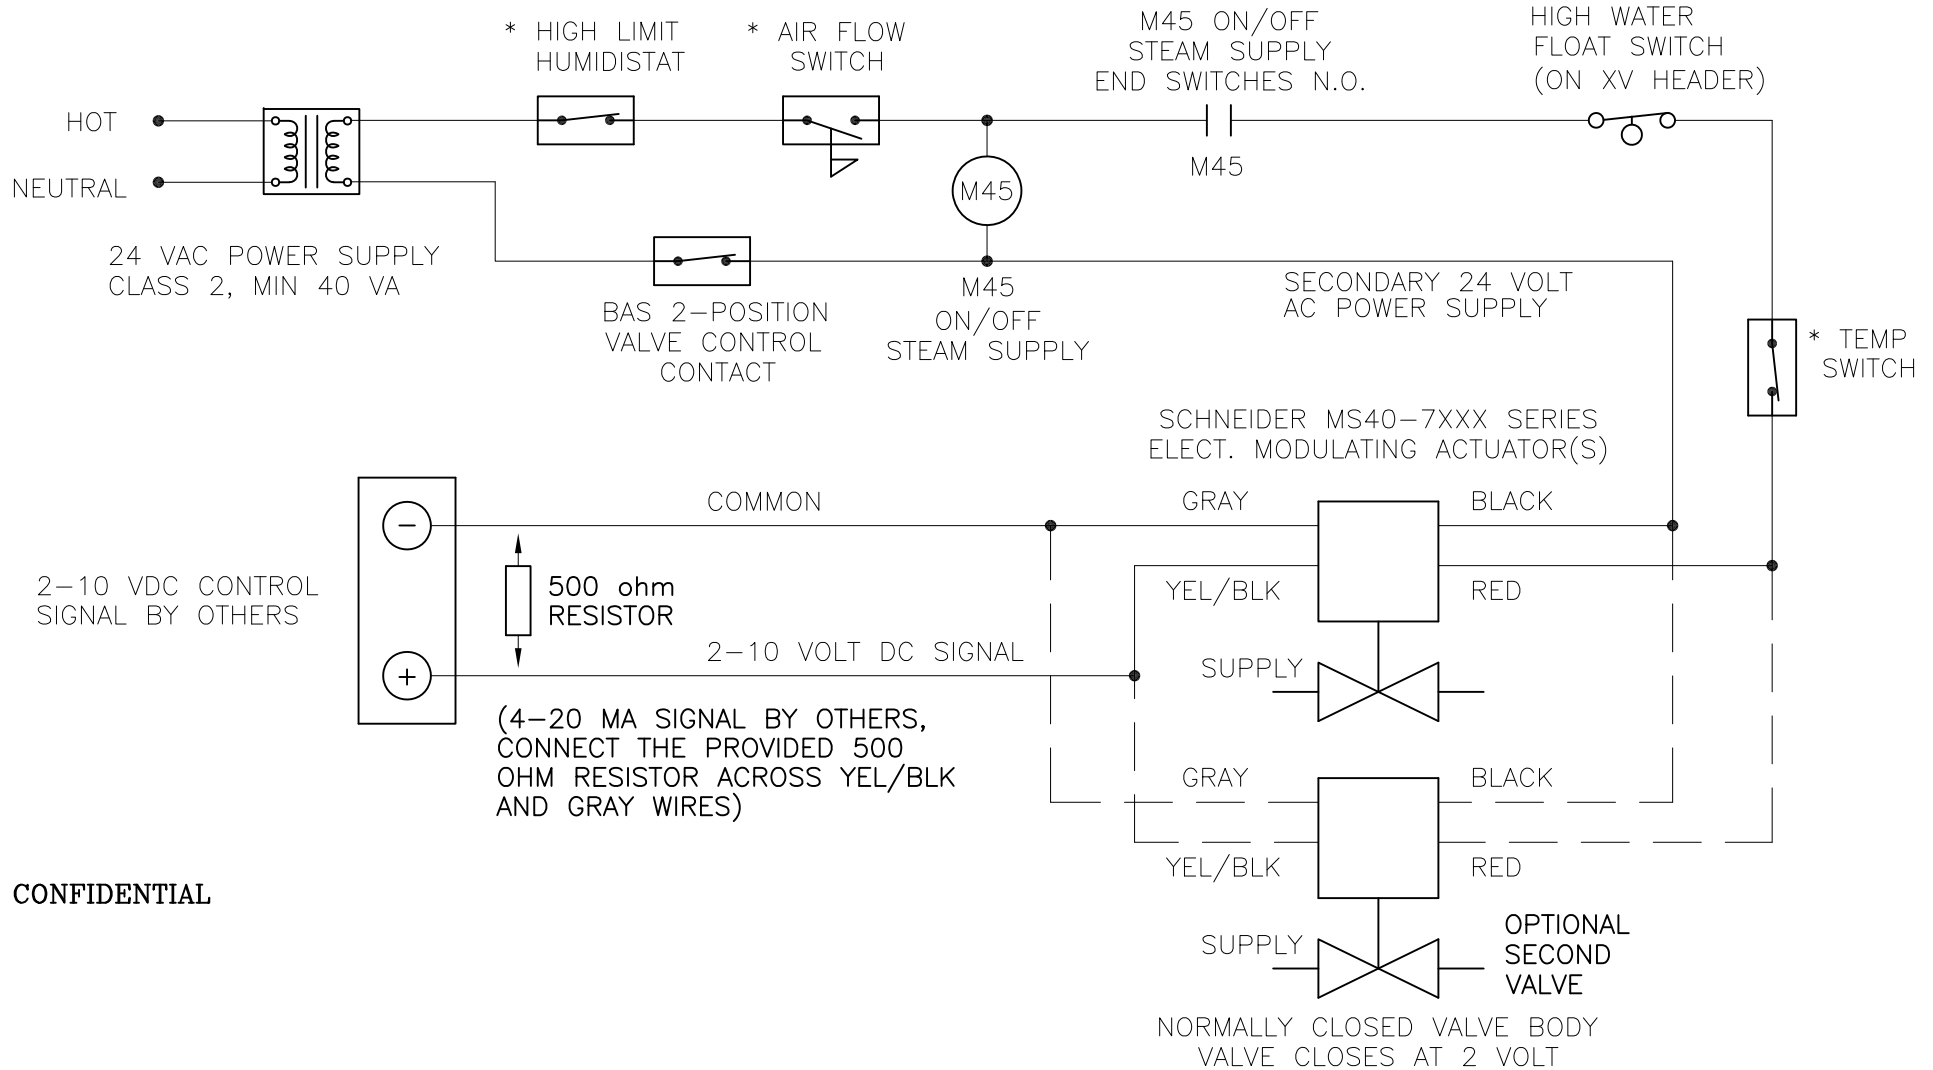

SCHNEIDER MS40-7XXX SERIES VALVE(S) W/2-10 VDC OR 4-20 MA BY OTHERS

DATE	REV	RECORD	DR
3/17	B	E.C.# 6532	AJK
8/23	C	E.C.# 7179	JK

* OPTIONAL

CONFIDENTIAL

		SCHNEIDER MS40-7XXX SERIES VALVE(S) W/2-10 VDC OR 4-20 MA BY OTHERS	
		MAT'L:	P/N
SCALE:		XV-BAS-4	
DRAWN BY: JK			
DATE: 8/9/23			