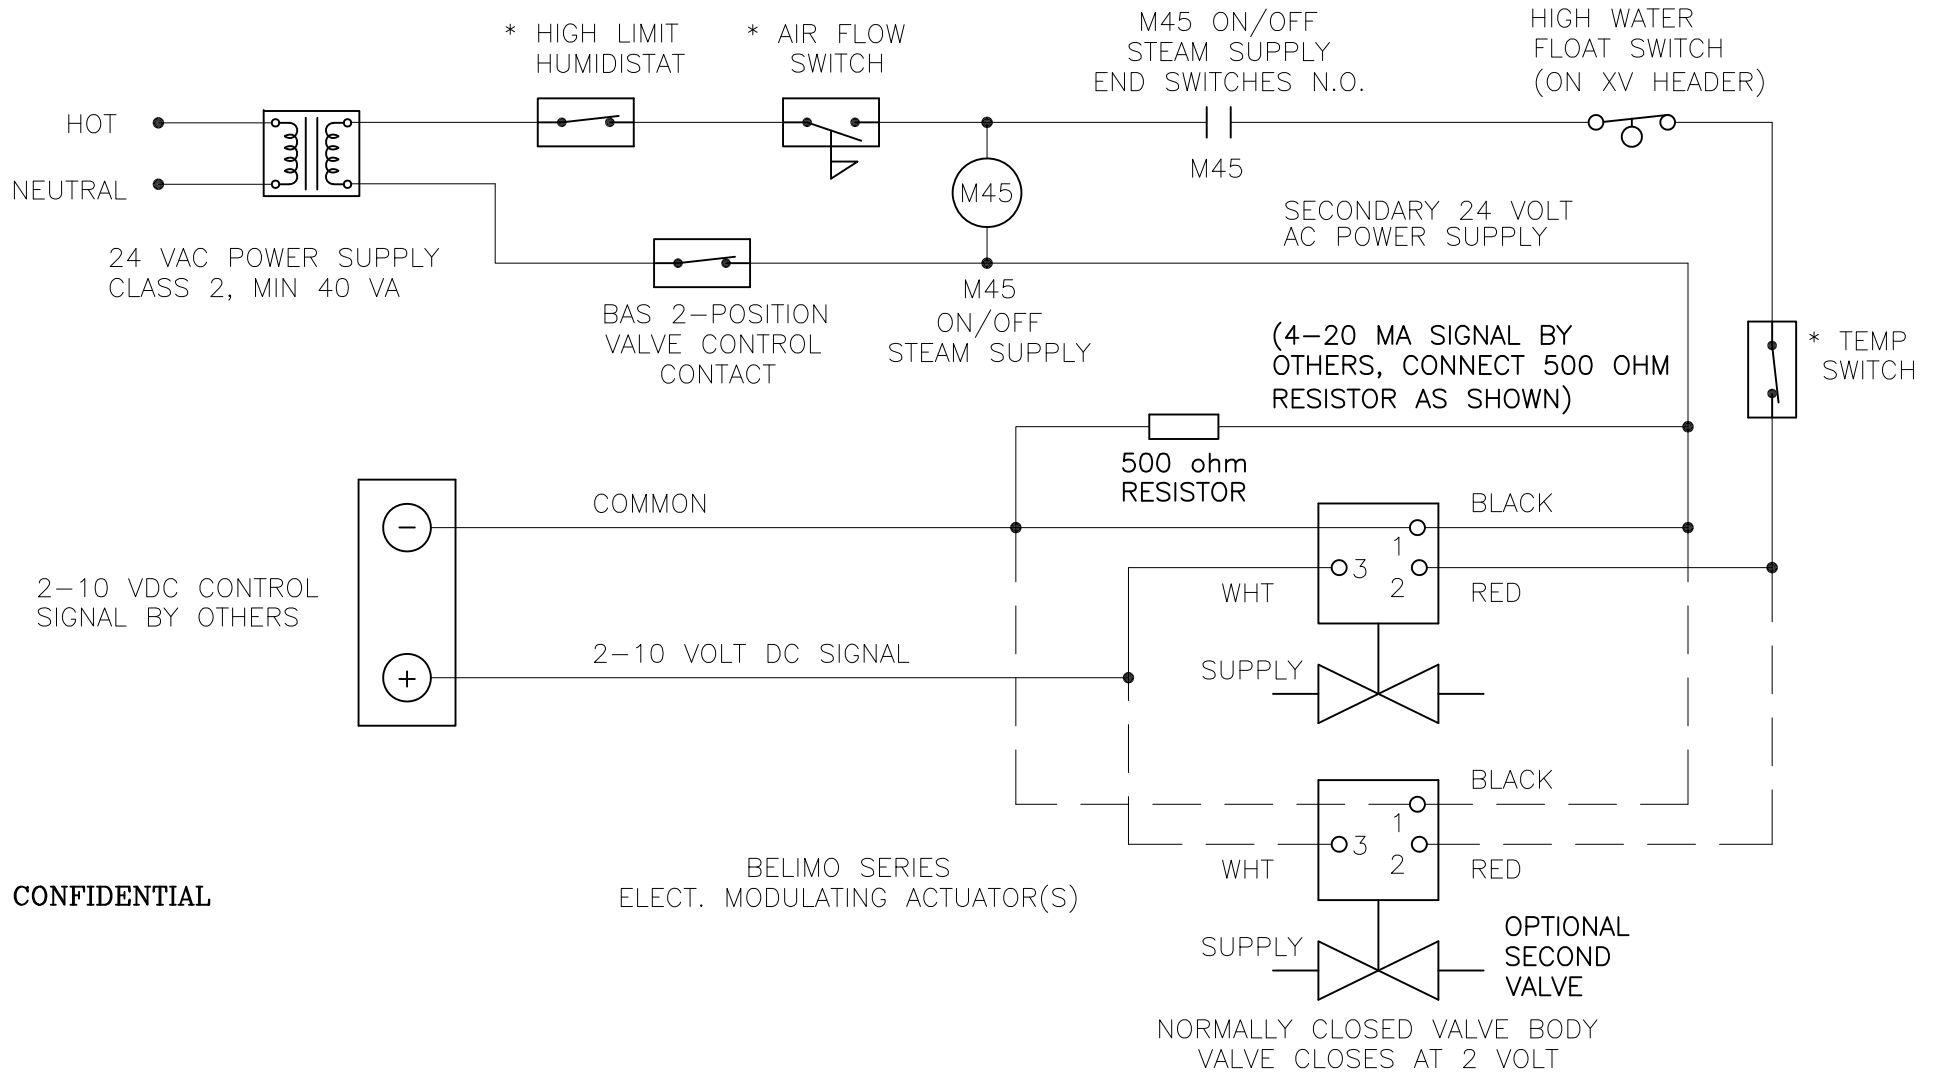

# BELIMO SERIES VALVE(S) W/2-10 VDC OR 4-20 MA BY OTHERS

\* OPTIONAL

DATE	REV	RECORD	DR
8/23	C	E.C.# 7179	JK
12/24	D	E.C.# 7333	JK

CONFIDENTIAL

BELIMO SERIES VALVE(S) W/2-10 VDC OR 4-20 MA BY OTHERS	
MAT'L:	P/N
SCALE:	XV-BAS-7
DRAWN BY: JK	
DATE: 8/9/23	