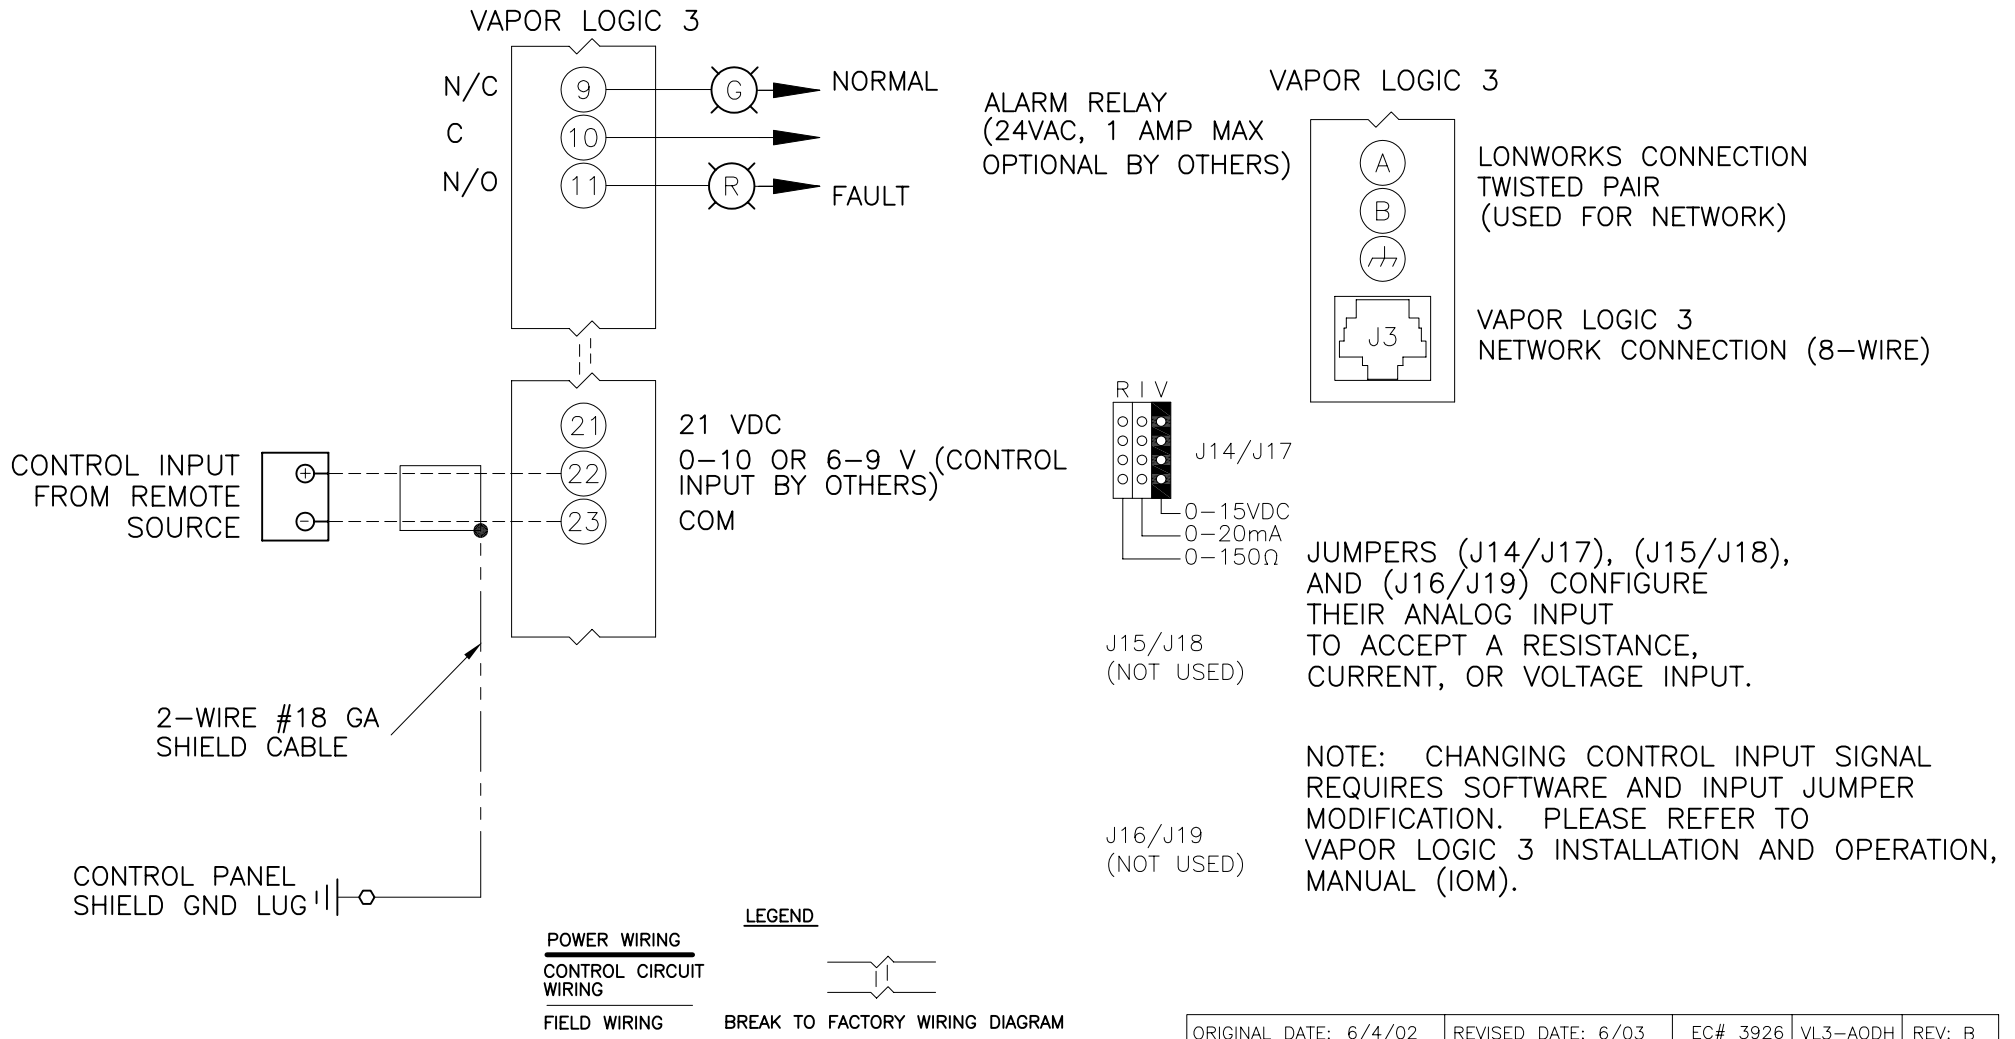

VAPOR-LOGIC® 3 EXTERNAL CONNECTIONS DIAGRAM

EVAPORATIVE HUMIDIFIER W/AREA TYPE FAN
CONTROL ARRANGEMENT: AOD AND AOH
0-10 OR 6-9 V CONTROLLER BY OTHERS

ORIGINAL DATE: 6/4/02	REVISED DATE: 6/03	EC# 3926	VL3-AODH	REV: B
-----------------------	--------------------	----------	----------	--------