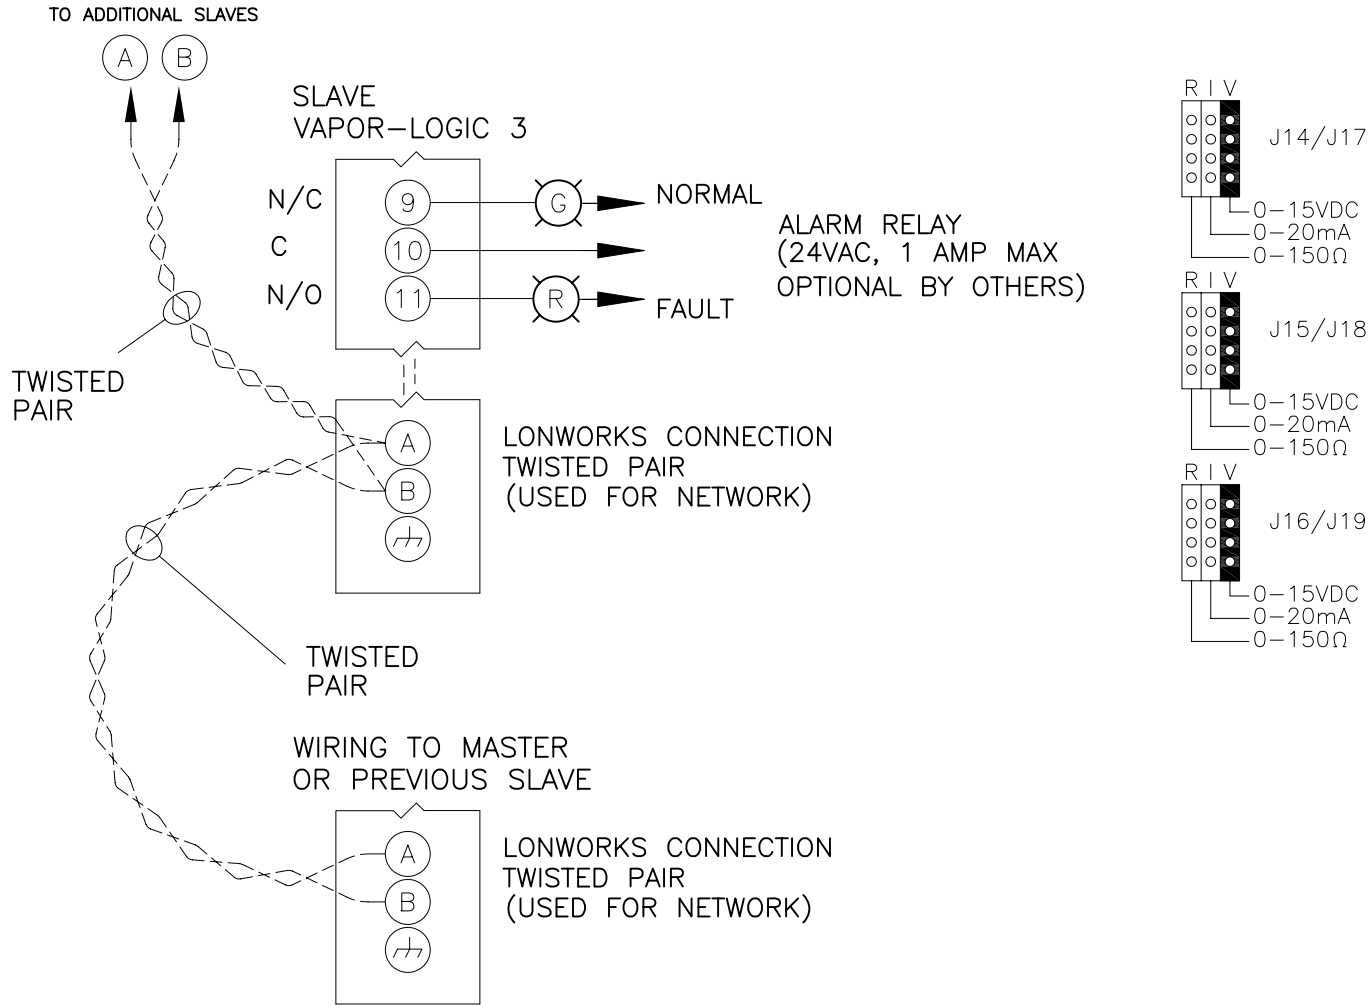

VAPOR-LOGIC® 3 EXTERNAL CONNECTIONS DIAGRAM

CONTROL ARRANGEMENT: OON
 SLAVE MULTI-TANK SYSTEM HUMIDIFIERS

JUMPERS (J14/J17), (J15/J18), AND (J16/J19) CONFIGURE THEIR INPUT, VOLTS.

ORIGINAL DATE: 5/24/06	REVISED DATE: 5/06	EC# 4403	VL3-SLAVE-OON	REV:A
------------------------	--------------------	----------	---------------	-------