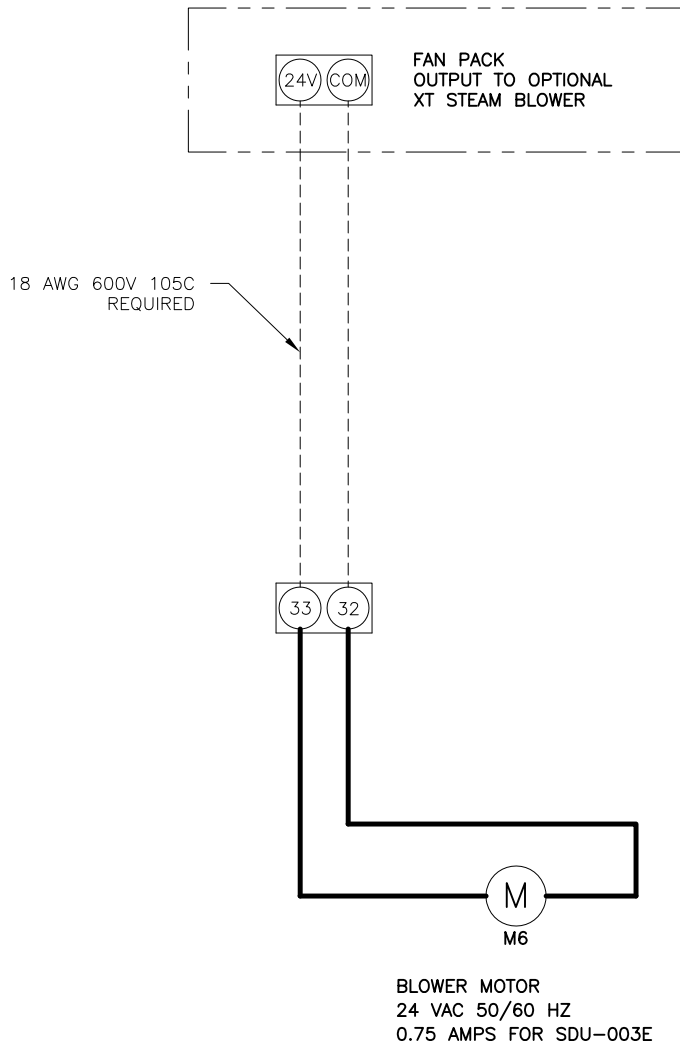

SDU-003E STEAM BLOWER WIRING DIAGRAM

DATE	REV	RECORD	DR
3/13	C	E.C.# 6057	JK
6/13	D	E.C.# 6087	AJK
1/14	E	E.C.# 6172	JK

1
2
3
4
5
6
7
8
9
10

NOTE
REFER TO SDU ELECTRICAL DATA SHEET.

LEGEND	
<u> </u>	HIGH VOLTAGE WIRING
—	CONTROL CIRCUIT
—	FIELD WIRING
- - - -	
K	RELAY/CONTACTOR
T	TRANSFORMER
S	SWITCH
M	MOTOR
J	JUMPER
Q	CIRCUIT BREAKERS

		MODEL SDU-003E WIRING DIAGRAM	
		MAT'L:	P/N
SCALE:		SDU-003E -WIRING	
DRAWN BY: KROG			
DATE: 5/11/12			